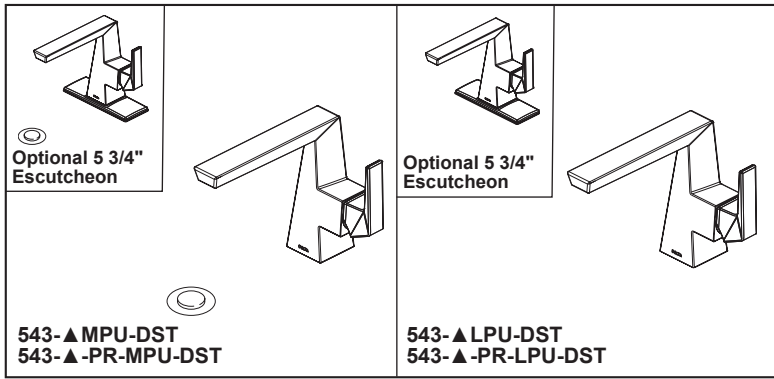

STANDARD SPECIFICATIONS:

- Max flow rate 1.2 gpm @ 60 psi, 4.5 L/min @ 414 kPa
- One or three hole mount (escutcheon not included)
- Solid metal construction
- Diamond coated ceramic cartridge
- 1/4" O.D. straight, staggered PEX supply tubes
- Model has metal drain with push pop-up type fitting with plated flange and stopper, no lift rod hole
- "LPU" models less pop-up drain; no lift rod hole
- Optional red/blue indicator ring provided with model

WARRANTY

- Parts and Finish - Lifetime limited warranty; or for commercial purchasers, 10 years for multi-family residential (apartments and condominiums) and 5 years for all other commercial uses, in each case from the date the product is received by the original purchaser or their authorized representative (installation contractor, etc.).
- Electronic Parts and Batteries (if applicable) - 5 years from the date the product is received by the original purchaser or their authorized representative (installation contractor, etc.); or for commercial purchasers, 1 year from the date the product is received by the original purchaser or their authorized representative (installation contractor, etc.). No warranty is provided on batteries.

COMPLIES WITH:

- ASME A112.18.1 / CSA B125.1
- ASME A112.18.2 / CSA B125.2
- ♿ Indicates compliance to ICC/ANSI A117.1
- EPA WaterSense®

▲ Designate Proper Finish Suffix

Delta reserves the right (1) to make changes in specifications and materials, and (2) to change or discontinue models, both without notice or obligation. Dimensions are for reference only. See current full-line price book or www.deltafaucet.com for finish options and product availability.

DSP-L-543-MPU-DST Rev. D

Delta Faucet Company

55 E. 111th Street, Indianapolis, IN 46280
350 South Edgeware Road, St. Thomas, ON N5P 4L1
© 2023 Delta Faucet Company