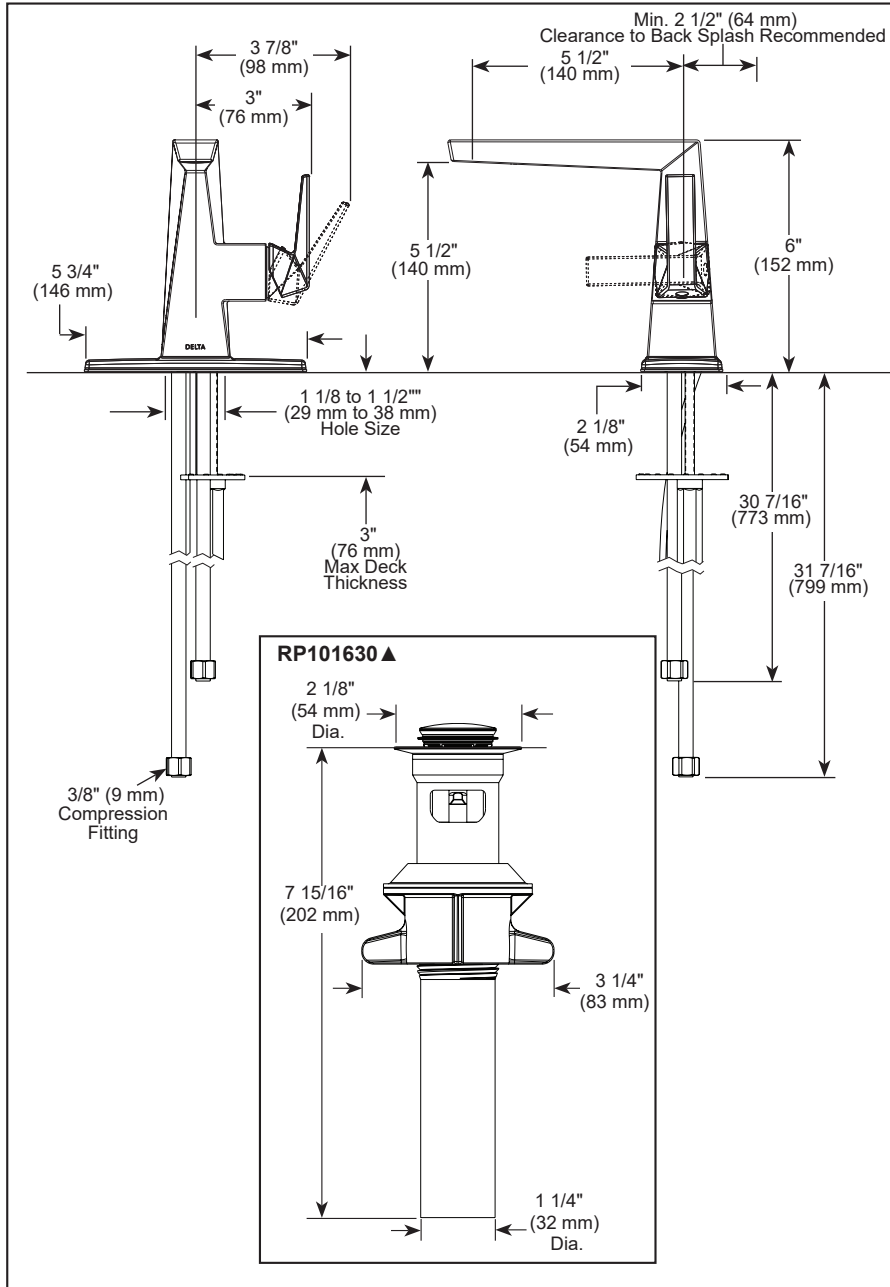

see what Delta can do™

BATHROOM FAUCET

- Trillian™ Bath Collection
- Single Handle Deck Mount

FEATURES:

- DIAMOND Seal® Technology
- Lumicoat™ Finish (-PR models only)
- Lumicoat™ Finishes easily wipe clean without cleaners and chemicals on the products most commonly touched areas

STANDARD SPECIFICATIONS:

- Max flow rate 1.2 gpm @ 60 psi, 4.5 L/min @ 414 kPa
- One or three hole mount (escutcheon not included)
- Solid metal construction
- Diamond coated ceramic cartridge
- 1/4" O.D. straight, staggered PEX supply tubes
- Model has metal drain with push pop-up type fitting with plated flange and stopper, no lift rod hole
- "LPU" models less pop-up drain; no lift rod hole
- Optional red/blue indicator ring provided with model

COMPLIES WITH:

- ASME A112.18.1 / CSA B125.1
- ASME A112.18.2 / CSA B125.2
- ♿ Indicates compliance to ICC/ANSI A117.1
- EPA WaterSense®

▲ Designate Proper Finish Suffix

Delta reserves the right (1) to make changes in specifications and materials, and (2) to change or discontinue models, both without notice or obligation. Dimensions are for reference only. See current full-line price book or www.deltafaucet.com for finish options and product availability.