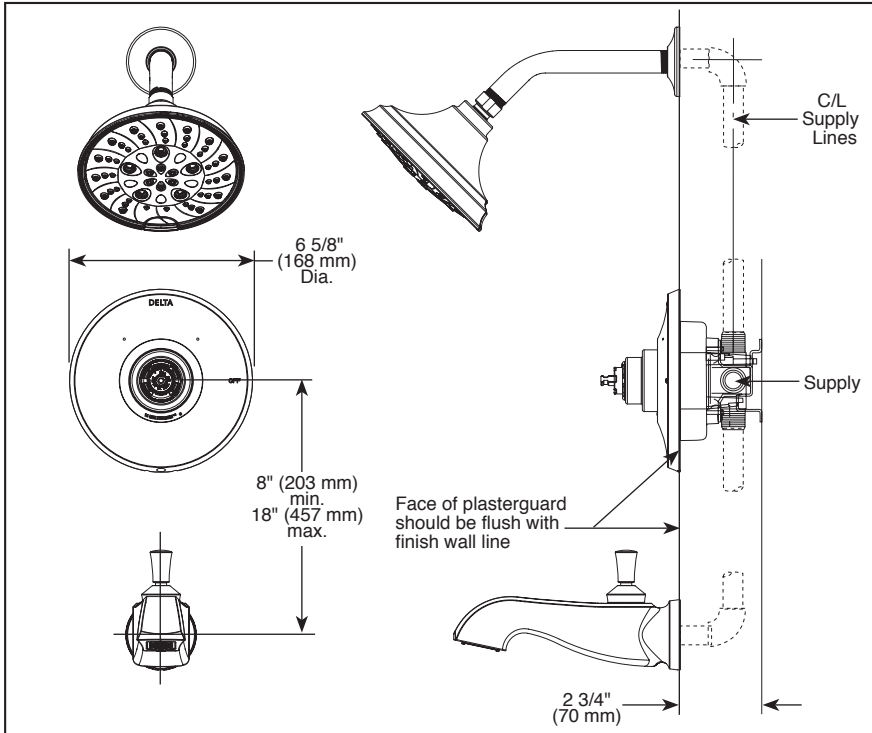

see what Delta can do™

TUB AND SHOWER FAUCET TRIM

- Dorval™ Bath Collection
- Valve Only (T14056-LHP)
- Shower Only (T14256-LHP)
- Tub/Shower (T14456-LHP)

Submitted Model No.: _____

Specific Features: _____

FEATURES:

- Monitor® 14 Series pressure balanced bath mixing valve
- H₂Okinetic® Technology shower head

STANDARD SPECIFICATIONS:

- Maintains a balanced pressure of hot and cold water even when a valve is turned on or off elsewhere in the system
- Must also order MultiChoice® Universal rough separately
- Back to back installation capability
- Solid brass fabricated body
- Temperature only controlled with handle
- Field adjustable to limit handle rotation into hot water zone
- 120° maximum handle rotation
- All parts replaceable from the front of the valve
- LHP - less handle program. See recommended handle options below.
- Maximum 1.75 gpm @ 80 psi, 6.6 L/min @ 550 kPa
- Tub port maximum flow rate 6.0 gpm @ 60 psi using R10000-UNBX
- Shower arm overall horizontal length = 7" (178 mm), including threaded ends
- "-LHD" models indicate less showerhead
- 1/2" IPS threaded spout adapter

RP100196▲ Pull-Up Diverter

RP100197▲ No Diverter

▲ Designate Proper Finish Suffix

H566 Lever Handle

H567 Cross Handle

Delta reserves the right (1) to make changes in specifications and materials, and (2) to change or discontinue models, both without notice or obligation. Dimensions are for reference only. See current full-line price book or www.deltafaucet.com for finish options and product availability.