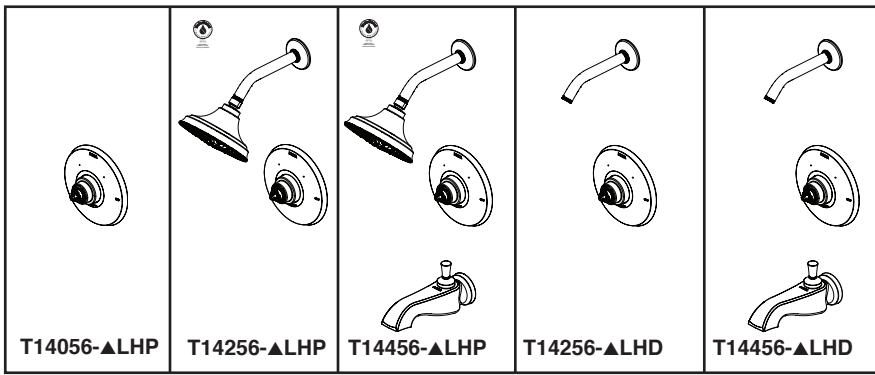

see what Delta can do™

TUB AND SHOWER FAUCET TRIM

- Dorval™ Bath Collection
- Valve Only (T14056-LHP)
- Shower Only (T14256-LHP)
- Tub/Shower (T14456-LHP)

Submitted Model No.: _____

Specific Features: _____

FEATURES:

- Monitor® 14 Series pressure balanced bath mixing valve
- H₂Okinetic® Technology shower head

STANDARD SPECIFICATIONS:

- Maintains a balanced pressure of hot and cold water even when a valve is turned on or off elsewhere in the system
- Must also order MultiChoice® Universal rough separately
- Back to back installation capability
- Solid brass fabricated body
- Temperature only controlled with handle
- Field adjustable to limit handle rotation into hot water zone
- 120° maximum handle rotation
- All parts replaceable from the front of the valve
- LHP - less handle program. See recommended handle options below.
- Maximum 1.75 gpm @ 80 psi, 6.6 L/min @ 550 kPa
- Tub port maximum flow rate 6.0 gpm @ 60 psi using R10000-UNBX
- Shower arm overall horizontal length = 7" (178 mm), including threaded ends
- "-LHD" models indicate less showerhead
- 1/2" IPS threaded spout adapter

RP100196▲ Pull-Up Diverter

RP100197▲ No Diverter

▲ Designate Proper Finish Suffix

H566 Lever Handle

H567 Cross Handle

Delta reserves the right (1) to make changes in specifications and materials, and (2) to change or discontinue models, both without notice or obligation. Dimensions are for reference only. See current full-line price book or www.deltafaucet.com for finish options and product availability.