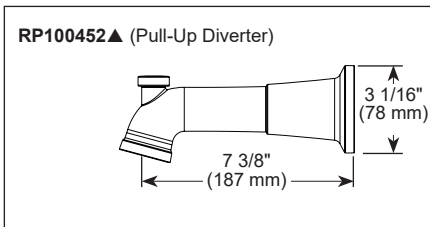

52668▲ 1.75 GPM H₂O Showerhead

- Full Body Spray
- H₂Okinetic Spray
- Pause
- Full Spray w/Massage
- Massage Spray

▲ Designate Proper Finish Suffix

Delta reserves the right (1) to make changes in specifications and materials, and (2) to change or discontinue models, both without notice or obligation. Dimensions are for reference only. See current full-line price book or www.deltafaucet.com for finish options and product availability.

DSP-B-T14048 Rev. A

Delta Faucet Company

55 E. 111th Street, Indianapolis, Indiana 46280
350 South Edgeware Road, St. Thomas, ON N5P 4L1
© 2018 Delta Faucet Company