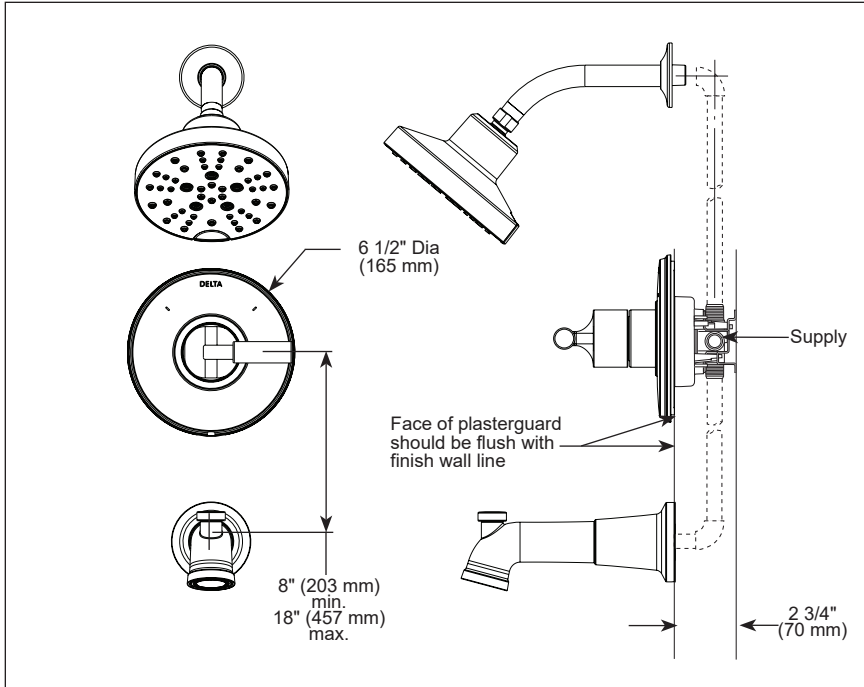

see what Delta can do™ TUB AND SHOWER FAUCET TRIM

- Bowery™ Bath Collection
- Valve Only (T14048)
- Shower Only (T14248)
- Tub/Shower (T14448)

FEATURES:

- Monitor® 14 Series pressure balanced bath single handle mixing valve trim
- Five-setting H₂Okinetic® Technology showerhead

STANDARD SPECIFICATIONS:

- Maintains a balanced pressure of hot and cold water even when a valve is turned on or off elsewhere in the system.
- For use with MultiChoice® Universal rough valve body. (R10000 Series)
- Back-to-back installation capability.
- Temperature only controlled with handle.
- Field adjustable to limit handle rotation into hot water zone.
- 120° maximum handle rotation.
- All parts replaceable from the front of the valve.
- Maximum 1.75 gpm @ 80 psi, 7.60 L/min @ 550 kPa.
- Tub port max flow rate 6.0 gpm at 60 psi with R10000-UNBX
- Red/blue pad print temperature indicator on the shower escutcheon.
- "-LHD" models indicate less showerhead.
- Stem extension kit RP77991 can be ordered to allow for an additional 1 3/4" wall thickness.
- Shower arm overall horizontal length = 7" (178mm), including threaded ends

COMPLIES WITH:

- ASME A112.18.1 / CSA B125.1
- ☑ Indicates compliance to ICC/ANSI A117.1-Valve control only.
- EPA WaterSense®

Submitted Model No.: _____

Specific Features: _____

52668▲ 1.75 GPM H₂O Showerhead