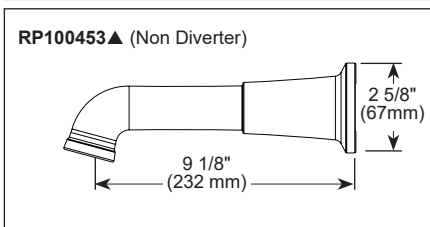

52668▲ 1.75 GPM H₂O Showerhead

- Full Body Spray
- H₂Okinetic Spray
- Pause
- Full Spray w/Massage
- Massage Spray

▲ Designate Proper Finish Suffix

Delta reserves the right (1) to make changes in specifications and materials, and (2) to change or discontinue models, both without notice or obligation. Dimensions are for reference only. See current full-line price book or www.deltafaucet.com for finish options and product availability.

DSP-B-T14048 Rev. A

Delta Faucet Company

55 E. 111th Street, Indianapolis, Indiana 46280
350 South Edgeware Road, St. Thomas, ON N5P 4L1
© 2018 Delta Faucet Company