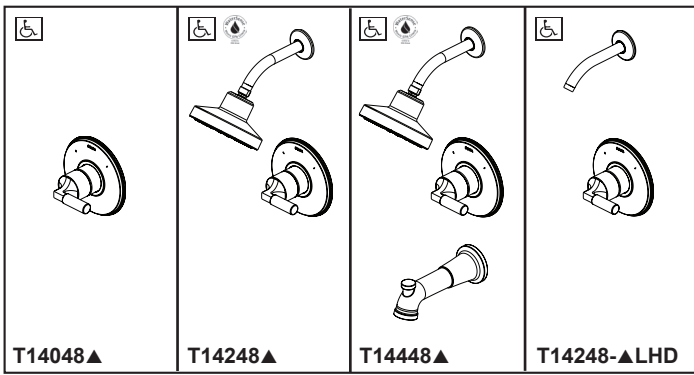

STANDARD SPECIFICATIONS:

- Maintains a balanced pressure of hot and cold water even when a valve is turned on or off elsewhere in the system.
- For use with MultiChoice® Universal rough valve body. (R10000 Series)
- Back-to-back installation capability.
- Temperature only controlled with handle.
- Field adjustable to limit handle rotation into hot water zone.
- 120° maximum handle rotation.
- All parts replaceable from the front of the valve.
- Maximum 1.75 gpm @ 80 psi, 7.60 L/min @ 550 kPa.
- Tub port max flow rate 6.0 gpm at 60 psi with R10000-UNBX
- Red/blue pad print temperature indicator on the shower escutcheon.
- "-LHD" models indicate less showerhead.
- Stem extension kit RP77991 can be ordered to allow for an additional 1 3/4" wall thickness.
- Shower arm overall horizontal length = 7" (178mm), including threaded ends

WARRANTY

- Parts and Finish – Lifetime limited warranty; or for commercial purchasers, 10 years for multi-family residential (apartments and condominiums) and 5 years for all other commercial uses, in each case from the date of purchase.
- Electronic Parts and Batteries (if applicable) – 5 years from the date of purchase; or for commercial purchasers, 1 year from the date of purchase. No warranty is provided on batteries.

COMPLIES WITH:

- ASME A112.18.1 / CSA B125.1
- ☑ Indicates compliance to ICC/ANSI A117.1-Valve control only.
- EPA WaterSense®

Submitted Model No.: _____

Specific Features: _____