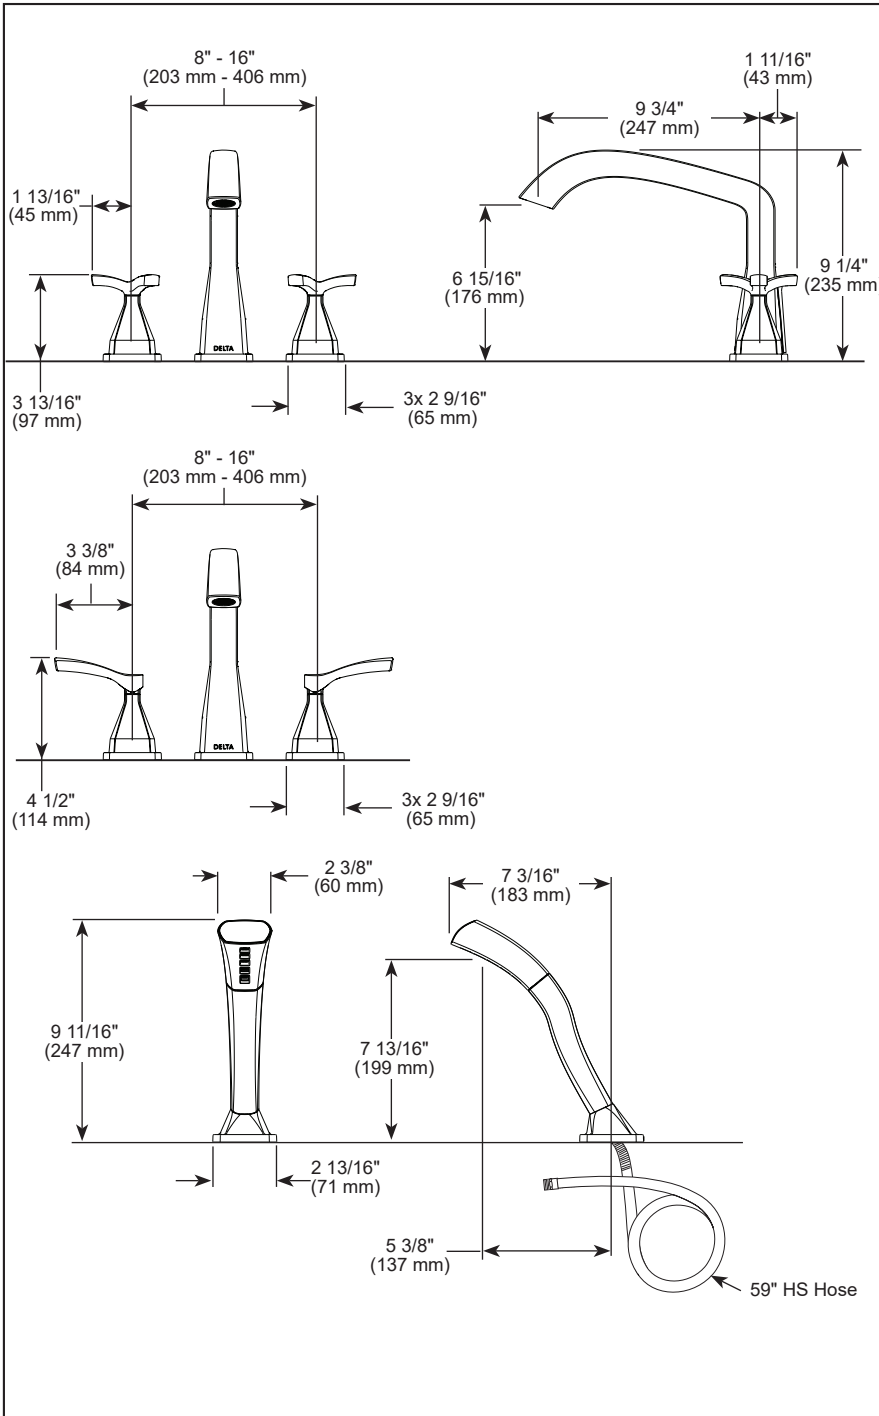

▲ Designate proper finish suffix

Delta reserves the right (1) to make changes in specifications and materials, and (2) to change or discontinue models, both without notice or obligation. Dimensions are for reference only. See current full-line price book or www.deltafaucet.com for finish options and product availability.

DSP-B-T2776 Rev. D

Delta Faucet Company

55 E. 111th Street, Carmel, Indiana 46280
350 South Edgeware Road, St. Thomas, ON N5P 4L1
© 2023 Delta Faucet Company