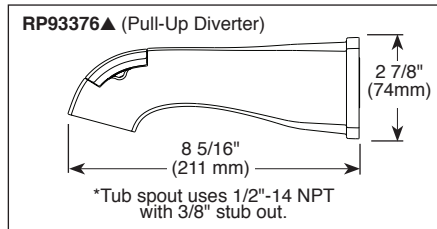

▲ Designate Proper Finish Suffix

Delta reserves the right (1) to make changes in specifications and materials, and (2) to change or discontinue models, both without notice or obligation. Dimensions are for reference only. See current full-line price book or www.deltafaucet.com for finish options and product availability.

DSP-B-T140766 Rev. A

Delta Faucet Company

55 E. 111th Street, Indianapolis, Indiana 46280
350 South Edgeware Road, St. Thomas, ON N5P 4L1
© 2018 Delta Faucet Company