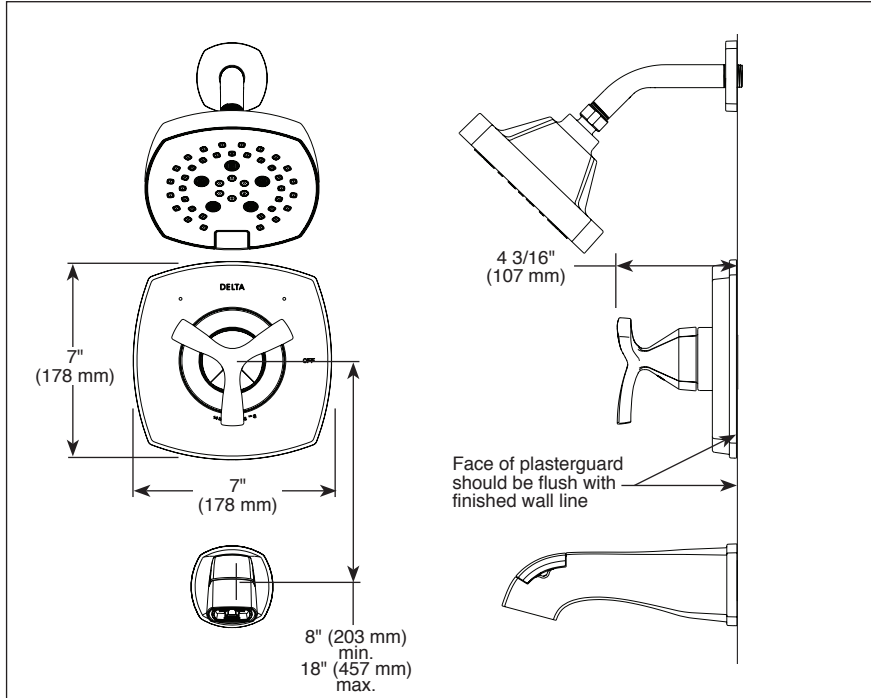

▲ Designate Proper Finish Suffix

Delta reserves the right (1) to make changes in specifications and materials, and (2) to change or discontinue models, both without notice or obligation. Dimensions are for reference only. See current full-line price book or www.deltafaucet.com for finish options and product availability.

DSP-B-T140766 Rev. A

Delta Faucet Company

55 E. 111th Street, Indianapolis, Indiana 46280
350 South Edgeware Road, St. Thomas, ON N5P 4L1
© 2018 Delta Faucet Company