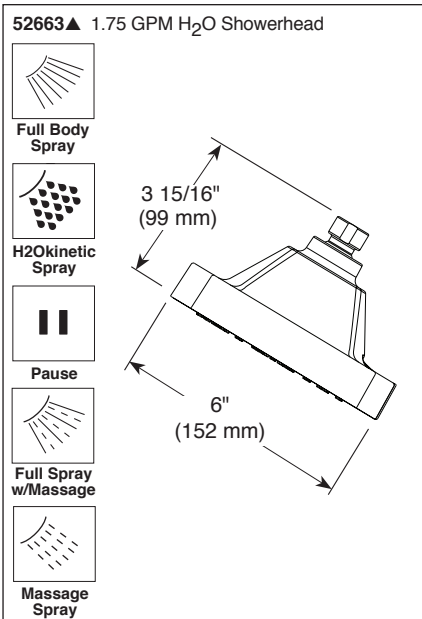

▲ Designate Proper Finish Suffix

Delta reserves the right (1) to make changes in specifications and materials, and (2) to change or discontinue models, both without notice or obligation. Dimensions are for reference only. See current full-line price book or www.deltafaucet.com for finish options and product availability.

DSP-B-T140766 Rev. A

Delta Faucet Company

55 E. 111th Street, Indianapolis, Indiana 46280
350 South Edgeware Road, St. Thomas, ON N5P 4L1
© 2018 Delta Faucet Company