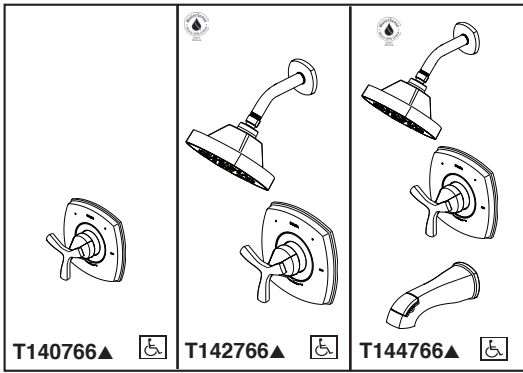

FEATURES:

- Monitor® 14 Series pressure balanced bath single handle mixing valve trim
- Five-setting H₂Okinetic® Technology showerhead

STANDARD SPECIFICATIONS:

- Maintains a balanced pressure of hot and cold water even when a valve is turned on or off elsewhere in the system.
- For use with MultiChoice® Universal rough valve body. (R10000 Series)
- Back-to-back installation capability.
- Temperature only controlled with handle.
- Field adjustable to limit handle rotation into hot water zone.
- 120° maximum handle rotation.
- All parts replaceable from the front of the valve.
- Max. 1.75 gpm @ 80 psi, 7.60 L/min @ 550 kPa.
- Red/blue pad print temperature indicator on the shower escutcheon.
- Stem extension kit RP77991 can be ordered to allow for an additional 1 3/4" wall thickness. RP77991 ships with chrome escutcheon screws. For special finishes also order RP12630 escutcheon screws in desired finish.

WARRANTY

- Lifetime limited warranty on parts (other than electronic parts and batteries) and finishes: or, for commercial users, for 5 years from date of purchase.
- 5 year limited warranty on electronic parts (other than batteries); or, for commercial users, for 1 year from the date of purchase. No warranty is provided on batteries.

COMPLIES WITH:

- ASME A112.18.1 / CSA B125.1
- Indicates compliance to ICC/ANSI A117.1-Valve control only.
- EPA WaterSense®

Submitted Model No.: _____

Specific Features: _____