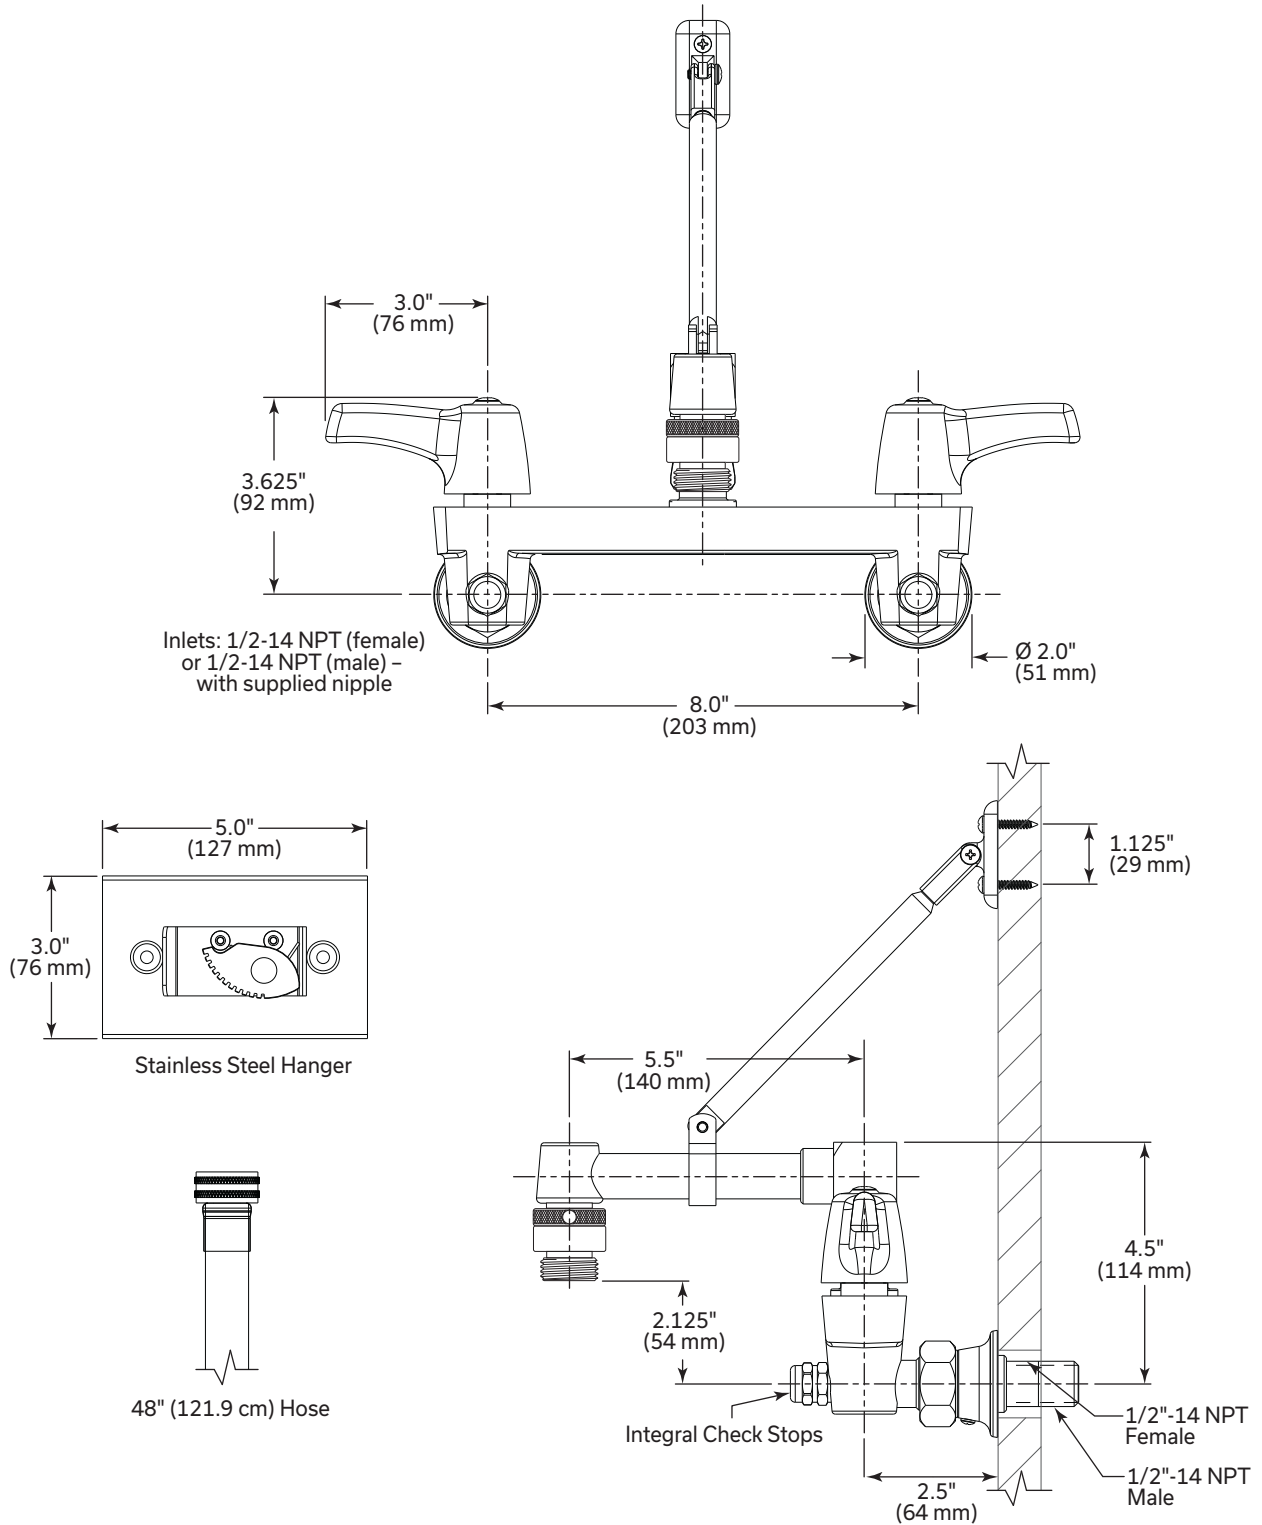

### Description

8" (203 mm) rigid spout with top/bottom brace (distance from wall to spout outlet with spout end vacuum breaker), cast body, vandal-resistant hooded lever handle, red/blue indicators, integral check stops, CER-TECK® cartridges, pail hook, garden hose end outlet and spout end vacuum breaker w/hose and hanger.

### Specification

- 8.0" (203 mm) centers cast brass wall mount sink faucet
- Two handle
- Polished chrome plated finish
- With integral check stops
- Heavy Duty 1/2" IPS Brass pipe rigid pail hook spout
- CER-TECK® 1/4 turn ceramic disk cartridge
- Spout #1 - 8.25" (210mm) plain spout (from wall to spout outlet) with top/bottom brace
- Outlet #7 - Spout End Vac Breaker w/Hose - 48" (121.9 cm) Hose and Stainless Steel Hanger
- Handle #3 - 3.0" (76 mm) Lever Blade Handles, ADA Compliant, Metal, Color indexed, Vandal Resistant screws

### Complies With

- ASME A112.18.1/CSA B125.1
- ASSE 1011 and CSA Standard B64.2
- ICC/ANSI A117.1

**WARNING** Not for potable water.

(Contact Delta Representative for State and/or Local Approvals)

**NOTICE** Dimensions are for reference only. Measurements may vary  $\pm 0.25"$  (6 mm).

Masco Canada Limited  
350 South Edgeware Rd, St Thomas, Ontario, Canada N5P 4L1  
1-800-387-8277

**28C8173**

**NOTICE** Dimensions are for reference only. Measurements may vary  $\pm 0.25"$  (6 mm).

Delta Faucet Company reserves the right (1) to make changes in specifications and materials, and (2) to change or discontinue models, both without notice or obligation. See current full-line price book for finish options and product availability. This spec was produced on February 14, 2024.