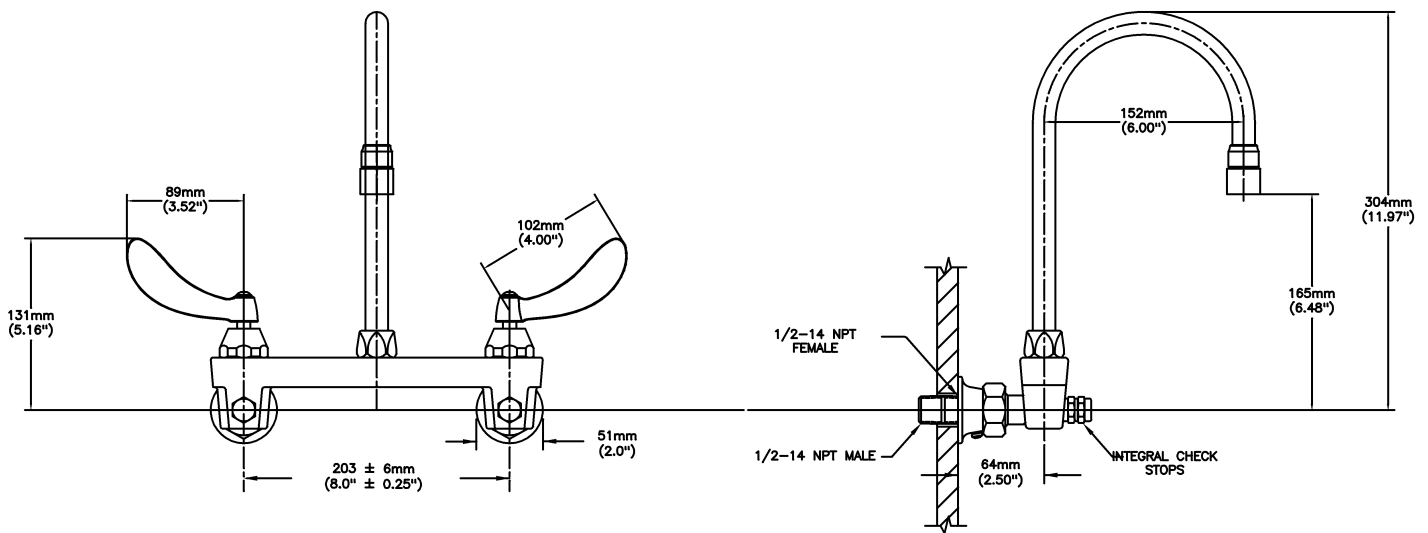

### SPECIFICATION:

- 203 mm (8") centers cast brass wallmount sink faucet
- Centers adjustable from 7.75" to 8.25" unless AC option selected
- Two handle
- Polished chrome plated finish
- WITH integral check stops
- CER-TECK® 1/4 turn ceramic disk cartridge
- Spout#: 9 - Gooseneck spout-6.0" spout reach - 10.4" height (unmounted)- Standard rigid/swivel field installation unless LS Limited swing option selected- Vandal resistant .090" wall thickness-(R4)
- Outlet#: 3 - Vandal Resistant Aerator Outlet- 1.5 GPM (5.7 L/min) Flow Rate at 60 psi- pressure compensating
- Handle#: 4 - 102 mm (4") Blade Handles- ADA Compliant-Sanitary Hoods-Metal-Color indexed-Vandal resistant screws

### OPERATION:

- Not Available

***(Dimensional drawing on following page)***

Delta reserves the right (1) to make changes to specifications and materials, and (2) to change or discontinue models, both without notice or obligation. Dimensions are for reference. Measurement may vary plus or minus 6mm(0.25"). Mounting locations are suggested only. Check with local codes for requirements in your area. This spec was produced June 14, 2021.

INLETS: 1/2-14 NPT (FEMALE)  
 OR 1/2-14 NPT (MALE) - WITH SUPPLIED NIPPLE

Delta reserves the right (1) to make changes to specifications and materials, and (2) to change or discontinue models, both without notice or obligation. Dimensions are for reference. Measurement may vary plus or minus 6mm(0.25"). Mounting locations are suggested only. Check with local codes for requirements in your area. This spec was produced June 14, 2021.