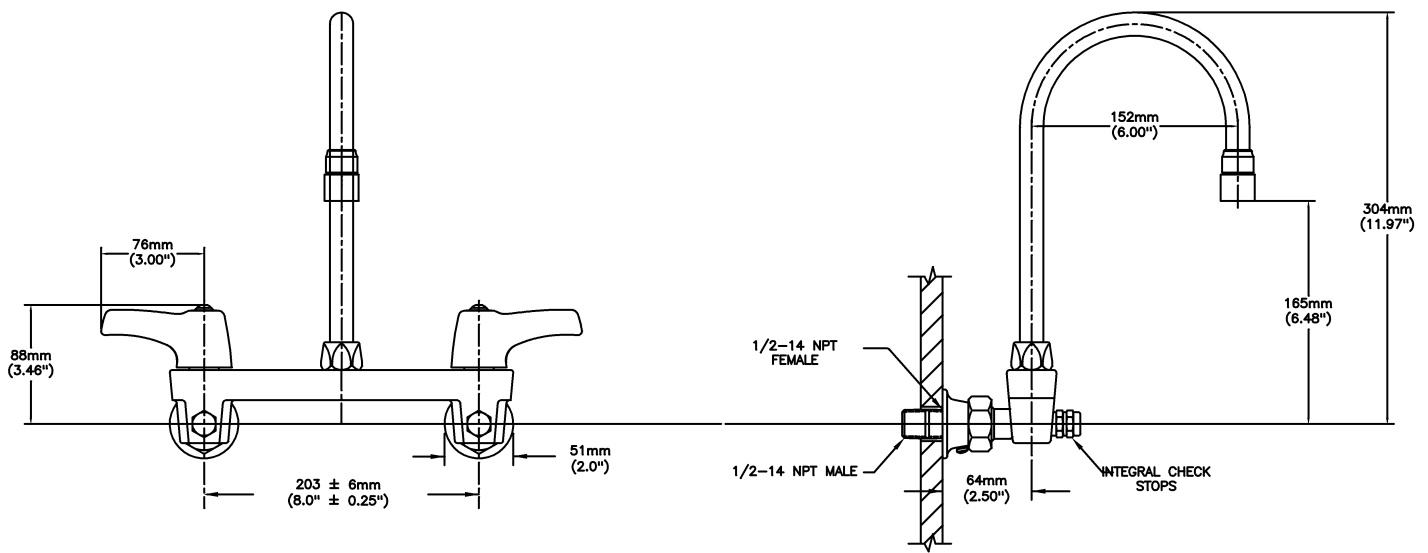

Sink Faucet Wallmount

8" Wallmount WITH Integral Check Stops - CER-TECK®

Model No: 28C6933

COMPLIES WITH:

- CSA certified.
- Complies to ASME A112.18.1/CSA B125.1
- For commercial use only
- Verified compliant with 0.25% weighted average Pb content regulations
- (Contact Delta Representative for State and/or Local Approvals)

SPECIFICATION:

- 203 mm (8") centers cast brass wallmount sink faucet
- Centers adjustable from 7.75" to 8.25" unless AC option selected
- Two handle
- Polished chrome plated finish
- WITH integral check stops
- CER-TECK® 1/4 turn ceramic disk cartridge
- Spout#: 9 - Gooseneck spout-6.0" spout reach - 10.4" height (unmounted)- Standard rigid/swivel field installation unless LS Limited swing option selected- Vandal resistant .090" wall thickness-(R4)
- Outlet#: 3 - Vandal Resistant Aerator Outlet- 1.5 GPM (5.7 L/min) Flow Rate at 60 psi- pressure compensating
- Handle#: 3 - 76 mm (3") Lever Blade Handles-ADA Compliant-Metal-Color indexed-Vandal Resistant screws

OPERATION:

- Not Available

(Dimensional drawing on following page)

Delta reserves the right (1) to make changes to specifications and materials, and (2) to change or discontinue models, both without notice or obligation. Dimensions are for reference. Measurement may vary plus or minus 6mm(0.25"). Mounting locations are suggested only. Check with local codes for requirements in your area. This spec was produced July 13, 2021.

INLETS: 1/2-14 NPT (FEMALE)
OR 1/2-14 NPT (MALE) - WITH SUPPLIED NIPPLE

Delta reserves the right (1) to make changes to specifications and materials, and (2) to change or discontinue models, both without notice or obligation. Dimensions are for reference. Measurement may vary plus or minus 6mm(0.25"). Mounting locations are suggested only. Check with local codes for requirements in your area. This spec was produced July 13, 2021.