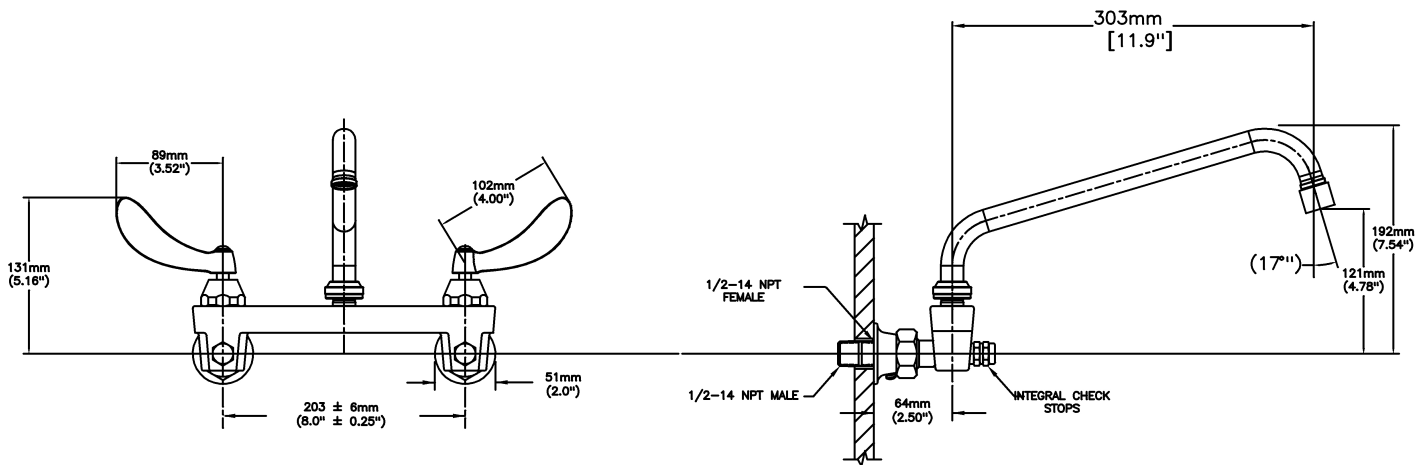

### SPECIFICATION:

- 203 mm (8") centers cast brass wallmount sink faucet
- Centers adjustable from 7.75" to 8.25" unless AC option selected
- Two handle
- Polished chrome plated finish
- WITH integral check stops
- CER-TECK® 1/4 turn ceramic disk cartridge
- Spout#: 4 - 279mm (11") Tubular Swing Spout(S7)
- Outlet#: 3 - Vandal Resistant Aerator Outlet- 1.5 GPM (5.7 L/min) Flow Rate at 60 psi- pressure compensating
- Handle#: 4 - 102 mm (4") Blade Handles- ADA Compliant-Sanitary Hoods-Metal-Color indexed-Vandal resistant screws

### OPERATION:

- Not Available

***(Dimensional drawing on following page)***

Delta reserves the right (1) to make changes to specifications and materials, and (2) to change or discontinue models, both without notice or obligation. Dimensions are for reference. Measurement may vary plus or minus 6mm(0.25"). Mounting locations are suggested only. Check with local codes for requirements in your area. This spec was produced July 13, 2021.

INLETS: 1/2-14 NPT (FEMALE)  
OR 1/2-14 NPT (MALE) - WITH SUPPLIED NIPPLE

Delta reserves the right (1) to make changes to specifications and materials, and (2) to change or discontinue models, both without notice or obligation. Dimensions are for reference. Measurement may vary plus or minus 6mm(0.25"). Mounting locations are suggested only. Check with local codes for requirements in your area. This spec was produced July 13, 2021.