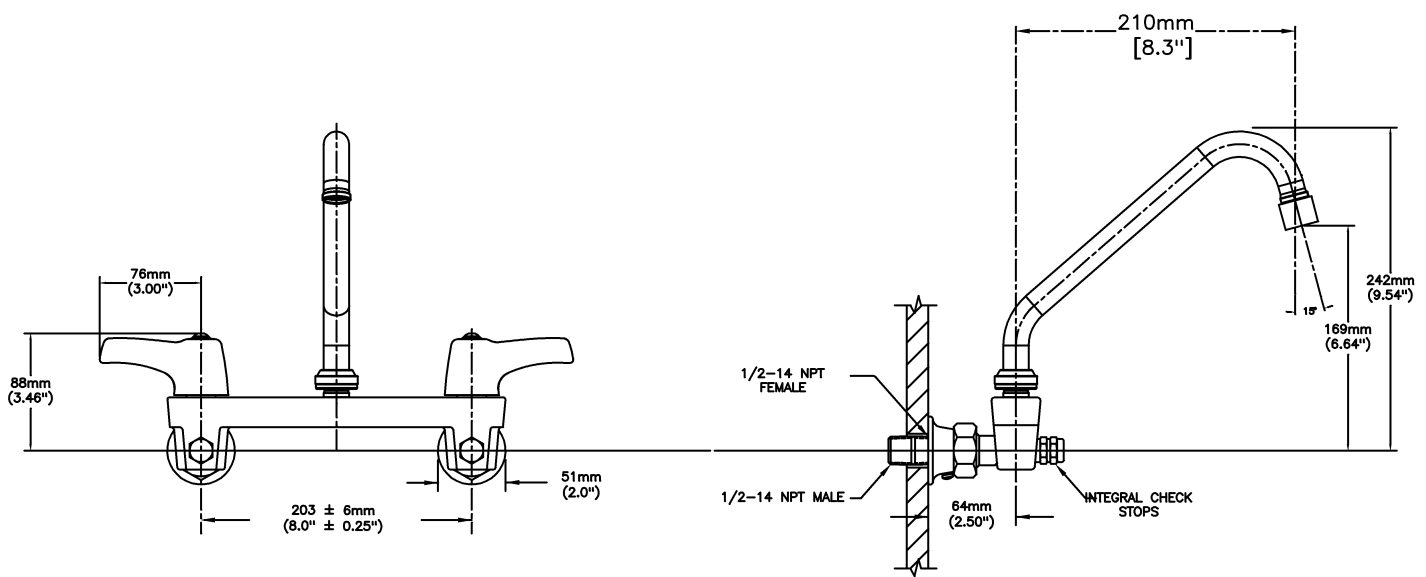

Sink Faucet Wallmount

8" Wallmount WITH Integral Check Stops - CER-TECK®

Model No: 28C6243

COMPLIES WITH:

- CSA certified.
- Complies to ASME A112.18.1/CSA B125.1
- For commercial use only
- Verified compliant with 0.25% weighted average Pb content regulations
- (Contact Delta Representative for State and/or Local Approvals)

SPECIFICATION:

- 203 mm (8") centers cast brass wallmount sink faucet
- Centers adjustable from 7.75" to 8.25" unless AC option selected
- Two handle
- Polished chrome plated finish
- WITH integral check stops
- CER-TECK® 1/4 turn ceramic disk cartridge
- Spout#: 2 - 203mm (8") Tubular Swing Spout(S5)
- Outlet#: 4 - Standard 1.5 GPM (5.7 L/Min) Flow Control Aerator
- Handle#: 3 - 76 mm (3") Lever Blade Handles-ADA Compliant-Metal-Color indexed-Vandal Resistant screws

OPERATION:

- Not Available

(Dimensional drawing on following page)

Delta reserves the right (1) to make changes to specifications and materials, and (2) to change or discontinue models, both without notice or obligation. Dimensions are for reference. Measurement may vary plus or minus 6mm(0.25"). Mounting locations are suggested only. Check with local codes for requirements in your area. This spec was produced May 20, 2021.

INLETS: 1/2-14 NPT (FEMALE)
OR 1/2-14 NPT (MALE) - WITH SUPPLIED NIPPLE

Delta reserves the right (1) to make changes to specifications and materials, and (2) to change or discontinue models, both without notice or obligation. Dimensions are for reference. Measurement may vary plus or minus 6mm(0.25"). Mounting locations are suggested only. Check with local codes for requirements in your area. This spec was produced May 20, 2021.