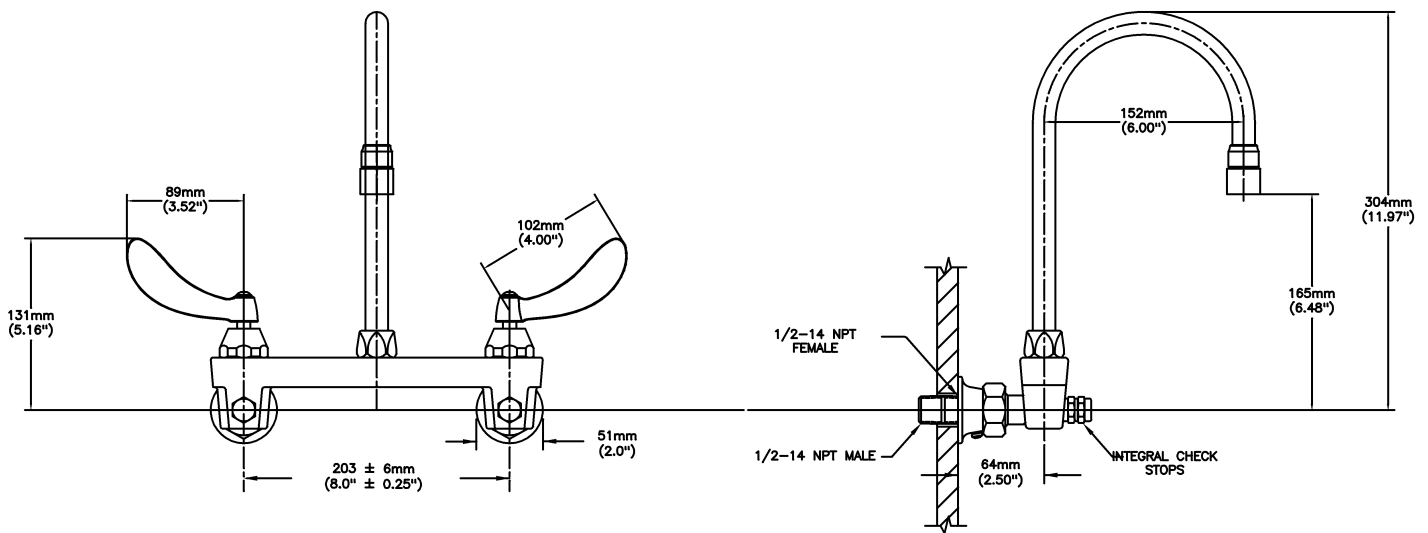

SPECIFICATION:

- 203 mm (8") centers cast brass wallmount sink faucet
- Centers adjustable from 7.75" to 8.25" unless AC option selected
- Two handle
- Polished chrome plated finish
- WITH integral check stops
- CER-TECK® 1/4 turn ceramic disk cartridge
- Spout#: 9 - Gooseneck spout-6.0" spout reach - 10.4" height (unmounted)- Standard rigid/swivel field installation unless LS Limited swing option selected- Vandal resistant .090" wall thickness-(R4)
- Outlet#: 4 - Standard 1.5 GPM (5.7 L/Min) Flow Control Aerator
- Handle#: 4 - 102 mm (4") Blade Handles- ADA Compliant-Sanitary Hoods- Metal-Color indexed-Vandal resistant screws

OPERATION:

- Not Available

(Dimensional drawing on following page)

Delta reserves the right (1) to make changes to specifications and materials, and (2) to change or discontinue models, both without notice or obligation. Dimensions are for reference. Measurement may vary plus or minus 6mm(0.25"). Mounting locations are suggested only. Check with local codes for requirements in your area. This spec was produced July 08, 2021.

INLETS: 1/2-14 NPT (FEMALE)
OR 1/2-14 NPT (MALE) - WITH SUPPLIED NIPPLE

Delta reserves the right (1) to make changes to specifications and materials, and (2) to change or discontinue models, both without notice or obligation. Dimensions are for reference. Measurement may vary plus or minus 6mm(0.25"). Mounting locations are suggested only. Check with local codes for requirements in your area. This spec was produced July 08, 2021.