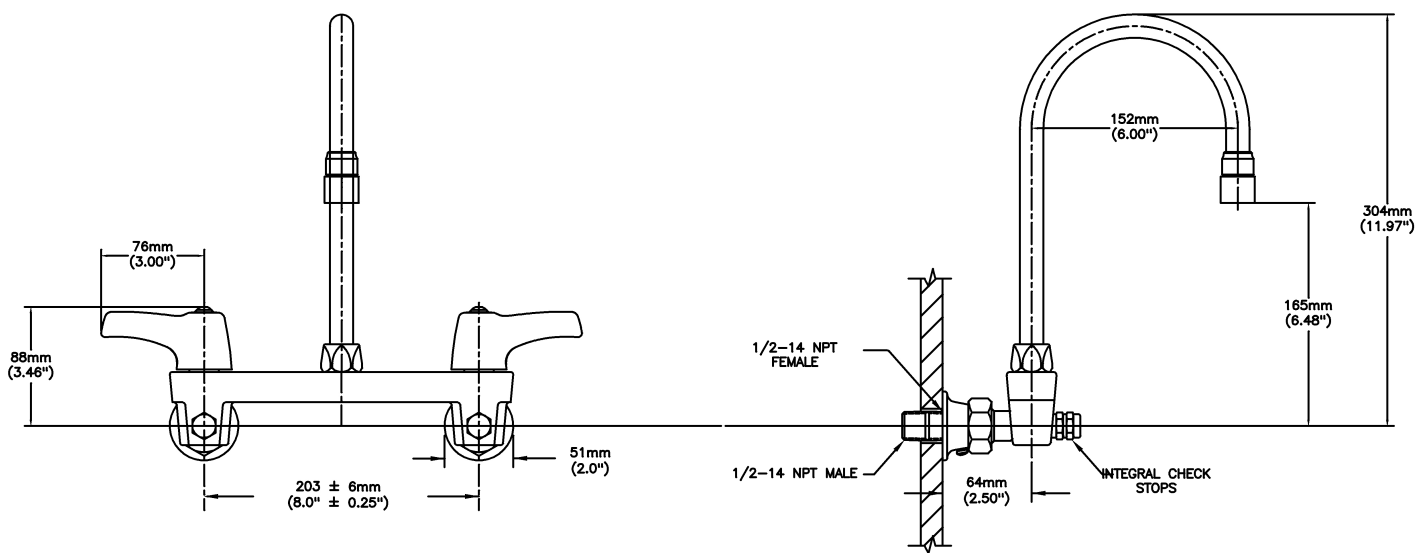

SPECIFICATION:

- 203 mm (8") centers cast brass wallmount sink faucet
- Centers adjustable from 7.75" to 8.25" unless AC option selected
- Two handle
- Polished chrome plated finish
- WITH integral check stops
- CER-TECK® 1/4 turn ceramic disk cartridge
- Spout#: 9 - Gooseneck spout-6.0" spout reach - 10.4" height (unmounted)- Standard rigid/swivel field installation unless LS Limited swing option selected- Vandal resistant .090" wall thickness-(R4)
- Outlet#: 4 - Standard 1.5 GPM (5.7 L/Min) Flow Control Aerator
- Handle#: 3 - 76 mm (3") Lever Blade Handles-ADA Compliant-Metal-Color indexed-Vandal Resistant screws

OPERATION:

- Not Available

(Dimensional drawing on following page)

Delta reserves the right (1) to make changes to specifications and materials, and (2) to change or discontinue models, both without notice or obligation. Dimensions are for reference. Measurement may vary plus or minus 6mm(0.25"). Mounting locations are suggested only. Check with local codes for requirements in your area. This spec was produced May 12, 2021.

INLETS: 1/2-14 NPT (FEMALE)
OR 1/2-14 NPT (MALE) - WITH SUPPLIED NIPPLE

Delta reserves the right (1) to make changes to specifications and materials, and (2) to change or discontinue models, both without notice or obligation. Dimensions are for reference. Measurement may vary plus or minus 6mm(0.25"). Mounting locations are suggested only. Check with local codes for requirements in your area. This spec was produced May 12, 2021.