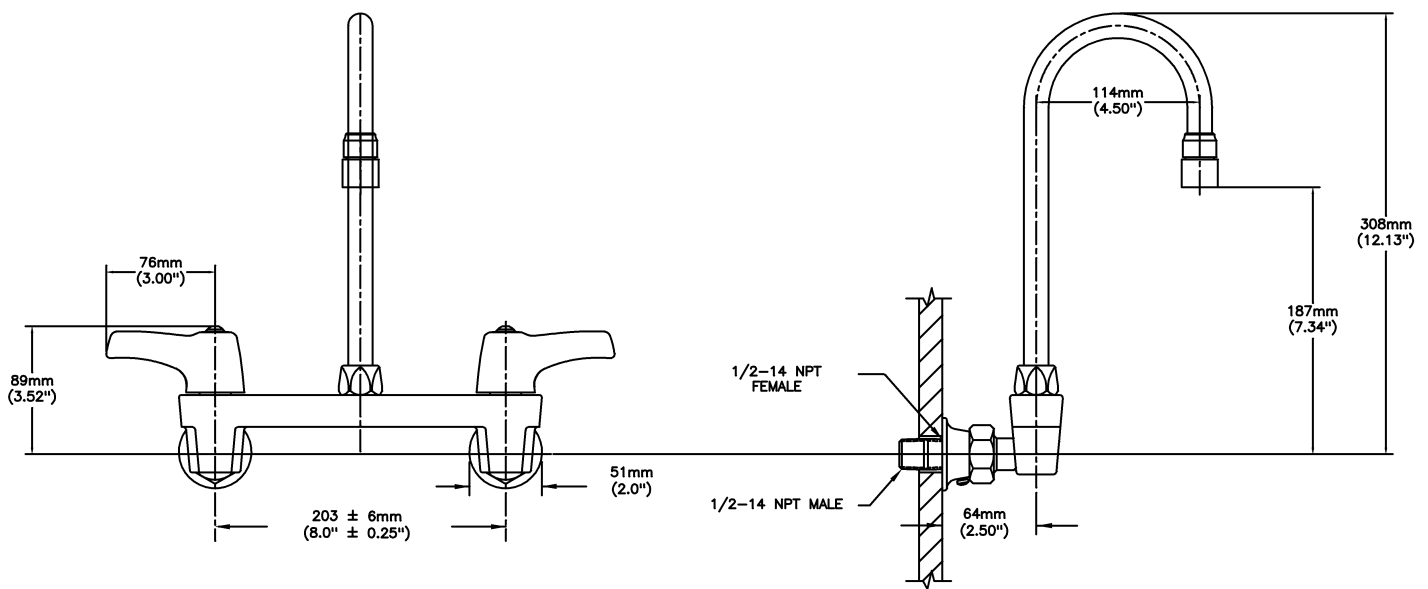

Sink Faucet Wallmount

8" Wallmount LESS Integral Check Stops -CER-TECK®

Model No: 28C4943-R2

COMPLIES WITH:

- CSA certified.
- Complies to ASME A112.18.1/CSA B125.1
- For commercial use only
- Verified compliant with 0.25% weighted average Pb content regulations
- (Contact Delta Representative for State and/or Local Approvals)

NOTES:

28T4 - 8" Wallmount LESS Integral Check Stops - TUF-TECK®

SPECIFICATION:

- 203 mm (8") centers cast brass wallmount sink faucet
- Centers adjustable from 7.75" to 8.25" unless AC option selected
- Two handle
- Polished chrome plated finish
- LESS integral stops
- CER-TECK® 1/4 turn ceramic disk cartridges
- Spout: R2 - Gooseneck spout-4.5" spout reach -Standard rigid/swivel field installation-Vandal resistant .090" wall thickness(R2)
- Outlet#: 4 - Standard 1.5 GPM (5.7 L/Min) Flow Control Aerator
- Handle#: 3 - 76 mm (3") Lever Blade Handles-ADA Compliant-Metal-Color indexed-Vandal Resistant screws

OPERATION:

- Not Available

(Dimensional drawing on following page)

Delta reserves the right (1) to make changes to specifications and materials, and (2) to change or discontinue models, both without notice or obligation. Dimensions are for reference. Measurement may vary plus or minus 6mm(0.25"). Mounting locations are suggested only. Check with local codes for requirements in your area. This spec was produced July 13, 2021.

INLETS: 1/2-14 NPT (FEMALE)
OR 1/2-14 NPT (MALE) - WITH SUPPLIED NIPPLE

Delta reserves the right (1) to make changes to specifications and materials, and (2) to change or discontinue models, both without notice or obligation. Dimensions are for reference. Measurement may vary plus or minus 6mm(0.25"). Mounting locations are suggested only. Check with local codes for requirements in your area. This spec was produced July 13, 2021.