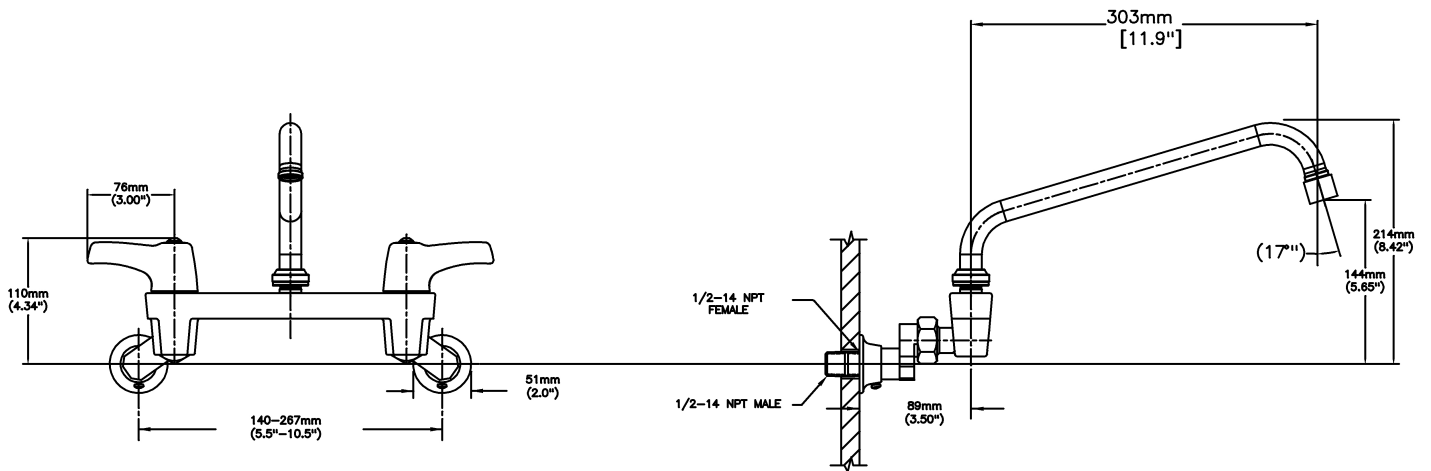

NOTES:

28T4 - 8" Wallmount LESS Integral Check Stops - TUF-TECK®

SPECIFICATION:

- 203 mm (8") centers cast brass wallmount sink faucet
- Centers adjustable from 7.75" to 8.25" unless AC option selected
- Two handle
- Polished chrome plated finish
- LESS integral stops
- CER-TECK® 1/4 turn ceramic disk cartridges
- Spout#: 4 - 279mm (11") Tubular Swing Spout(S7)
- Outlet#: 4 - Standard 1.5 GPM (5.7 L/Min) Flow Control Aerator
- Handle#: 3 - 76 mm (3") Lever Blade Handles-ADA Compliant-Metal-Color indexed-Vandal Resistant screws
- (AC)-with 5-1/2" to 10-1/2" Adjustable Centers

OPERATION:

- Not Available

(Dimensional drawing on following page)

Delta reserves the right (1) to make changes to specifications and materials, and (2) to change or discontinue models, both without notice or obligation. Dimensions are for reference. Measurement may vary plus or minus 6mm(0.25"). Mounting locations are suggested only. Check with local codes for requirements in your area. This spec was produced April 20, 2021.

INLETS: 1/2-14 NPT (FEMALE)
OR 1/2-14 NPT (MALE) - WITH SUPPLIED NIPPLE

Delta reserves the right (1) to make changes to specifications and materials, and (2) to change or discontinue models, both without notice or obligation. Dimensions are for reference. Measurement may vary plus or minus 6mm(0.25"). Mounting locations are suggested only. Check with local codes for requirements in your area. This spec was produced April 20, 2021.