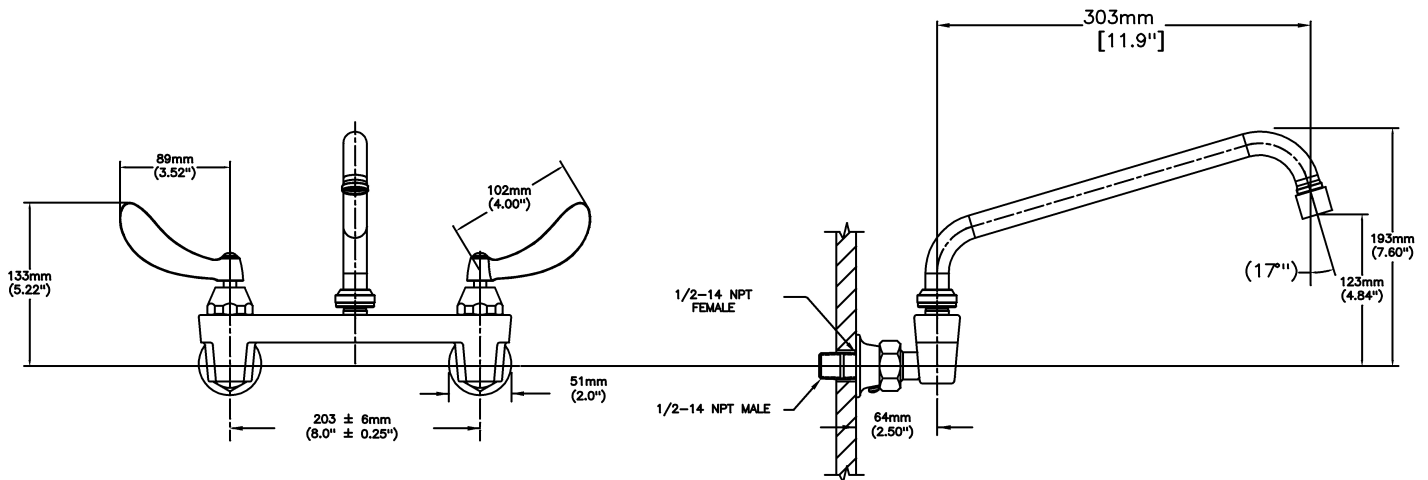

### SPECIFICATION:

- 203 mm (8") centers cast brass wallmount sink faucet
- Centers adjustable from 7.75" to 8.25" unless AC option selected
- Two handle
- Polished chrome plated finish
- LESS integral stops
- CER-TECK® 1/4 turn ceramic disk cartridges
- Spout#: 4 - 279mm (11") Tubular Swing Spout(S7)
- Outlet#: 3 - Vandal Resistant Aerator Outlet- 1.5 GPM (5.7 L/min) Flow Rate at 60 psi- pressure compensating
- Handle#: 4 - 102 mm (4") Blade Handles- ADA Compliant-Sanitary Hoods-Metal-Color indexed-Vandal resistant screws

### OPERATION:

- Not Available

***(Dimensional drawing on following page)***

Delta reserves the right (1) to make changes to specifications and materials, and (2) to change or discontinue models, both without notice or obligation. Dimensions are for reference. Measurement may vary plus or minus 6mm(0.25"). Mounting locations are suggested only. Check with local codes for requirements in your area. This spec was produced April 13, 2021.

INLETS: 1/2-14 NPT (FEMALE)  
OR 1/2-14 NPT (MALE) - WITH SUPPLIED NIPPLE

Delta reserves the right (1) to make changes to specifications and materials, and (2) to change or discontinue models, both without notice or obligation. Dimensions are for reference. Measurement may vary plus or minus 6mm(0.25"). Mounting locations are suggested only. Check with local codes for requirements in your area. This spec was produced April 13, 2021.