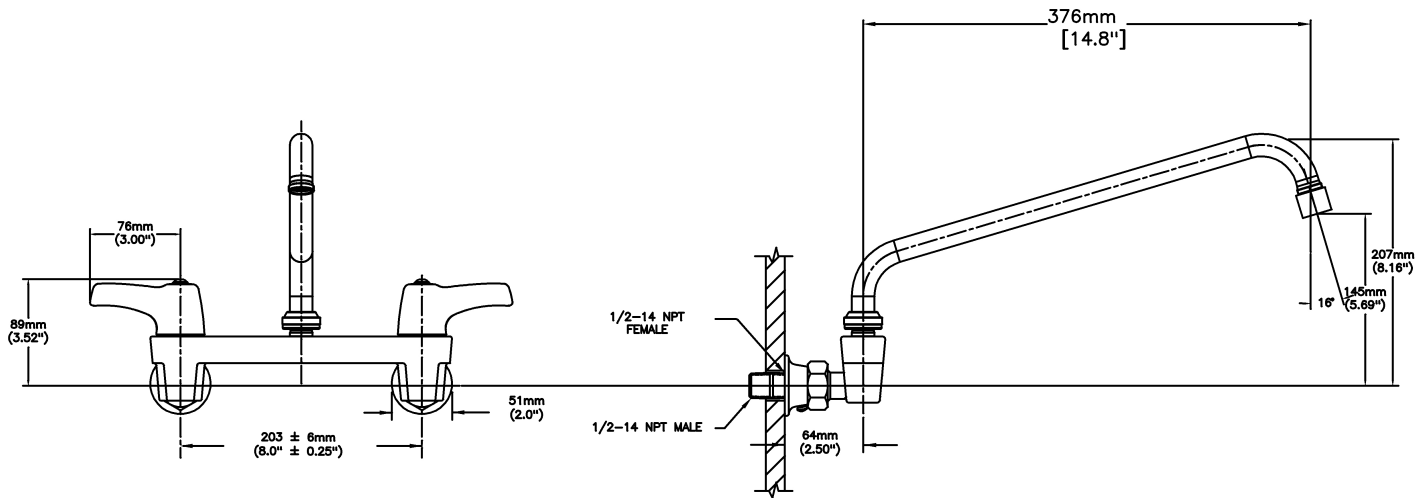

#### SPECIFICATION:

- 203 mm (8") centers cast brass wallmount sink faucet
- Centers adjustable from 7.75" to 8.25" unless AC option selected
- Two handle
- Polished chrome plated finish
- LESS integral stops
- CER-TECK® 1/4 turn ceramic disk cartridges
- Spout: S8 - 356mm (14") Tubular Swing Spout(S8)
- Outlet#: 4 - Standard 1.5 GPM (5.7 L/Min) Flow Control Aerator
- Handle#: 3 - 76 mm (3") Lever Blade Handles-ADA Compliant-Metal-Color indexed-Vandal Resistant screws

#### OPERATION:

- Not Available

***(Dimensional drawing on following page)***

Delta reserves the right (1) to make changes to specifications and materials, and (2) to change or discontinue models, both without notice or obligation. Dimensions are for reference. Measurement may vary plus or minus 6mm(0.25"). Mounting locations are suggested only. Check with local codes for requirements in your area. This spec was produced May 26, 2021.

INLETS: 1/2-14 NPT (FEMALE)  
OR 1/2-14 NPT (MALE) - WITH SUPPLIED NIPPLE

Delta reserves the right (1) to make changes to specifications and materials, and (2) to change or discontinue models, both without notice or obligation. Dimensions are for reference. Measurement may vary plus or minus 6mm(0.25"). Mounting locations are suggested only. Check with local codes for requirements in your area. This spec was produced May 26, 2021.