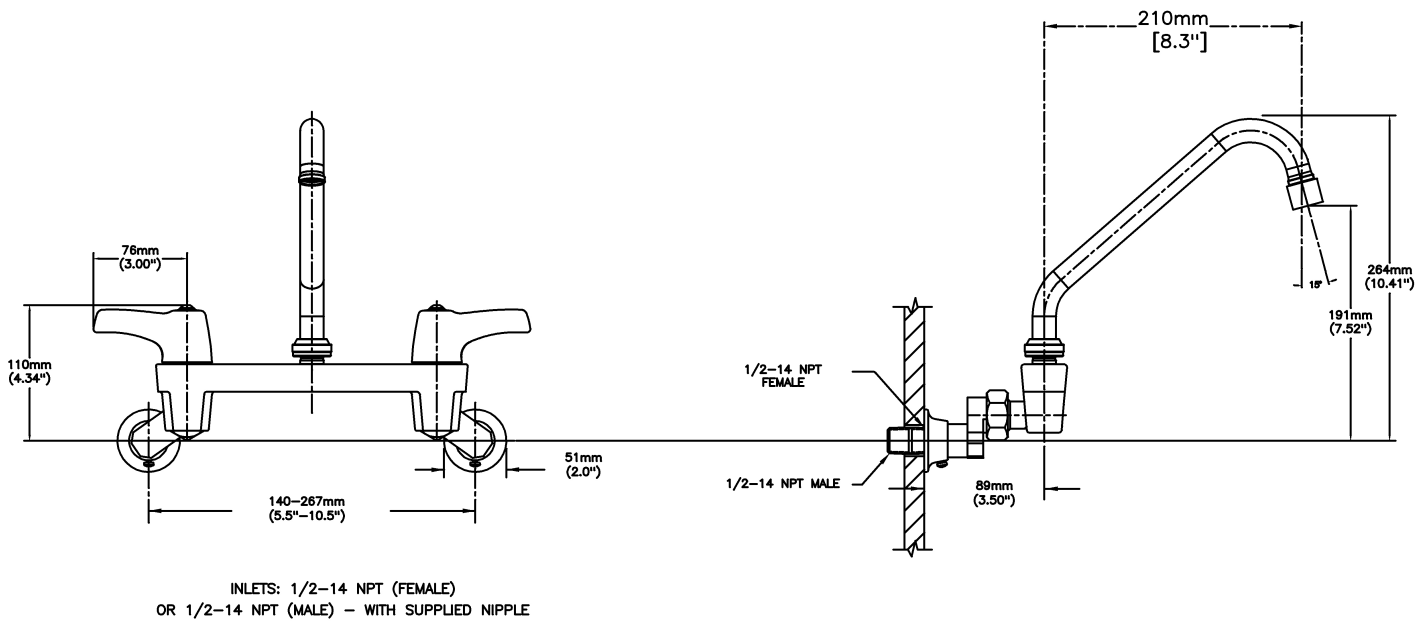

Sink Faucet Wallmount

8" Wallmount LESS Integral Check Stops -CER-TECK®

Model No: 28C4243-AC

COMPLIES WITH:

- CSA certified.
- Complies to ASME A112.18.1/CSA B125.1
- For commercial use only
- Verified compliant with 0.25% weighted average Pb content regulations
- (Contact Delta Representative for State and/or Local Approvals)

NOTES:

28T4 - 8" Wallmount LESS Integral Check Stops - TUF-TECK®

SPECIFICATION:

- 203 mm (8") centers cast brass wallmount sink faucet
- Centers adjustable from 7.75" to 8.25" unless AC option selected
- Two handle
- Polished chrome plated finish
- LESS integral stops
- CER-TECK® 1/4 turn ceramic disk cartridges
- Spout#: 2 - 203mm (8") Tubular Swing Spout(S5)
- Outlet#: 4 - Standard 1.5 GPM (5.7 L/Min) Flow Control Aerator
- Handle#: 3 - 76 mm (3") Lever Blade Handles-ADA Compliant-Metal-Color indexed-Vandal Resistant screws
- (AC)-with 5-1/2" to 10-1/2" Adjustable Centers

OPERATION:

- Not Available

(Dimensional drawing on following page)

Delta reserves the right (1) to make changes to specifications and materials, and (2) to change or discontinue models, both without notice or obligation. Dimensions are for reference. Measurement may vary plus or minus 6mm(0.25"). Mounting locations are suggested only. Check with local codes for requirements in your area. This spec was produced July 13, 2021.

Delta reserves the right (1) to make changes to specifications and materials, and (2) to change or discontinue models, both without notice or obligation. Dimensions are for reference. Measurement may vary plus or minus 6mm(0.25"). Mounting locations are suggested only. Check with local codes for requirements in your area. This spec was produced July 13, 2021.