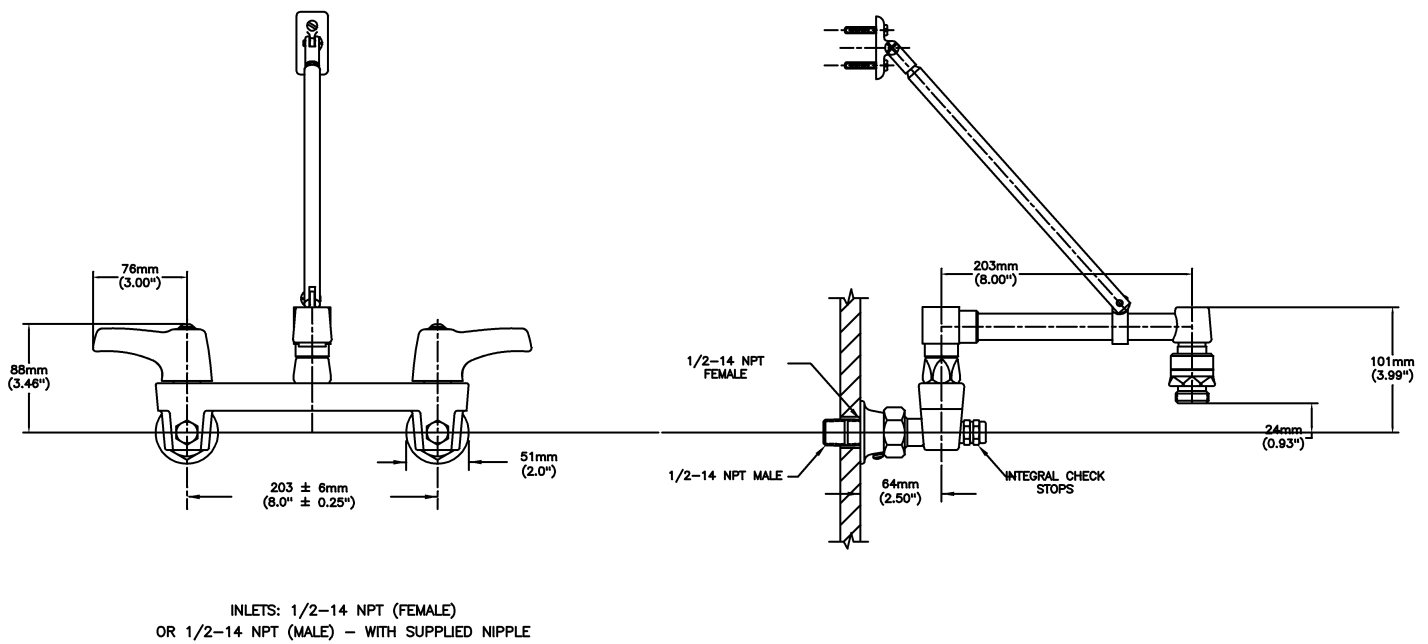

Sink Faucet Wallmount

8" Wallmount WITH Integral Check Stops - CER-TECK®

Model No: 28C2363

COMPLIES WITH:

- CSA certified
- Complies to ASME A112.18.1/CSA B125.1
- Not for potable water.
- Certified under ASSE 1011 and CSA Standard B64.2
- (Contact Delta Representative for State and/or Local Approvals)

NOTES:

28T2 - 8" Wallmount WITH Integral Check Stops - TUF-TECK®

SPECIFICATION:

- 203 mm (8") centers cast brass wallmount service sink faucet
- Centers adjustable from 7.75" to 8.25" unless AC option selected
- Two handle
- With integral check stops
- Polished chrome plated finish
- Heavy duty 1/2" IPS brass pipe rigid pail hook spout
- CER-TECK® 1/4 turn ceramic disk structures
- Spout#: 3 - 267mm (10 1/2") Long Rigid Spout with Pail Hook, ADJUSTABLE Top/Bottom Brace
- Outlet#: 6 - Spout End Vacuum Breaker, Garden Hose End Outlet
- Handle#: 3 - 76 mm (3") Lever Blade Handles-ADA Compliant-Metal-Color indexed-Vandal Resistant screws

OPERATION:

- Not Available

(Dimensional drawing on following page)

Delta reserves the right (1) to make changes to specifications and materials, and (2) to change or discontinue models, both without notice or obligation. Dimensions are for reference. Measurement may vary plus or minus 6mm(0.25"). Mounting locations are suggested only. Check with local codes for requirements in your area. This spec was produced April 15, 2021.

Delta reserves the right (1) to make changes to specifications and materials, and (2) to change or discontinue models, both without notice or obligation. Dimensions are for reference. Measurement may vary plus or minus 6mm(0.25"). Mounting locations are suggested only. Check with local codes for requirements in your area. This spec was produced April 15, 2021.