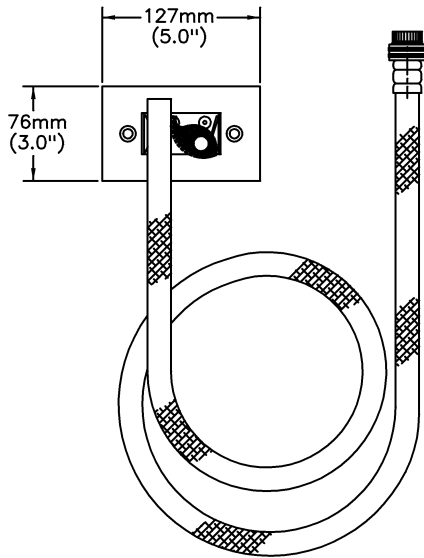

### SPECIFICATION:

- 203 mm (8") centers cast brass wallmount service sink faucet
- Centers adjustable from 7.75" to 8.25" unless AC option selected
- Two handle
- With integral check stops
- Polished chrome plated finish
- Heavy duty 1/2" IPS brass pipe rigid pail hook spout
- CER-TECK® 1/4 turn ceramic disk structures
- Spout: 0 - 140 mm (5 1/2") Short Rigid Spout with Pail Hook, No Brace
- Outlet#: 9 - Body mounted Ang. Vac. Br. & Hose-1219 mm (48") Hose and S/S Hanger
- Handle#: 3 - 76 mm (3") Lever Blade Handles-ADA Compliant-Metal-Color indexed-Vandal Resistant screws
- (AC)-with 5-1/2" to 10-1/2" Adjustable Centers

### OPERATION:

- Not Available

***(Dimensional drawing on following page)***

Delta reserves the right (1) to make changes to specifications and materials, and (2) to change or discontinue models, both without notice or obligation. Dimensions are for reference. Measurement may vary plus or minus 6mm(0.25"). Mounting locations are suggested only. Check with local codes for requirements in your area. This spec was produced March 05, 2012.

Delta reserves the right (1) to make changes to specifications and materials, and (2) to change or discontinue models, both without notice or obligation. Dimensions are for reference. Measurement may vary plus or minus 6mm(0.25"). Mounting locations are suggested only. Check with local codes for requirements in your area. This spec was produced March 05, 2012.