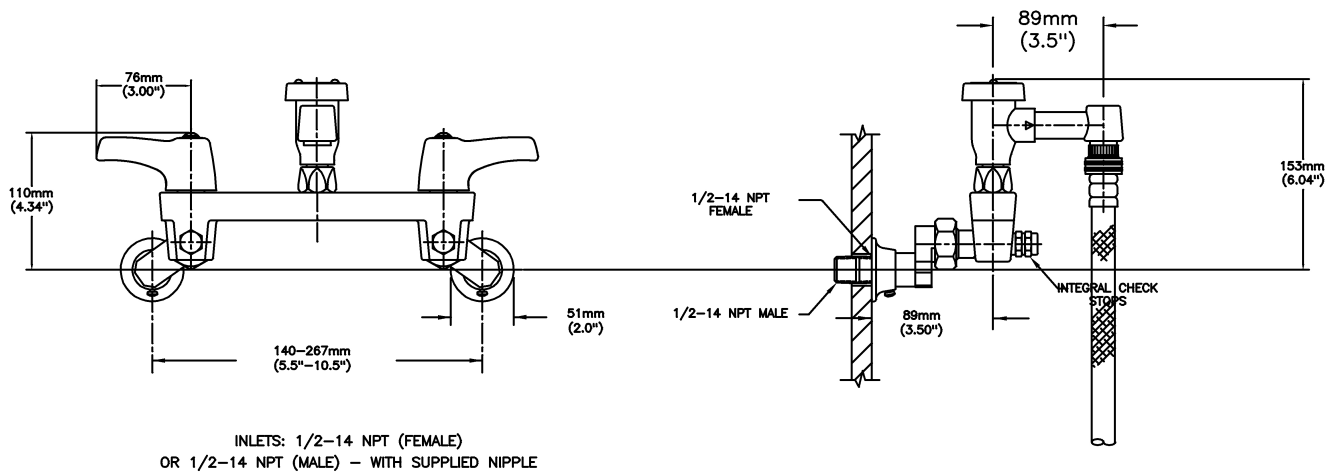

### SPECIFICATION:

- 203 mm (8") centers cast brass wallmount service sink faucet
- Centers adjustable from 7.75" to 8.25" unless AC option selected
- Two handle
- With integral check stops
- Polished chrome plated finish
- Heavy duty 1/2" IPS brass pipe rigid pail hook spout
- CER-TECK® 1/4 turn ceramic disk structures
- Spout: 0 - 140 mm (5 1/2") Short Rigid Spout with Pail Hook, No Brace
- Outlet#: 9 - Body mounted Ang. Vac. Br. & Hose-1219 mm (48") Hose and S/S Hanger
- Handle#: 3 - 76 mm (3") Lever Blade Handles-ADA Compliant-Metal-Color indexed-Vandal Resistant screws
- (AC)-with 5-1/2" to 10-1/2" Adjustable Centers

### OPERATION:

- Not Available

***(Dimensional drawing on following page)***

Delta reserves the right (1) to make changes to specifications and materials, and (2) to change or discontinue models, both without notice or obligation. Dimensions are for reference. Measurement may vary plus or minus 6mm(0.25"). Mounting locations are suggested only. Check with local codes for requirements in your area. This spec was produced March 05, 2012.

Delta reserves the right (1) to make changes to specifications and materials, and (2) to change or discontinue models, both without notice or obligation. Dimensions are for reference. Measurement may vary plus or minus 6mm(0.25"). Mounting locations are suggested only. Check with local codes for requirements in your area. This spec was produced March 05, 2012.