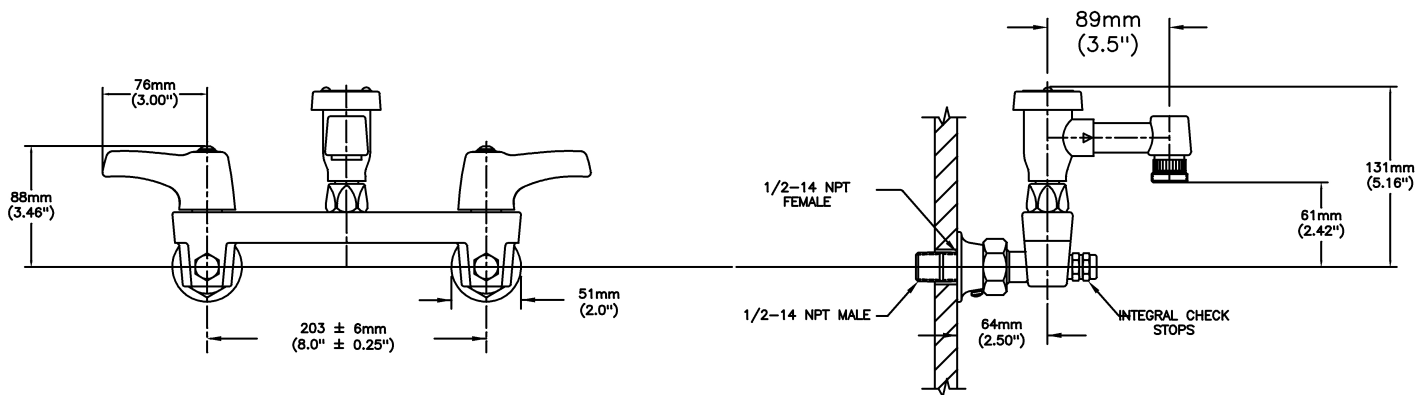

NOTES:

28T2 - 8" Wallmount WITH Integral Check Stops - TUF-TECK®

SPECIFICATION:

- 203 mm (8") centers cast brass wallmount service sink faucet
- Centers adjustable from 7.75" to 8.25" unless AC option selected
- Two handle
- With integral check stops
- Polished chrome plated finish
- Heavy duty 1/2" IPS brass pipe rigid pail hook spout
- CER-TECK® 1/4 turn ceramic disk structures
- Spout: 0 - 140 mm (5 1/2") Short Rigid Spout with Pail Hook, No Brace
- Outlet#: 8 - Body mounted Angle Vacuum Breaker - Garden Hose End Outlet on spout
- Handle#: 3 - 76 mm (3") Lever Blade Handles-ADA Compliant-Metal-Color indexed-Vandal Resistant screws

OPERATION:

- Not Available

(Dimensional drawing on following page)

Delta reserves the right (1) to make changes to specifications and materials, and (2) to change or discontinue models, both without notice or obligation. Dimensions are for reference. Measurement may vary plus or minus 6mm(0.25"). Mounting locations are suggested only. Check with local codes for requirements in your area. This spec was produced April 21, 2021.

INLETS: 1/2-14 NPT (FEMALE)
OR 1/2-14 NPT (MALE) - WITH SUPPLIED NIPPLE

Delta reserves the right (1) to make changes to specifications and materials, and (2) to change or discontinue models, both without notice or obligation. Dimensions are for reference. Measurement may vary plus or minus 6mm(0.25"). Mounting locations are suggested only. Check with local codes for requirements in your area. This spec was produced April 21, 2021.