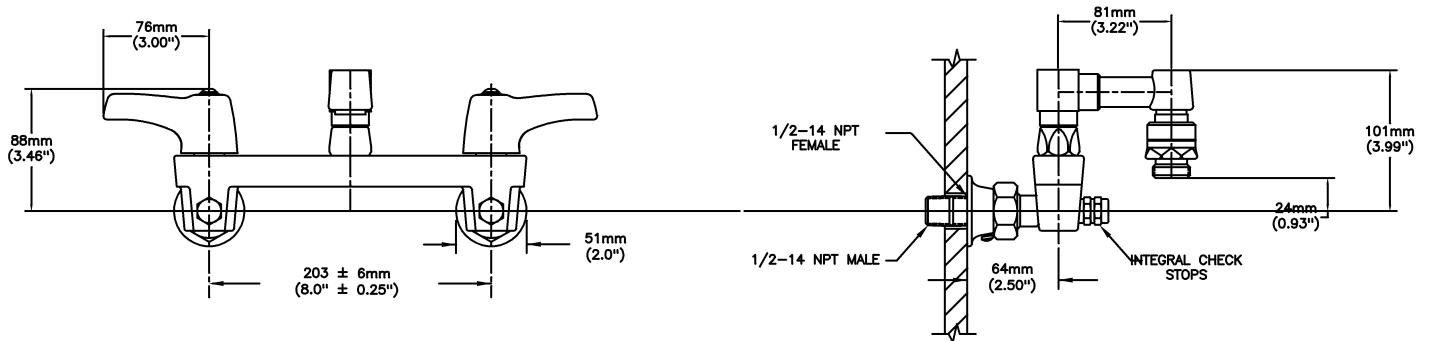

NOTES:

28T2 - 8" Wallmount WITH Integral Check Stops - TUF-TECK®

SPECIFICATION:

- 203 mm (8") centers cast brass wallmount service sink faucet
- Centers adjustable from 7.75" to 8.25" unless AC option selected
- Two handle
- With integral check stops
- Polished chrome plated finish
- Heavy duty 1/2" IPS brass pipe rigid pail hook spout
- CER-TECK® 1/4 turn ceramic disk structures
- Spout: 0 - 140 mm (5 1/2") Short Rigid Spout with Pail Hook, No Brace
- Outlet#: 6 - Spout End Vacuum Breaker, Garden Hose End Outlet
- Handle#: 3 - 76 mm (3") Lever Blade Handles-ADA Compliant-Metal-Color indexed-Vandal Resistant screws

OPERATION:

- Not Available

(Dimensional drawing on following page)

Delta reserves the right (1) to make changes to specifications and materials, and (2) to change or discontinue models, both without notice or obligation. Dimensions are for reference. Measurement may vary plus or minus 6mm(0.25"). Mounting locations are suggested only. Check with local codes for requirements in your area. This spec was produced April 15, 2021.

INLETS: 1/2-14 NPT (FEMALE)
OR 1/2-14 NPT (MALE) - WITH SUPPLIED NIPPLE

Delta reserves the right (1) to make changes to specifications and materials, and (2) to change or discontinue models, both without notice or obligation. Dimensions are for reference. Measurement may vary plus or minus 6mm(0.25"). Mounting locations are suggested only. Check with local codes for requirements in your area. This spec was produced April 15, 2021.