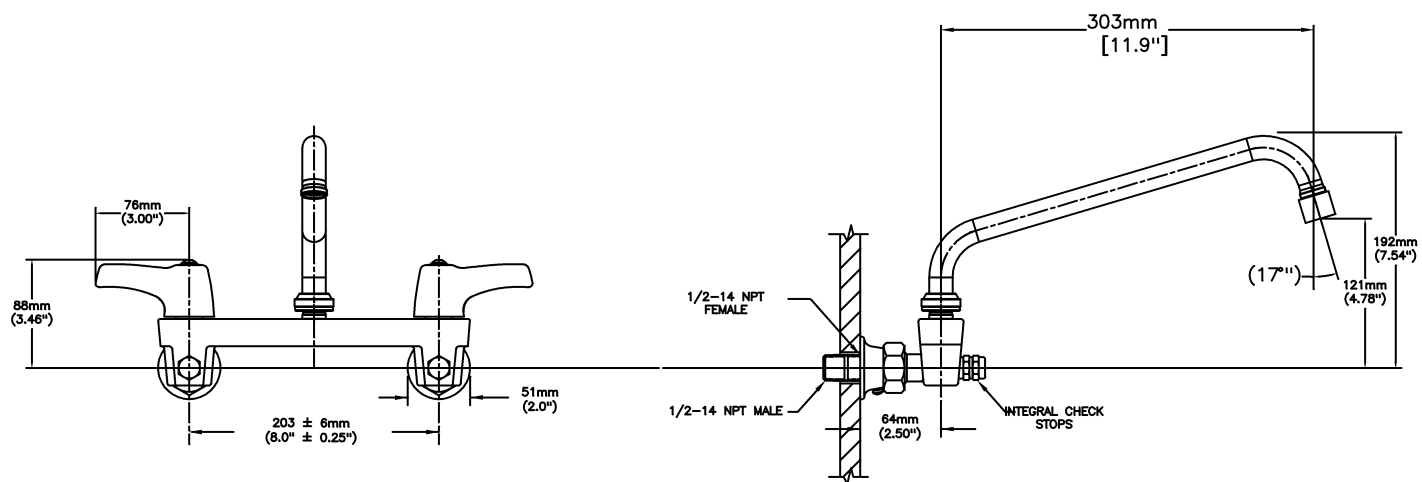

### SPECIFICATION:

- 203 mm (8") centers cast brass wallmount sink faucet
- Centers adjustable from 7.75" to 8.25" unless AC option selected
- Two handle
- Polished chrome plated finish
- WITH integral check stops
- CER-TECK® 1/4 turn ceramic disk cartridge
- Spout#: 4 - 279mm (11") Tubular Swing Spout(S7)
- Outlet#: 4 - Standard 1.5 GPM (5.7 L/Min) Flow Control Aerator
- Handle#: 3 - 76 mm (3") Lever Blade Handles-ADA Compliant-Metal-Color indexed-Vandal Resistant screws

### OPERATION:

- Not Available

***(Dimensional drawing on following page)***

Delta reserves the right (1) to make changes to specifications and materials, and (2) to change or discontinue models, both without notice or obligation. Dimensions are for reference. Measurement may vary plus or minus 6mm(0.25"). Mounting locations are suggested only. Check with local codes for requirements in your area. This spec was produced July 13, 2021.

INLETS: 1/2-14 NPT (FEMALE)  
OR 1/2-14 NPT (MALE) - WITH SUPPLIED NIPPLE

Delta reserves the right (1) to make changes to specifications and materials, and (2) to change or discontinue models, both without notice or obligation. Dimensions are for reference. Measurement may vary plus or minus 6mm(0.25"). Mounting locations are suggested only. Check with local codes for requirements in your area. This spec was produced July 13, 2021.