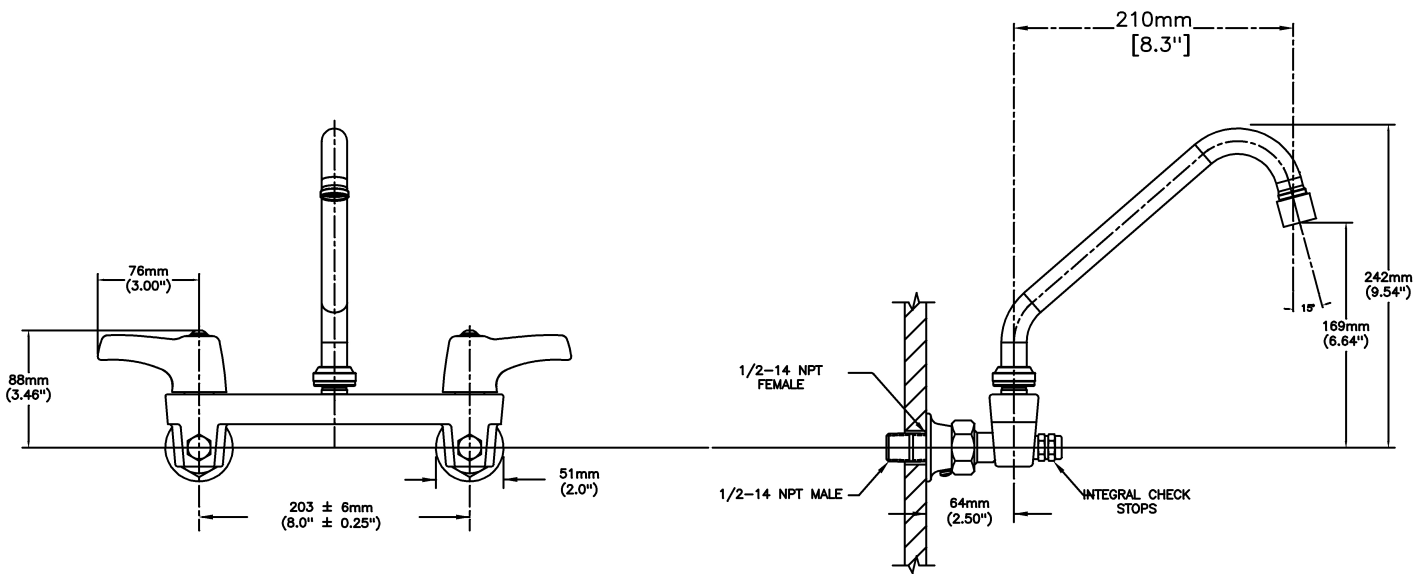

Sink Faucet Wallmount

8" Wallmount WITH Integral Check Stops - CER-TECK®

Model No: 28C6233

COMPLIES WITH:

- CSA certified.
- Complies to ASME A112.18.1/CSA B125.1
- For commercial use only
- Verified compliant with 0.25% weighted average Pb content regulations
- (Contact Delta Representative for State and/or Local Approvals)

SPECIFICATION:

- 203 mm (8") centers cast brass wallmount sink faucet
- Centers adjustable from 7.75" to 8.25" unless AC option selected
- Two handle
- Polished chrome plated finish
- WITH integral check stops
- CER-TECK® 1/4 turn ceramic disk cartridge
- Spout#: 2 - 203mm (8") Tubular Swing Spout(S5)
- Outlet#: 3 - Vandal Resistant Aerator Outlet- 1.5 GPM (5.7 L/min) Flow Rate at 60 psi- pressure compensating
- Handle#: 3 - 76 mm (3") Lever Blade Handles-ADA Compliant-Metal-Color indexed-Vandal Resistant screws

OPERATION:

- Not Available

(Dimensional drawing on following page)

Delta reserves the right (1) to make changes to specifications and materials, and (2) to change or discontinue models, both without notice or obligation. Dimensions are for reference. Measurement may vary plus or minus 6mm(0.25"). Mounting locations are suggested only. Check with local codes for requirements in your area. This spec was produced May 11, 2021.

INLETS: 1/2-14 NPT (FEMALE)
OR 1/2-14 NPT (MALE) - WITH SUPPLIED NIPPLE

Delta reserves the right (1) to make changes to specifications and materials, and (2) to change or discontinue models, both without notice or obligation. Dimensions are for reference. Measurement may vary plus or minus 6mm(0.25"). Mounting locations are suggested only. Check with local codes for requirements in your area. This spec was produced May 11, 2021.