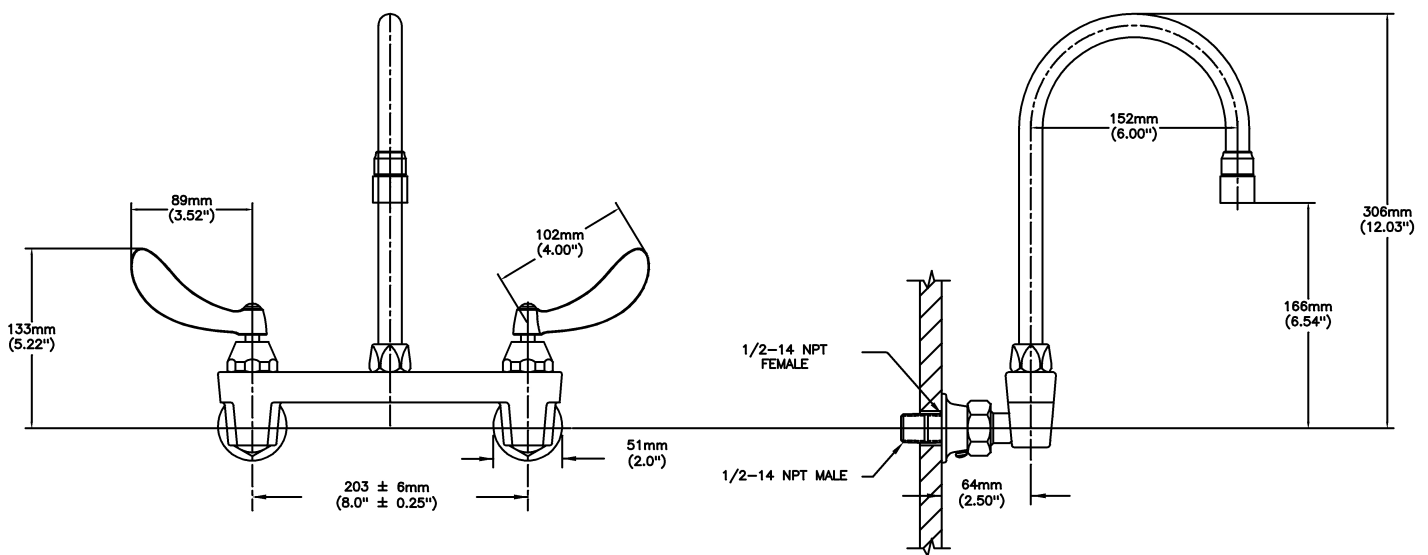

NOTES:

28T4 - 8" Wallmount LESS Integral Check Stops - TUF-TECK®

SPECIFICATION:

- 203 mm (8") centers cast brass wallmount sink faucet
- Centers adjustable from 7.75" to 8.25" unless AC option selected
- Two handle
- Polished chrome plated finish
- LESS integral stops
- CER-TECK® 1/4 turn ceramic disk cartridges
- Spout#: 9 - Gooseneck spout-6.0" spout reach - 10.4" height (unmounted)- Standard rigid/swivel field installation unless LS Limited swing option selected- Vandal resistant .090" wall thickness-(R4)
- Outlet#: 4 - Standard 1.5 GPM (5.7 L/Min) Flow Control Aerator
- Handle#: 4 - 102 mm (4") Blade Handles- ADA Compliant-Sanitary Hoods- Metal-Color indexed-Vandal resistant screws

OPERATION:

- Not Available

(Dimensional drawing on following page)

Delta reserves the right (1) to make changes to specifications and materials, and (2) to change or discontinue models, both without notice or obligation. Dimensions are for reference. Measurement may vary plus or minus 6mm(0.25"). Mounting locations are suggested only. Check with local codes for requirements in your area. This spec was produced May 25, 2021.

Delta reserves the right (1) to make changes to specifications and materials, and (2) to change or discontinue models, both without notice or obligation. Dimensions are for reference. Measurement may vary plus or minus 6mm(0.25"). Mounting locations are suggested only. Check with local codes for requirements in your area. This spec was produced May 25, 2021.