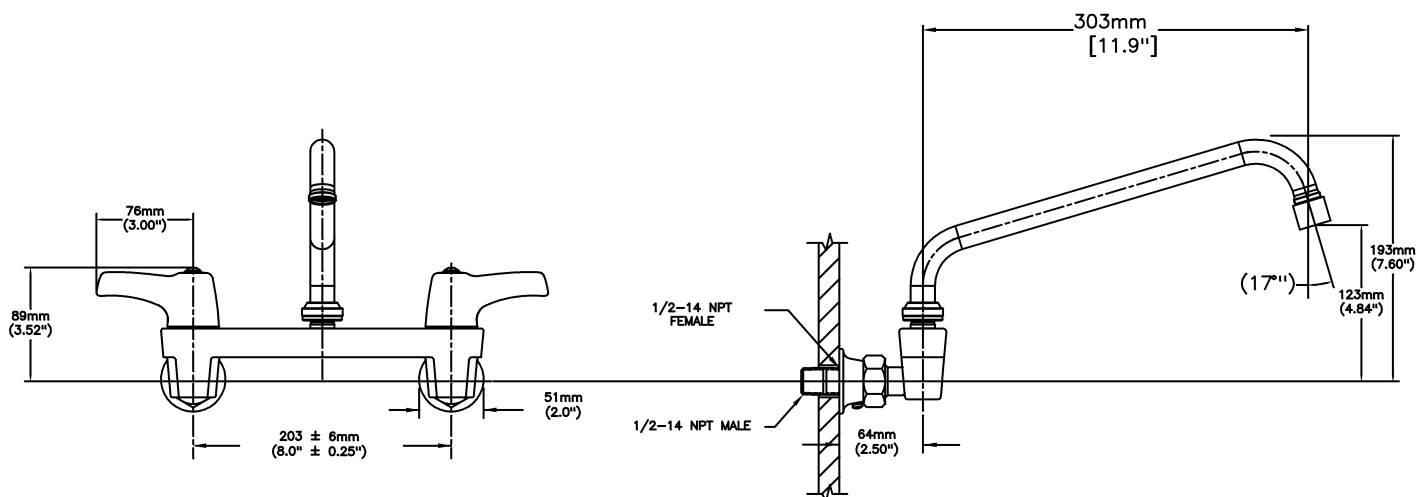

NOTES:

28T4 - 8" Wallmount LESS Integral Check Stops - TUF-TECK®

SPECIFICATION:

- 203 mm (8") centers cast brass wallmount sink faucet
- Centers adjustable from 7.75" to 8.25" unless AC option selected
- Two handle
- Polished chrome plated finish
- LESS integral stops
- CER-TECK® 1/4 turn ceramic disk cartridges
- Spout#: 4 - 279mm (11") Tubular Swing Spout(S7)
- Outlet#: 2 - Vandal Res.1.5 GPM (5.7 L/Min) Laminar w/Agion® Antimicrobial
- Handle#: 3 - 76 mm (3") Lever Blade Handles-ADA Compliant-Metal-Color indexed-Vandal Resistant screws

OPERATION:

- Not Available

(Dimensional drawing on following page)

Delta reserves the right (1) to make changes to specifications and materials, and (2) to change or discontinue models, both without notice or obligation. Dimensions are for reference. Measurement may vary plus or minus 6mm(0.25"). Mounting locations are suggested only. Check with local codes for requirements in your area. This spec was produced April 27, 2021.

INLETS: 1/2-14 NPT (FEMALE)
OR 1/2-14 NPT (MALE) - WITH SUPPLIED NIPPLE

Delta reserves the right (1) to make changes to specifications and materials, and (2) to change or discontinue models, both without notice or obligation. Dimensions are for reference. Measurement may vary plus or minus 6mm(0.25"). Mounting locations are suggested only. Check with local codes for requirements in your area. This spec was produced April 27, 2021.