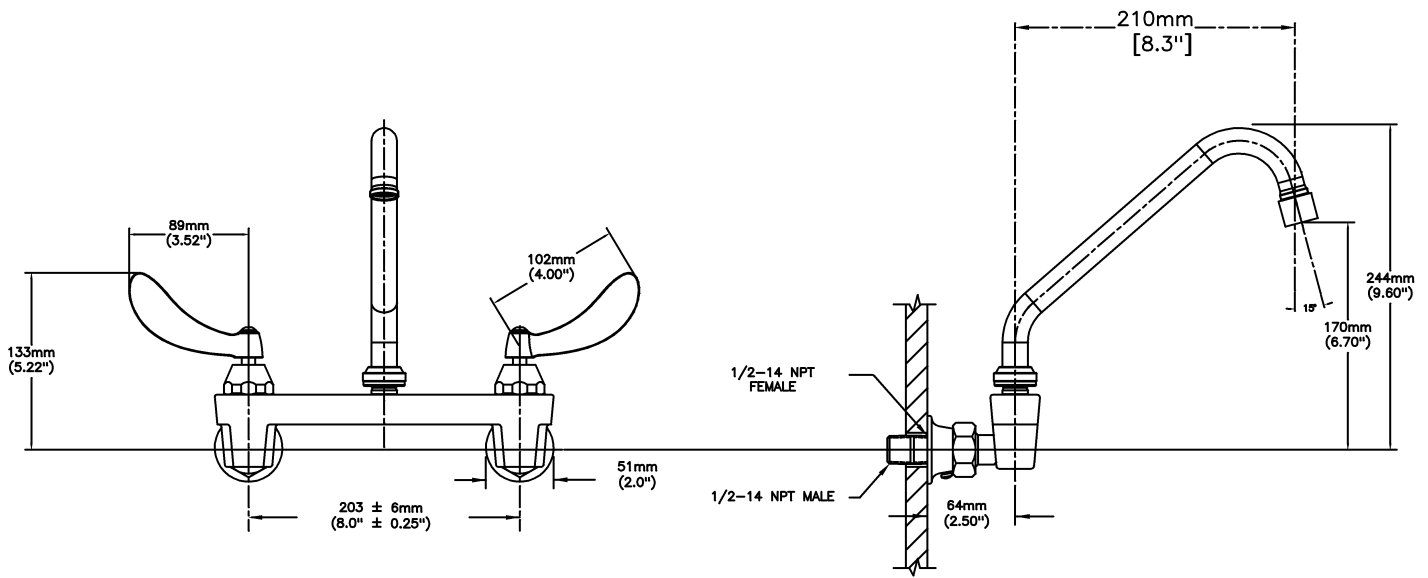

### SPECIFICATION:

- 203 mm (8") centers cast brass wallmount sink faucet
- Centers adjustable from 7.75" to 8.25" unless AC option selected
- Two handle
- Polished chrome plated finish
- LESS integral stops
- CER-TECK® 1/4 turn ceramic disk cartridges
- Spout#: 2 - 203mm (8") Tubular Swing Spout(S5)
- Outlet#: 3 - Vandal Resistant Aerator Outlet- 1.5 GPM (5.7 L/min) Flow Rate at 60 psi- pressure compensating
- Handle#: 4 - 102 mm (4") Blade Handles- ADA Compliant-Sanitary Hoods-Metal-Color indexed-Vandal resistant screws

### OPERATION:

- Not Available

***(Dimensional drawing on following page)***

Delta reserves the right (1) to make changes to specifications and materials, and (2) to change or discontinue models, both without notice or obligation. Dimensions are for reference. Measurement may vary plus or minus 6mm(0.25"). Mounting locations are suggested only. Check with local codes for requirements in your area. This spec was produced April 13, 2021.

INLETS: 1/2-14 NPT (FEMALE)  
OR 1/2-14 NPT (MALE) - WITH SUPPLIED NIPPLE

Delta reserves the right (1) to make changes to specifications and materials, and (2) to change or discontinue models, both without notice or obligation. Dimensions are for reference. Measurement may vary plus or minus 6mm(0.25"). Mounting locations are suggested only. Check with local codes for requirements in your area. This spec was produced April 13, 2021.