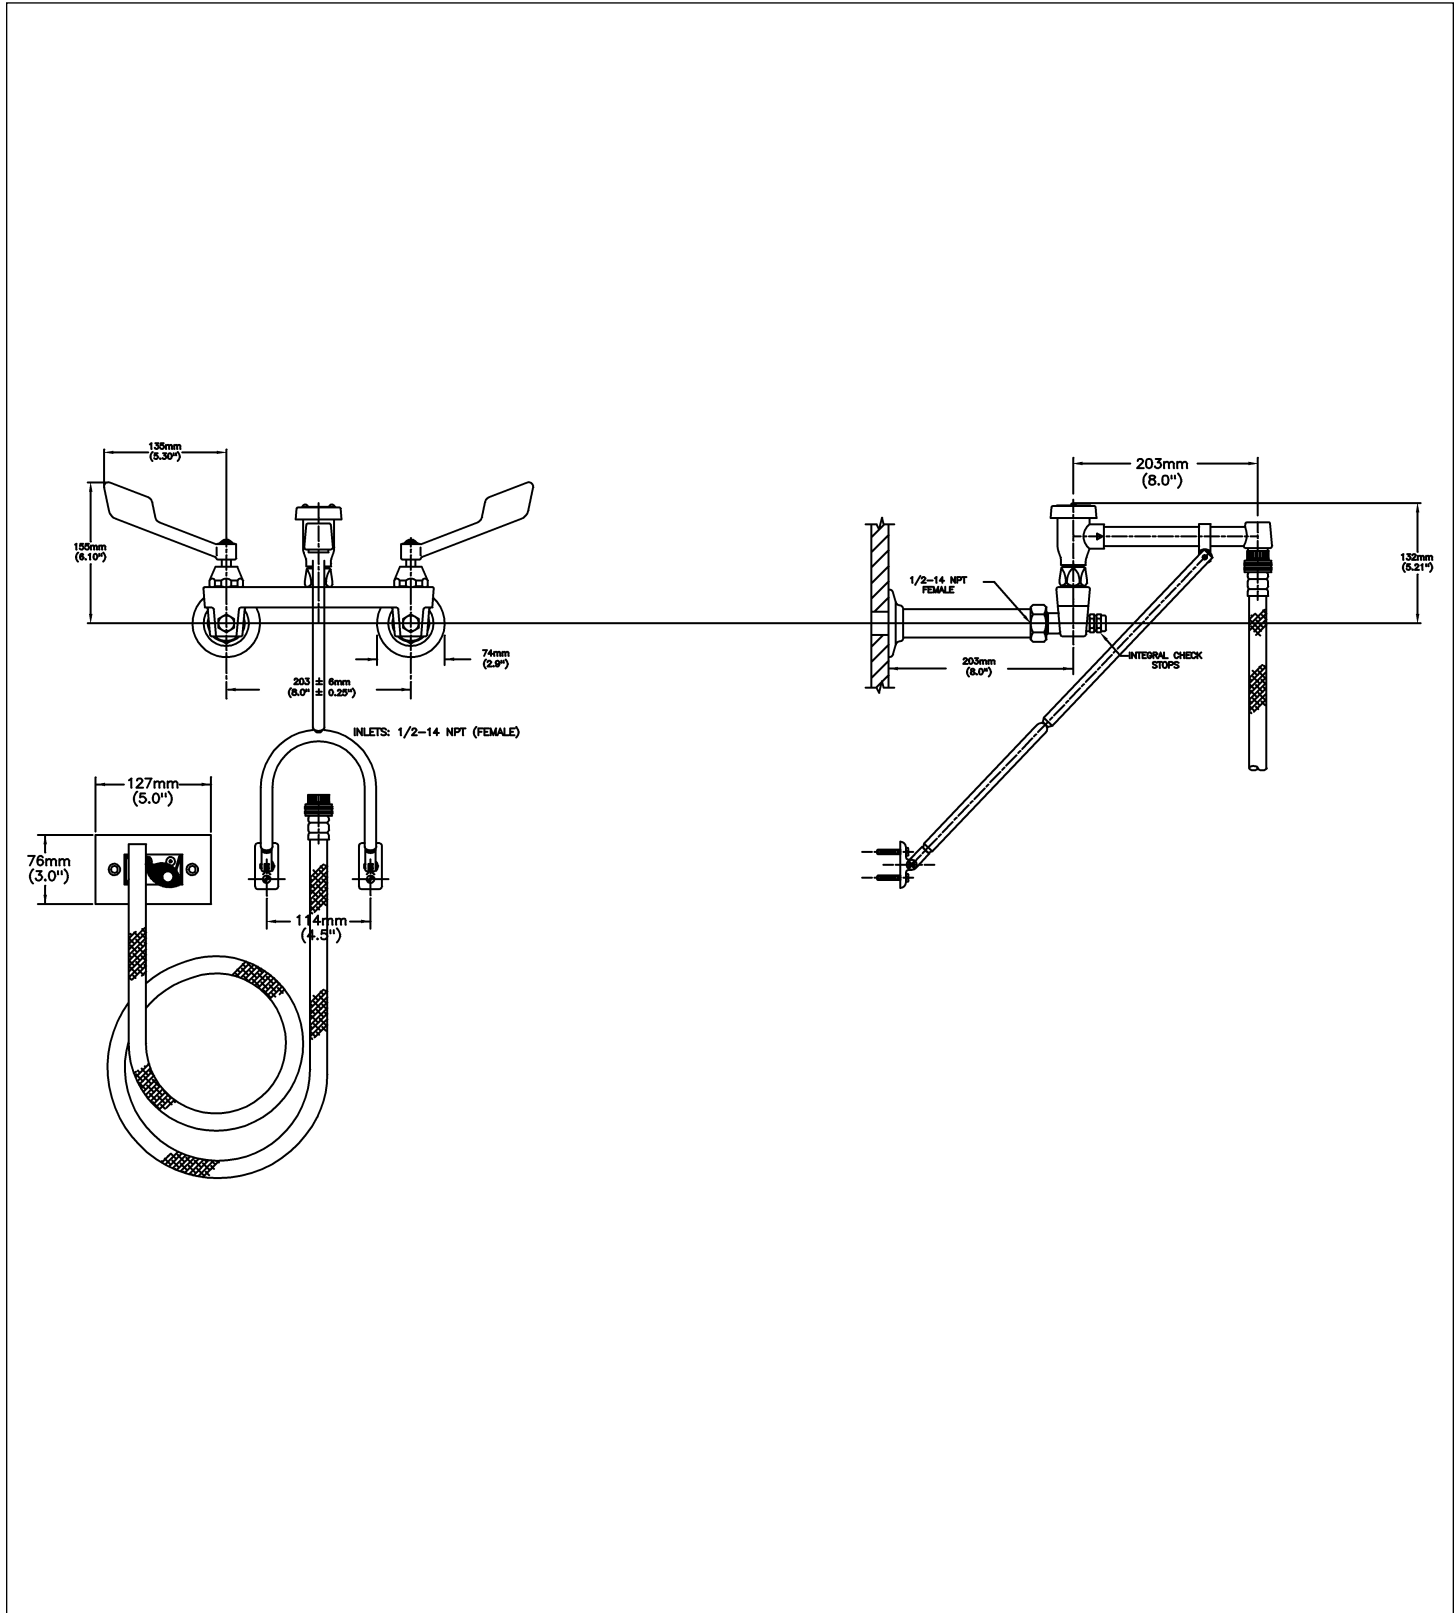

Sink Faucet Wallmount

8" Wallmount WITH Integral Check Stops - CER-TECK®

Model No: 28C2995

COMPLIES WITH:

- CSA certified.
- Complies to ASME Standard A112.18.1.
- IAPMO listed
- (Contact Delta Representative for State and/or Local Approvals)
- Angle vacuum breaker certified under ASSE Standard 1001 and CSA Standard B64.1.1

SPECIFICATION:

- 203 mm (8") centers cast brass wallmount service sink faucet
- Centers adjustable from 7.75" to 8.25" unless AC option selected
- Two handle
- With integral check stops
- Polished chrome plated finish
- Heavy duty 1/2" IPS brass pipe rigid pail hook spout
- CER-TECK® 1/4 turn ceramic disk structures
- Spout#: 9 - 406mm (16 1/2") Long Rigid Spout w/ Pail Hook, Bottom Fork Brace to fit around Flush valve tube
- Outlet#: 9 - Body mounted Ang. Vac. Br. & Hose-1219 mm (48") Hose and S/S Hanger
- Handle#: 5 - VR 152 mm (6") Wrist Handles-ADA Compliant-Sanitary Hoods-Color indexed-Vandal resistant(VR) screws

OPERATION:

- Not Available

(Dimensional drawing on following page)

Delta reserves the right (1) to make changes to specifications and materials, and (2) to change or discontinue models, both without notice or obligation. Dimensions are for reference. Measurement may vary plus or minus 6mm(0.25"). Mounting locations are suggested only. Check with local codes for requirements in your area. This spec was produced November 02, 2011.

Delta reserves the right (1) to make changes to specifications and materials, and (2) to change or discontinue models, both without notice or obligation. Dimensions are for reference. Measurement may vary plus or minus 6mm(0.25"). Mounting locations are suggested only. Check with local codes for requirements in your area. This spec was produced November 02, 2011.