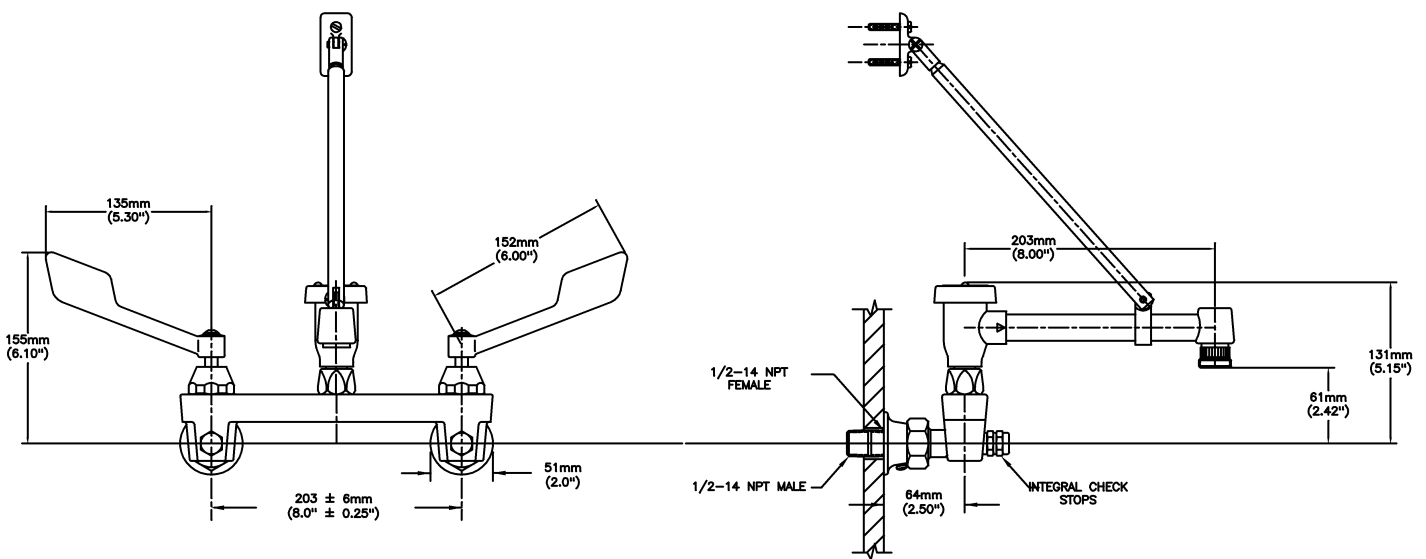

NOTES:

28T2 - 8" Wallmount WITH Integral Check Stops - TUF-TECK®

SPECIFICATION:

- 203 mm (8") centers cast brass wallmount service sink faucet
- Centers adjustable from 7.75" to 8.25" unless AC option selected
- Two handle
- With integral check stops
- Polished chrome plated finish
- Heavy duty 1/2" IPS brass pipe rigid pail hook spout
- CER-TECK® 1/4 turn ceramic disk structures
- Spout#: 3 - 267mm (10 1/2") Long Rigid Spout with Pail Hook, ADJUSTABLE Top/Bottom Brace
- Outlet#: 8 - Body mounted Angle Vacuum Breaker - Garden Hose End Outlet on spout
- Handle#: 5 - VR 152 mm (6") Wrist Handles-ADA Compliant-Sanitary Hoods-Color indexed-Vandal resistant(VR) screws

OPERATION:

- Not Available

(Dimensional drawing on following page)

Delta reserves the right (1) to make changes to specifications and materials, and (2) to change or discontinue models, both without notice or obligation. Dimensions are for reference. Measurement may vary plus or minus 6mm(0.25"). Mounting locations are suggested only. Check with local codes for requirements in your area. This spec was produced May 22, 2021.

INLETS: 1/2-14 NPT (FEMALE)
OR 1/2-14 NPT (MALE) - WITH SUPPLIED NIPPLE

Delta reserves the right (1) to make changes to specifications and materials, and (2) to change or discontinue models, both without notice or obligation. Dimensions are for reference. Measurement may vary plus or minus 6mm(0.25"). Mounting locations are suggested only. Check with local codes for requirements in your area. This spec was produced May 22, 2021.