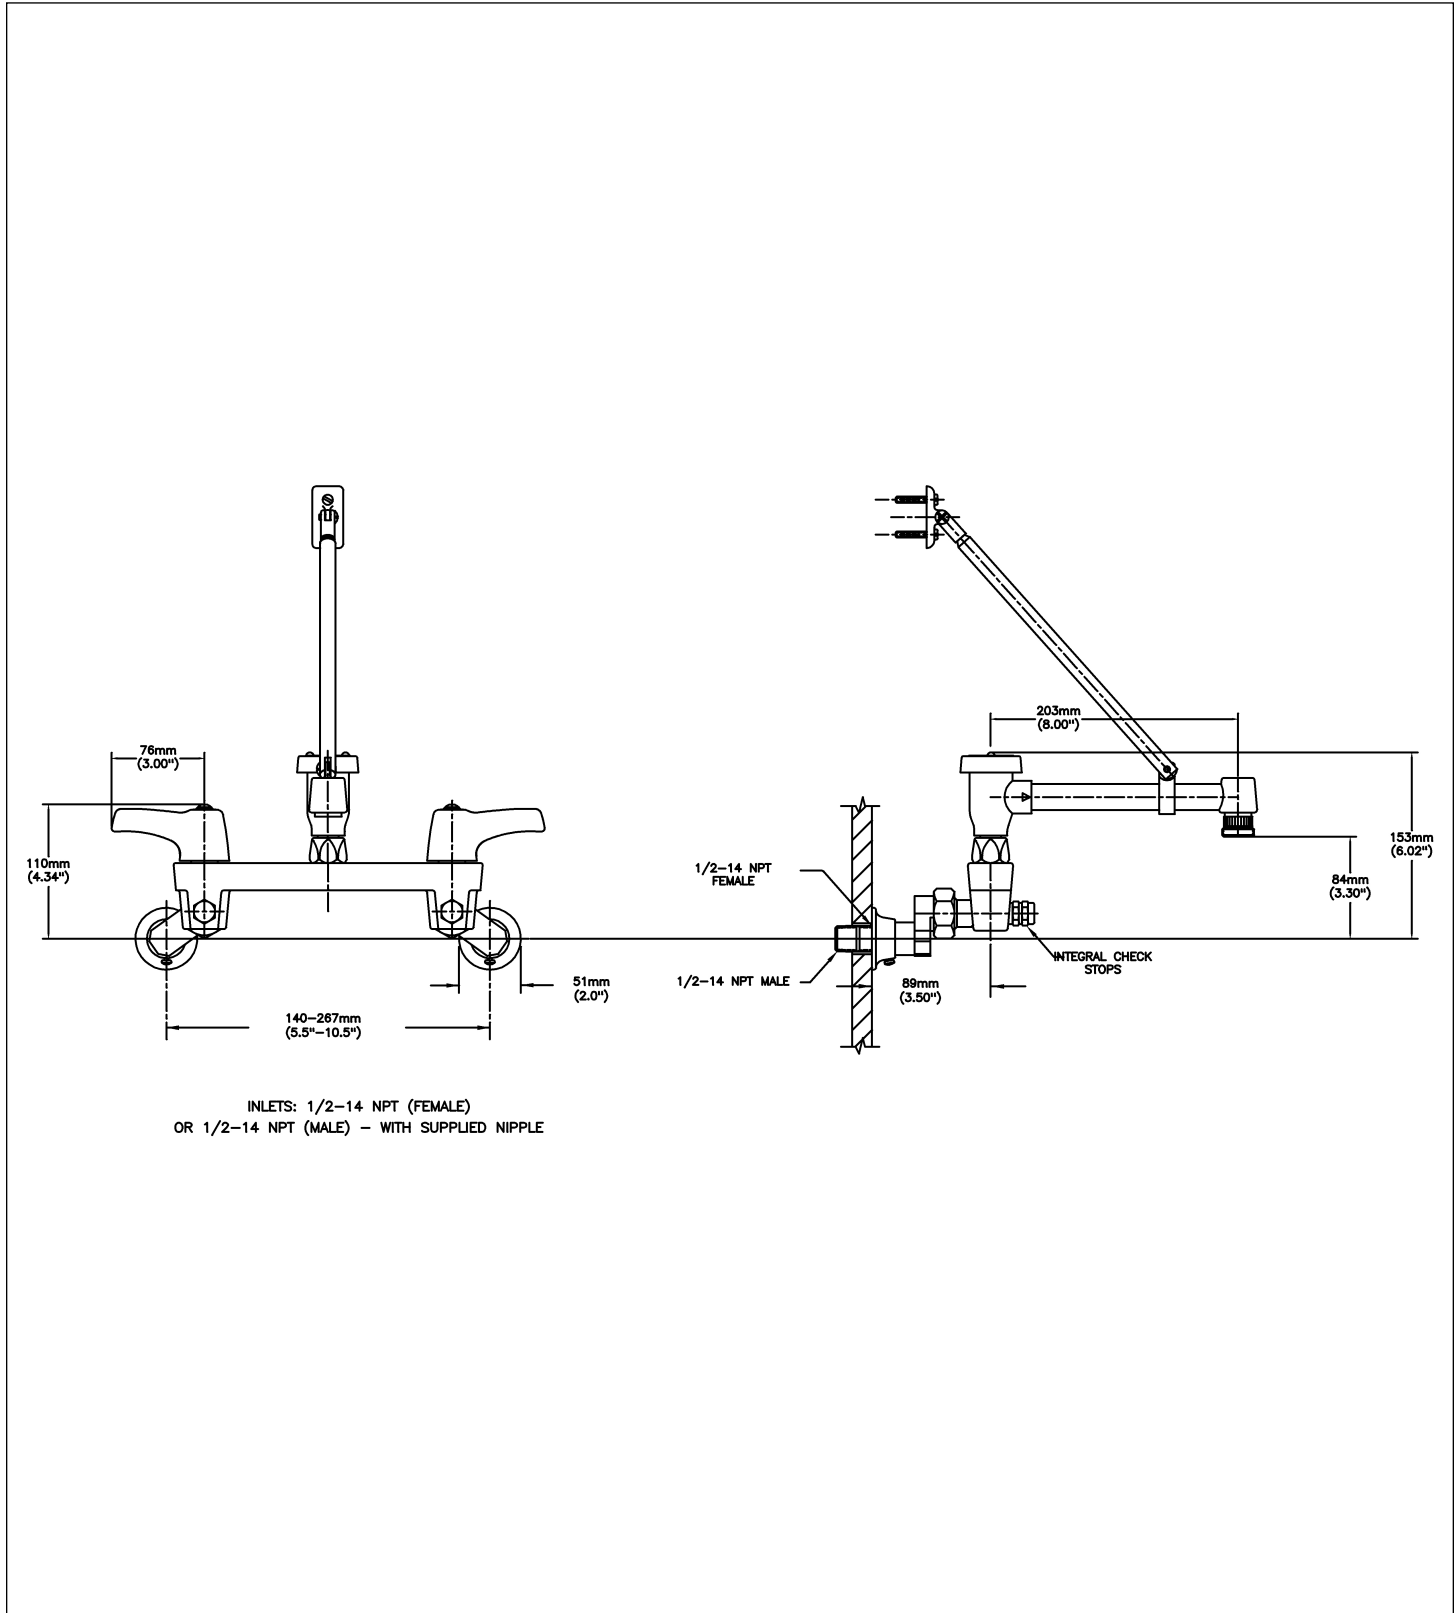

Sink Faucet Wallmount

8" Wallmount WITH Integral Check Stops - CER-TECK®

Model No: 28C2383-AC

COMPLIES WITH:

- CSA certified
- Complies to ASME A112.18.1/CSA B125.1
- Not for potable water.
- Certified under ASSE 1001 and CSA Standard B64.1.1
- (Contact Delta Representative for State and/or Local Approvals)

NOTES:

28T2 - 8" Wallmount WITH Integral Check Stops - TUF-TECK®

SPECIFICATION:

- 203 mm (8") centers cast brass wallmount service sink faucet
- Centers adjustable from 7.75" to 8.25" unless AC option selected
- Two handle
- With integral check stops
- Polished chrome plated finish
- Heavy duty 1/2" IPS brass pipe rigid pail hook spout
- CER-TECK® 1/4 turn ceramic disk structures
- Spout#: 3 - 267mm (10 1/2") Long Rigid Spout with Pail Hook, ADJUSTABLE Top/Bottom Brace
- Outlet#: 8 - Body mounted Angle Vacuum Breaker - Garden Hose End Outlet on spout
- Handle#: 3 - 76 mm (3") Lever Blade Handles-ADA Compliant-Metal-Color indexed-Vandal Resistant screws
- (AC)-with 5-1/2" to 10-1/2" Adjustable Centers

OPERATION:

- Not Available

(Dimensional drawing on following page)

Delta reserves the right (1) to make changes to specifications and materials, and (2) to change or discontinue models, both without notice or obligation. Dimensions are for reference. Measurement may vary plus or minus 6mm(0.25"). Mounting locations are suggested only. Check with local codes for requirements in your area. This spec was produced July 13, 2021.

Delta reserves the right (1) to make changes to specifications and materials, and (2) to change or discontinue models, both without notice or obligation. Dimensions are for reference. Measurement may vary plus or minus 6mm(0.25"). Mounting locations are suggested only. Check with local codes for requirements in your area. This spec was produced July 13, 2021.