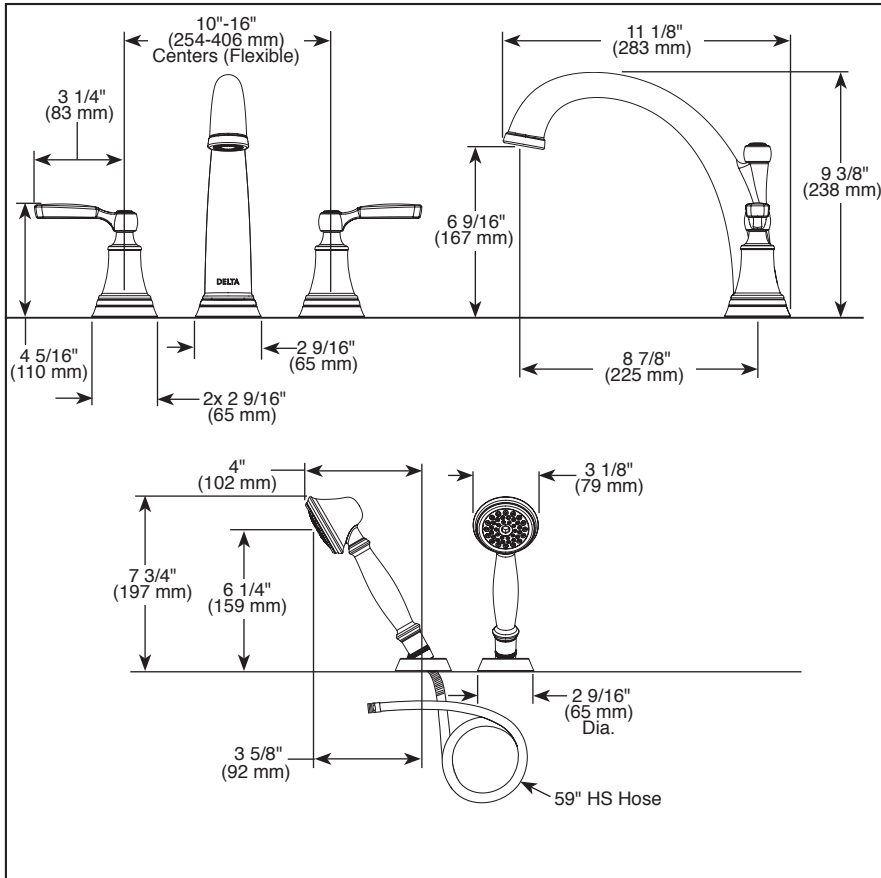

Submitted Model No.: _____

Specific Features: _____

▲ Designate proper finish suffix

see what Delta can do™

ROMAN TUB/WHIRLPOOL FAUCET TRIM

- Woodhurst™ Bath Collection
- Three Hole Installation (T2732 Series)
- Four Hole Installation (T4732 Series)

STANDARD SPECIFICATIONS:

- Temperature and volume controlled with handles
- Rough-In kit must also be ordered to complete installation
 - R4707 for four hole
 - R2700 or R2707 for three hole
 - RP23601 for three hole 10" fixed installation
 There are separate specification sheets on each rough-in kit if more details are required.
- Hand shower includes certified double check valves for backflow prevention (T4732)
- Hand shower flowrate max. 1.75 gpm @ 80 psi, 6.6 L/min @ 550 kPa
- Hot/cold indicators

COMPLETE VALVE COMPLIES WITH:

- ASME A112.18.1 / CSA B125.1
-  Indicates compliance to - Valve control only ICC/ANSI A117.1
- EPA WaterSense® - Applies to hand shower only-RP46680