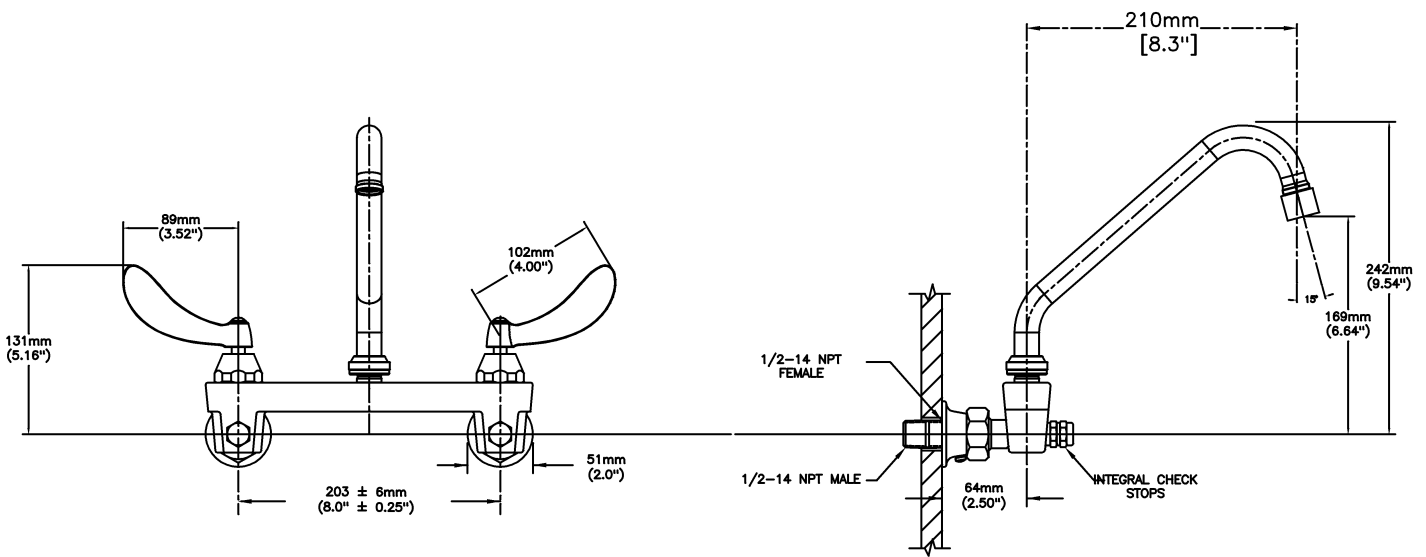

SPECIFICATION:

- 203 mm (8") centers cast brass wallmount sink faucet
- Centers adjustable from 7.75" to 8.25" unless AC option selected
- Two handle
- Polished chrome plated finish
- WITH integral check stops
- CER-TECK® 1/4 turn ceramic disk cartridge
- Spout#: 2 - 203mm (8") Tubular Swing Spout(S5)
- Outlet#: 3 - Vandal Resistant Aerator Outlet- 1.5 GPM (5.7 L/min) Flow Rate at 60 psi- pressure compensating
- Handle#: 4 - 102 mm (4") Blade Handles- ADA Compliant-Sanitary Hoods-Metal-Color indexed-Vandal resistant screws

OPERATION:

- Not Available

(Dimensional drawing on following page)

Delta reserves the right (1) to make changes to specifications and materials, and (2) to change or discontinue models, both without notice or obligation. Dimensions are for reference. Measurement may vary plus or minus 6mm(0.25"). Mounting locations are suggested only. Check with local codes for requirements in your area. This spec was produced July 13, 2021.

INLETS: 1/2-14 NPT (FEMALE)
OR 1/2-14 NPT (MALE) - WITH SUPPLIED NIPPLE

Delta reserves the right (1) to make changes to specifications and materials, and (2) to change or discontinue models, both without notice or obligation. Dimensions are for reference. Measurement may vary plus or minus 6mm(0.25"). Mounting locations are suggested only. Check with local codes for requirements in your area. This spec was produced July 13, 2021.