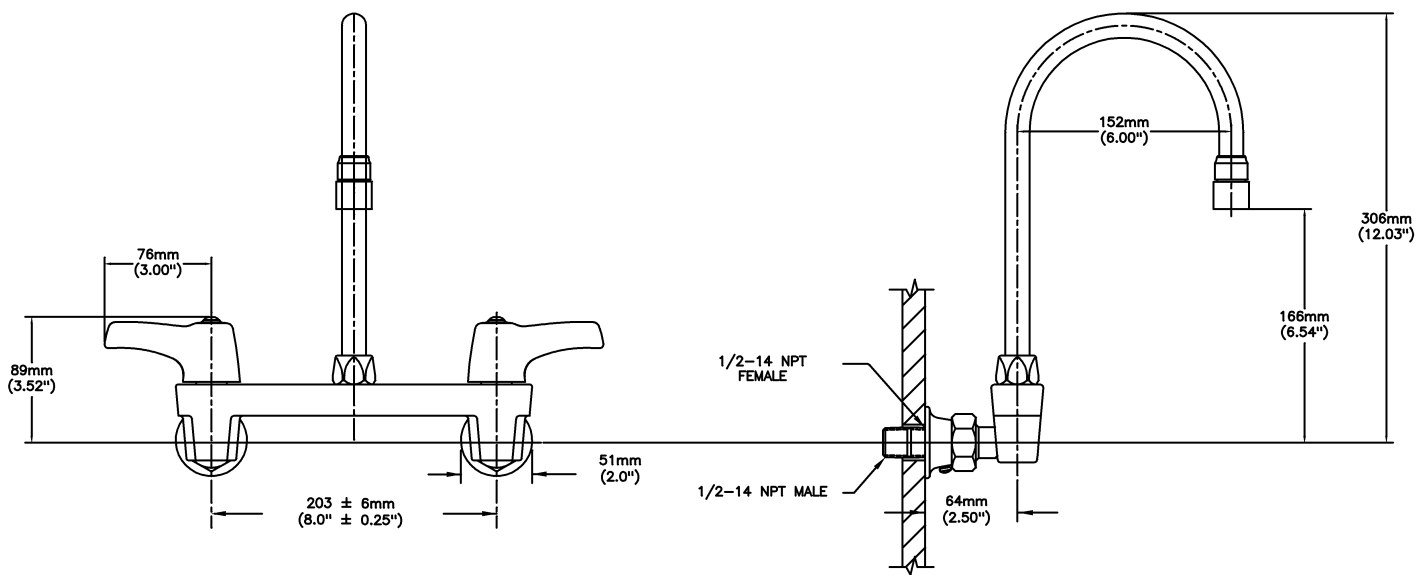

NOTES:

28T4 - 8" Wallmount LESS Integral Check Stops - TUF-TECK®

SPECIFICATION:

- 203 mm (8") centers cast brass wallmount sink faucet
- Centers adjustable from 7.75" to 8.25" unless AC option selected
- Two handle
- Polished chrome plated finish
- LESS integral stops
- CER-TECK® 1/4 turn ceramic disk cartridges
- Spout#: 9 - Gooseneck spout-6.0" spout reach - 10.4" height (unmounted)- Standard rigid/swivel field installation unless LS Limited swing option selected- Vandal resistant .090" wall thickness-(R4)
- Outlet#: 4 - Standard 1.5 GPM (5.7 L/Min) Flow Control Aerator
- Handle#: 3 - 76 mm (3") Lever Blade Handles-ADA Compliant-Metal-Color indexed-Vandal Resistant screws

OPERATION:

- Not Available

(Dimensional drawing on following page)

Delta reserves the right (1) to make changes to specifications and materials, and (2) to change or discontinue models, both without notice or obligation. Dimensions are for reference. Measurement may vary plus or minus 6mm(0.25"). Mounting locations are suggested only. Check with local codes for requirements in your area. This spec was produced July 13, 2021.

INLETS: 1/2-14 NPT (FEMALE)
OR 1/2-14 NPT (MALE) - WITH SUPPLIED NIPPLE

Delta reserves the right (1) to make changes to specifications and materials, and (2) to change or discontinue models, both without notice or obligation. Dimensions are for reference. Measurement may vary plus or minus 6mm(0.25"). Mounting locations are suggested only. Check with local codes for requirements in your area. This spec was produced July 13, 2021.