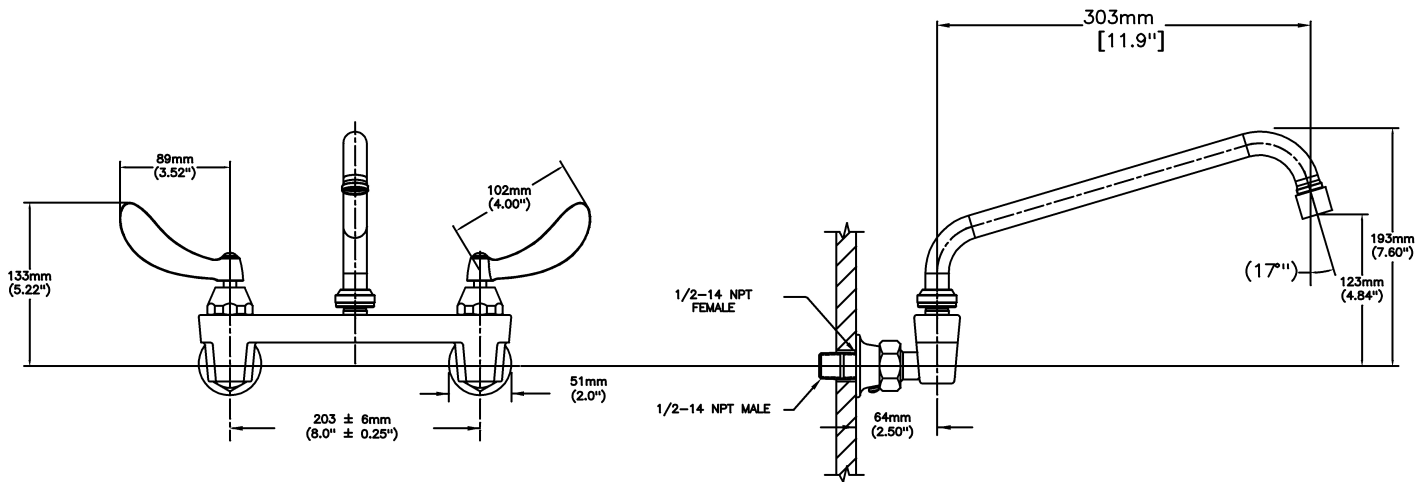

#### SPECIFICATION:

- 203 mm (8") centers cast brass wallmount sink faucet
- Centers adjustable from 7.75" to 8.25" unless AC option selected
- Two handle
- Polished chrome plated finish
- LESS integral stops
- CER-TECK® 1/4 turn ceramic disk cartridges
- Spout#: 4 - 279mm (11") Tubular Swing Spout(S7)
- Outlet#: 2 - Vandal Res.1.5 GPM (5.7 L/Min) Laminar w/Agion® Antimicrobial
- Handle#: 4 - 102 mm (4") Blade Handles- ADA Compliant-Sanitary Hoods-Metal-Color indexed-Vandal resistant screws

#### OPERATION:

- Not Available

***(Dimensional drawing on following page)***

Delta reserves the right (1) to make changes to specifications and materials, and (2) to change or discontinue models, both without notice or obligation. Dimensions are for reference. Measurement may vary plus or minus 6mm(0.25"). Mounting locations are suggested only. Check with local codes for requirements in your area. This spec was produced June 11, 2021.

INLETS: 1/2-14 NPT (FEMALE)  
OR 1/2-14 NPT (MALE) - WITH SUPPLIED NIPPLE

Delta reserves the right (1) to make changes to specifications and materials, and (2) to change or discontinue models, both without notice or obligation. Dimensions are for reference. Measurement may vary plus or minus 6mm(0.25"). Mounting locations are suggested only. Check with local codes for requirements in your area. This spec was produced June 11, 2021.