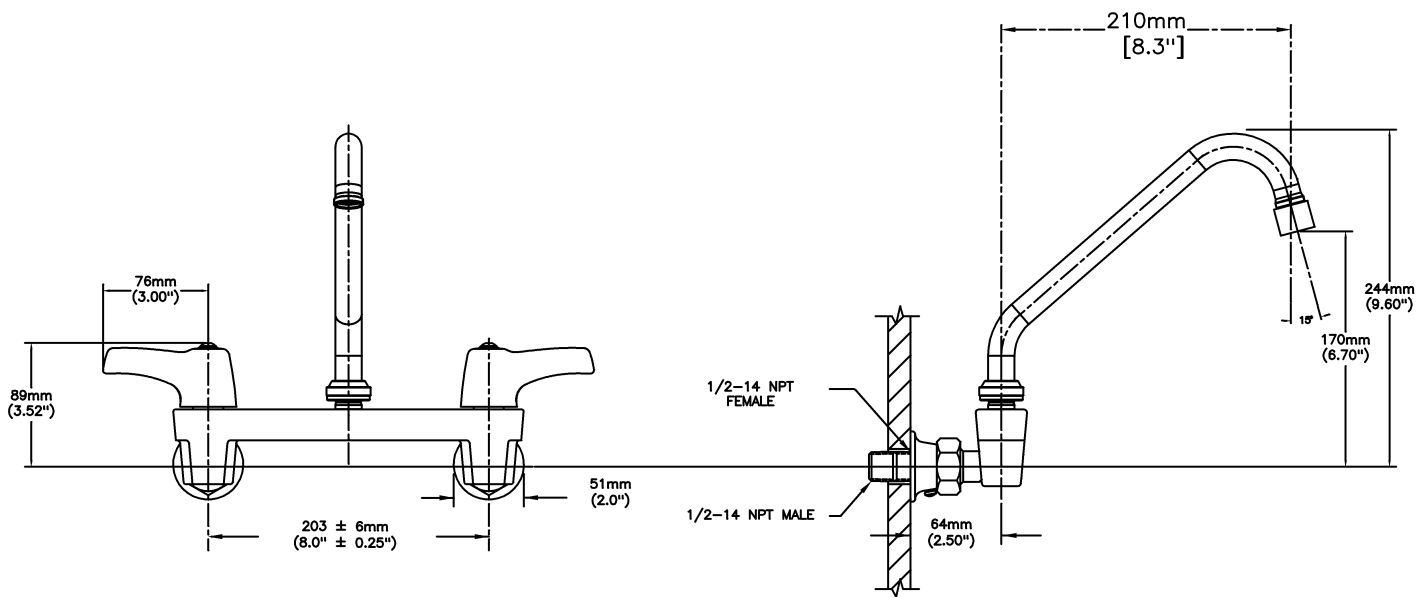

#### SPECIFICATION:

- 203 mm (8") centers cast brass wallmount sink faucet
- Centers adjustable from 7.75" to 8.25" unless AC option selected
- Two handle
- Polished chrome plated finish
- LESS integral stops
- CER-TECK® 1/4 turn ceramic disk cartridges
- Spout#: 2 - 203mm (8") Tubular Swing Spout(S5)
- Outlet#: 3 - Vandal Resistant Aerator Outlet- 1.5 GPM (5.7 L/min) Flow Rate at 60 psi- pressure compensating
- Handle#: 3 - 76 mm (3") Lever Blade Handles-ADA Compliant-Metal-Color indexed-Vandal Resistant screws

#### OPERATION:

- Not Available

***(Dimensional drawing on following page)***

Delta reserves the right (1) to make changes to specifications and materials, and (2) to change or discontinue models, both without notice or obligation. Dimensions are for reference. Measurement may vary plus or minus 6mm(0.25"). Mounting locations are suggested only. Check with local codes for requirements in your area. This spec was produced June 29, 2021.

INLETS: 1/2-14 NPT (FEMALE)  
OR 1/2-14 NPT (MALE) - WITH SUPPLIED NIPPLE

Delta reserves the right (1) to make changes to specifications and materials, and (2) to change or discontinue models, both without notice or obligation. Dimensions are for reference. Measurement may vary plus or minus 6mm(0.25"). Mounting locations are suggested only. Check with local codes for requirements in your area. This spec was produced June 29, 2021.