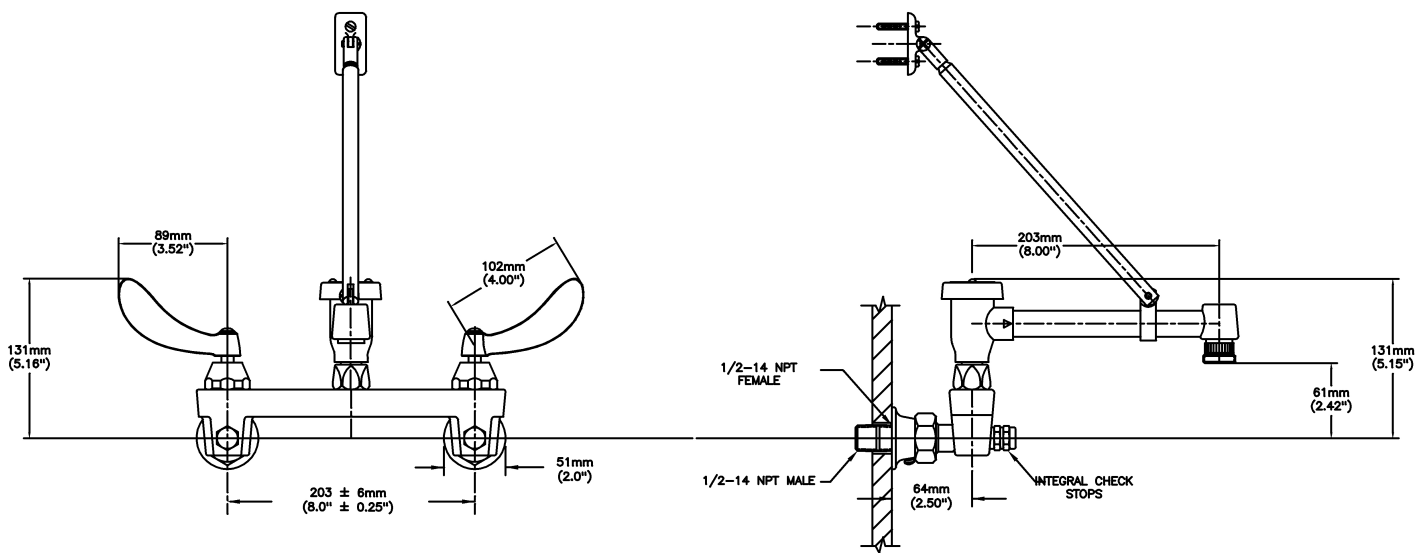

NOTES:

28T2 - 8" Wallmount WITH Integral Check Stops - TUF-TECK®

SPECIFICATION:

- 203 mm (8") centers cast brass wallmount service sink faucet
- Centers adjustable from 7.75" to 8.25" unless AC option selected
- Two handle
- With integral check stops
- Polished chrome plated finish
- Heavy duty 1/2" IPS brass pipe rigid pail hook spout
- CER-TECK® 1/4 turn ceramic disk structures
- Spout#: 3 - 267mm (10 1/2") Long Rigid Spout with Pail Hook, ADJUSTABLE Top/Bottom Brace
- Outlet#: 8 - Body mounted Angle Vacuum Breaker - Garden Hose End Outlet on spout
- Handle#: 4 - 102 mm (4") Blade Handles- ADA Compliant-Sanitary Hoods-Metal-Color indexed-Vandal resistant screws

OPERATION:

- Not Available

(Dimensional drawing on following page)

Delta reserves the right (1) to make changes to specifications and materials, and (2) to change or discontinue models, both without notice or obligation. Dimensions are for reference. Measurement may vary plus or minus 6mm(0.25"). Mounting locations are suggested only. Check with local codes for requirements in your area. This spec was produced April 14, 2021.

INLETS: 1/2-14 NPT (FEMALE)
OR 1/2-14 NPT (MALE) - WITH SUPPLIED NIPPLE

Delta reserves the right (1) to make changes to specifications and materials, and (2) to change or discontinue models, both without notice or obligation. Dimensions are for reference. Measurement may vary plus or minus 6mm(0.25"). Mounting locations are suggested only. Check with local codes for requirements in your area. This spec was produced April 14, 2021.