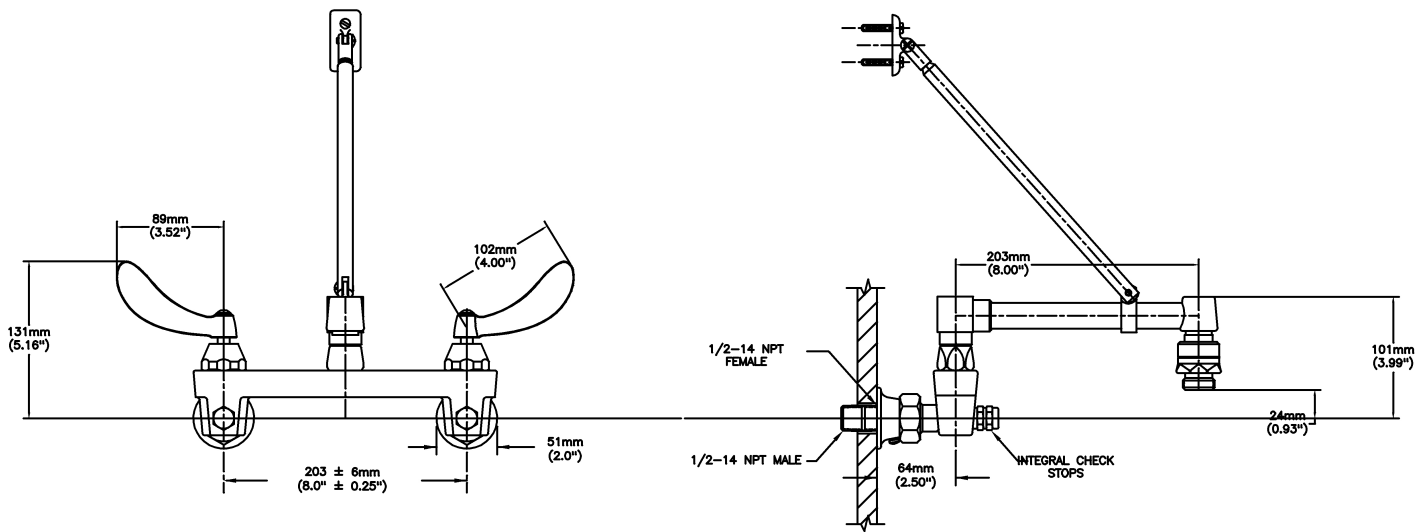

NOTES:

28T2 - 8" Wallmount WITH Integral Check Stops - TUF-TECK®

SPECIFICATION:

- 203 mm (8") centers cast brass wallmount service sink faucet
- Centers adjustable from 7.75" to 8.25" unless AC option selected
- Two handle
- With integral check stops
- Polished chrome plated finish
- Heavy duty 1/2" IPS brass pipe rigid pail hook spout
- CER-TECK® 1/4 turn ceramic disk structures
- Spout#: 3 - 267mm (10 1/2") Long Rigid Spout with Pail Hook, ADJUSTABLE Top/Bottom Brace
- Outlet#: 6 - Spout End Vacuum Breaker, Garden Hose End Outlet
- Handle#: 4 - 102 mm (4") Blade Handles- ADA Compliant-Sanitary Hoods- Metal-Color indexed-Vandal resistant screws

OPERATION:

- Not Available

(Dimensional drawing on following page)

Delta reserves the right (1) to make changes to specifications and materials, and (2) to change or discontinue models, both without notice or obligation. Dimensions are for reference. Measurement may vary plus or minus 6mm(0.25"). Mounting locations are suggested only. Check with local codes for requirements in your area. This spec was produced April 27, 2021.

INLETS: 1/2-14 NPT (FEMALE)
OR 1/2-14 NPT (MALE) - WITH SUPPLIED NIPPLE

Delta reserves the right (1) to make changes to specifications and materials, and (2) to change or discontinue models, both without notice or obligation. Dimensions are for reference. Measurement may vary plus or minus 6mm(0.25"). Mounting locations are suggested only. Check with local codes for requirements in your area. This spec was produced April 27, 2021.