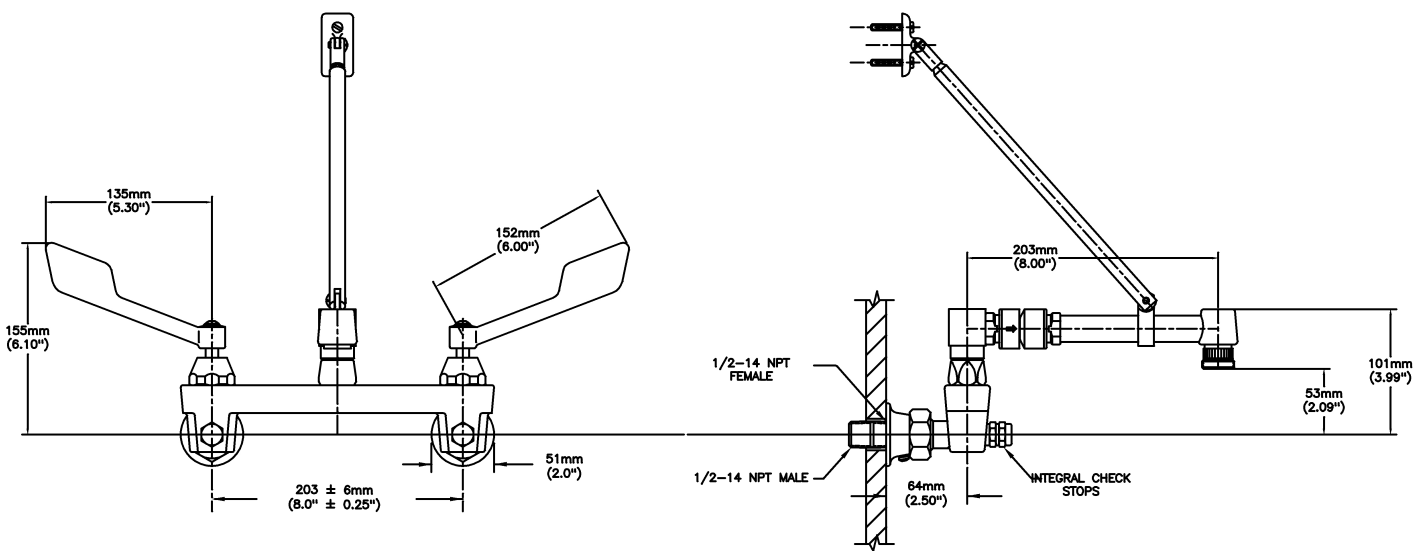

### SPECIFICATION:

- 203 mm (8") centers cast brass wallmount service sink faucet
- Centers adjustable from 7.75" to 8.25" unless AC option selected
- Two handle
- With integral check stops
- Polished chrome plated finish
- Heavy duty 1/2" IPS brass pipe rigid pail hook spout
- CER-TECK® 1/4 turn ceramic disk structures
- Spout#: 3 - 267mm (10 1/2") Long Rigid Spout with Pail Hook, ADJUSTABLE Top/Bottom Brace
- Outlet#: 1 - Body Mounted Double Check Vacuum Breaker (used when shutoff installed after outlet)-Garden Hose End on spout
- Handle#: 5 - VR 152 mm (6") Wrist Handles-ADA Compliant-Sanitary Hoods-Color indexed-Vandal resistant(VR) screws

### OPERATION:

- Not Available

***(Dimensional drawing on following page)***

Delta reserves the right (1) to make changes to specifications and materials, and (2) to change or discontinue models, both without notice or obligation. Dimensions are for reference. Measurement may vary plus or minus 6mm(0.25"). Mounting locations are suggested only. Check with local codes for requirements in your area. This spec was produced December 22, 2016.

INLETS: 1/2-14 NPT (FEMALE)  
OR 1/2-14 NPT (MALE) - WITH SUPPLIED NIPPLE

Delta reserves the right (1) to make changes to specifications and materials, and (2) to change or discontinue models, both without notice or obligation. Dimensions are for reference. Measurement may vary plus or minus 6mm(0.25"). Mounting locations are suggested only. Check with local codes for requirements in your area. This spec was produced December 22, 2016.