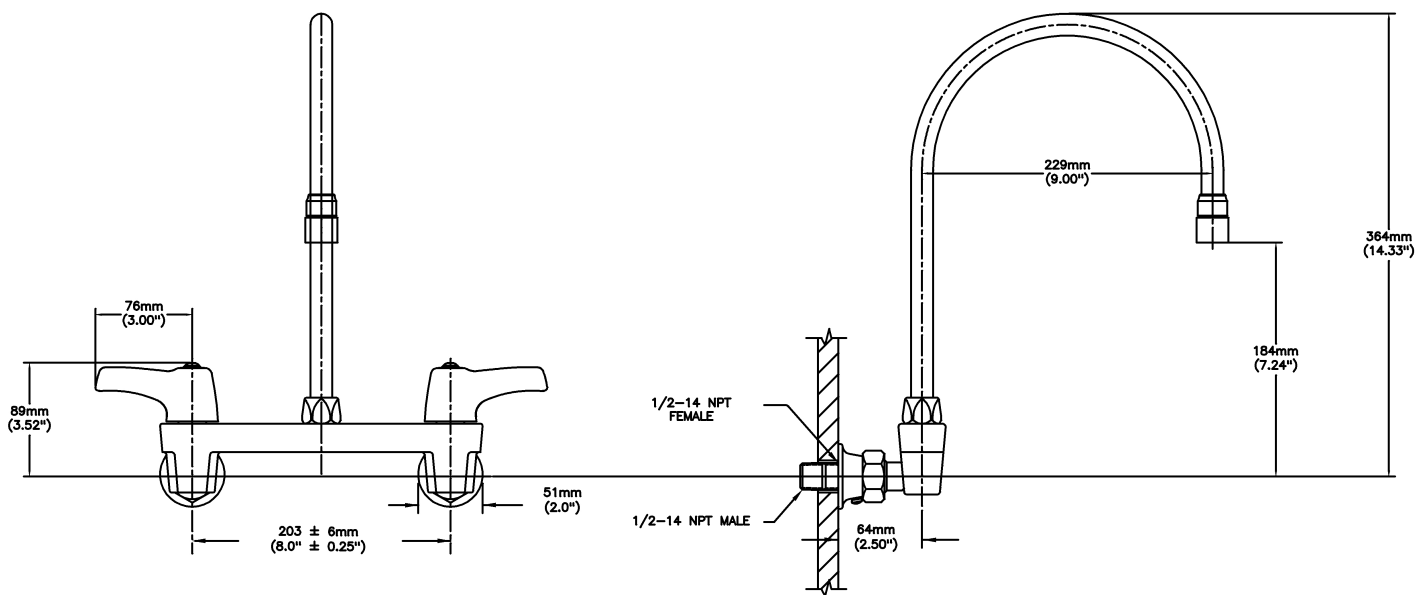

NOTES:

28T4 - 8" Wallmount LESS Integral Check Stops - TUF-TECK®

SPECIFICATION:

- 203 mm (8") centers cast brass wallmount sink faucet
- Centers adjustable from 7.75" to 8.25" unless AC option selected
- Two handle
- Polished chrome plated finish
- LESS integral stops
- CER-TECK® 1/4 turn ceramic disk cartridges
- Spout: R7 - Gooseneck spout-9.0" spout reach -12.7" height(unmounted)- Standard rigid/swivel field installation unless LS Limited swing option selected-Vandal resistant.090" wall thickness
- Outlet#: 3 - Vandal Resistant Aerator Outlet- 1.5 GPM (5.7 L/min) Flow Rate at 60 psi- pressure compensating
- Handle#: 3 - 76 mm (3") Lever Blade Handles-ADA Compliant-Metal-Color indexed-Vandal Resistant screws

OPERATION:

- Not Available

(Dimensional drawing on following page)

Delta reserves the right (1) to make changes to specifications and materials, and (2) to change or discontinue models, both without notice or obligation. Dimensions are for reference. Measurement may vary plus or minus 6mm(0.25"). Mounting locations are suggested only. Check with local codes for requirements in your area. This spec was produced July 13, 2021.

INLETS: 1/2-14 NPT (FEMALE)
OR 1/2-14 NPT (MALE) - WITH SUPPLIED NIPPLE

Delta reserves the right (1) to make changes to specifications and materials, and (2) to change or discontinue models, both without notice or obligation. Dimensions are for reference. Measurement may vary plus or minus 6mm(0.25"). Mounting locations are suggested only. Check with local codes for requirements in your area. This spec was produced July 13, 2021.