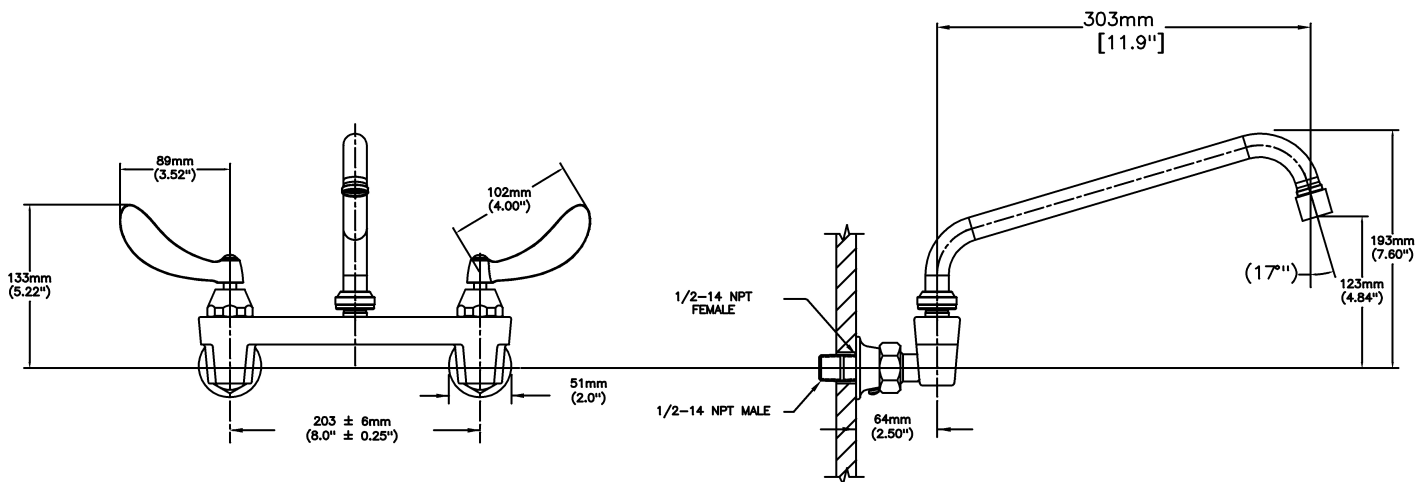

NOTES:

28T4 - 8" Wallmount LESS Integral Check Stops - TUF-TECK®

SPECIFICATION:

- 203 mm (8") centers cast brass wallmount sink faucet
- Centers adjustable from 7.75" to 8.25" unless AC option selected
- Two handle
- Polished chrome plated finish
- LESS integral stops
- CER-TECK® 1/4 turn ceramic disk cartridges
- Spout#: 4 - 279mm (11") Tubular Swing Spout(S7)
- Outlet#: 4 - Standard 1.5 GPM (5.7 L/Min) Flow Control Aerator
- Handle#: 4 - 102 mm (4") Blade Handles- ADA Compliant-Sanitary Hoods- Metal-Color indexed-Vandal resistant screws

OPERATION:

- Not Available

(Dimensional drawing on following page)

Delta reserves the right (1) to make changes to specifications and materials, and (2) to change or discontinue models, both without notice or obligation. Dimensions are for reference. Measurement may vary plus or minus 6mm(0.25"). Mounting locations are suggested only. Check with local codes for requirements in your area. This spec was produced June 23, 2021.

INLETS: 1/2-14 NPT (FEMALE)
OR 1/2-14 NPT (MALE) - WITH SUPPLIED NIPPLE

Delta reserves the right (1) to make changes to specifications and materials, and (2) to change or discontinue models, both without notice or obligation. Dimensions are for reference. Measurement may vary plus or minus 6mm(0.25"). Mounting locations are suggested only. Check with local codes for requirements in your area. This spec was produced June 23, 2021.