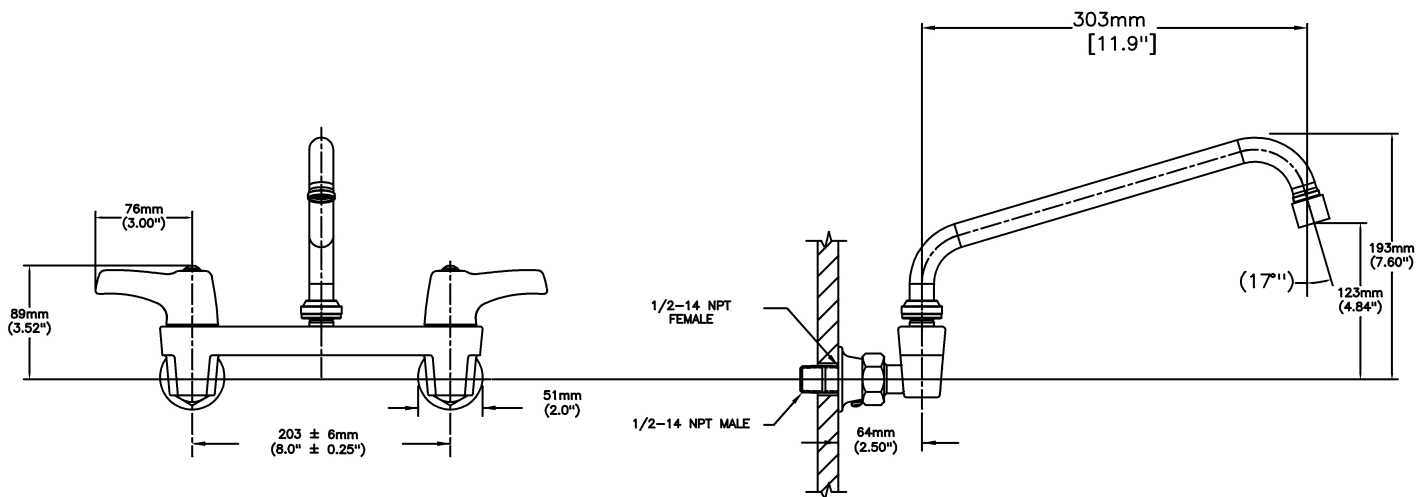

### SPECIFICATION:

- 203 mm (8") centers cast brass wallmount sink faucet
- Centers adjustable from 7.75" to 8.25" unless AC option selected
- Two handle
- Polished chrome plated finish
- LESS integral stops
- CER-TECK® 1/4 turn ceramic disk cartridges
- Spout#: 4 - 279mm (11") Tubular Swing Spout(S7)
- Outlet#: 4 - Standard 1.5 GPM (5.7 L/Min) Flow Control Aerator
- Handle#: 3 - 76 mm (3") Lever Blade Handles-ADA Compliant-Metal-Color indexed-Vandal Resistant screws

### OPERATION:

- Not Available

***(Dimensional drawing on following page)***

Delta reserves the right (1) to make changes to specifications and materials, and (2) to change or discontinue models, both without notice or obligation. Dimensions are for reference. Measurement may vary plus or minus 6mm(0.25"). Mounting locations are suggested only. Check with local codes for requirements in your area. This spec was produced April 20, 2021.

INLETS: 1/2-14 NPT (FEMALE)  
OR 1/2-14 NPT (MALE) - WITH SUPPLIED NIPPLE

Delta reserves the right (1) to make changes to specifications and materials, and (2) to change or discontinue models, both without notice or obligation. Dimensions are for reference. Measurement may vary plus or minus 6mm(0.25"). Mounting locations are suggested only. Check with local codes for requirements in your area. This spec was produced April 20, 2021.