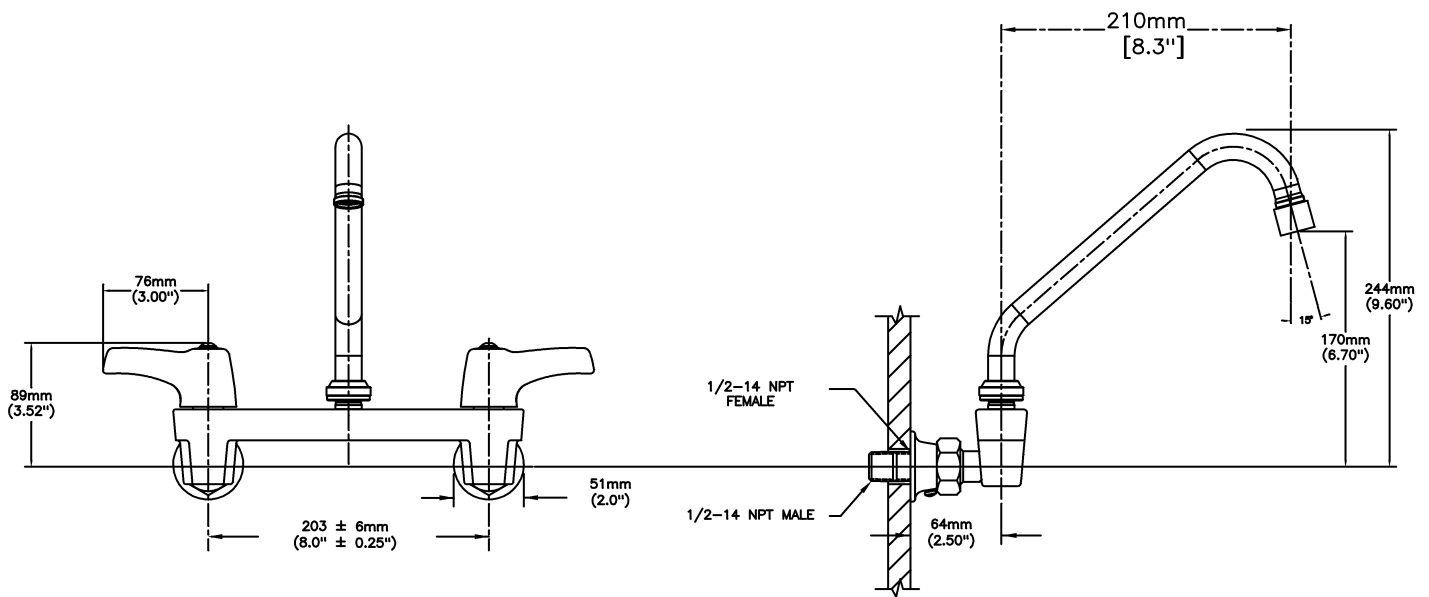

Sink Faucet Wallmount

8" Wallmount LESS Integral Check Stops -CER-TECK®

Model No: 28C4243

COMPLIES WITH:

- CSA certified.
- Complies to ASME A112.18.1/CSA B125.1
- For commercial use only
- Verified compliant with 0.25% weighted average Pb content regulations
- (Contact Delta Representative for State and/or Local Approvals)

NOTES:

28T4 - 8" Wallmount LESS Integral Check Stops - TUF-TECK®

SPECIFICATION:

- 203 mm (8") centers cast brass wallmount sink faucet
- Centers adjustable from 7.75" to 8.25" unless AC option selected
- Two handle
- Polished chrome plated finish
- LESS integral stops
- CER-TECK® 1/4 turn ceramic disk cartridges
- Spout#: 2 - 203mm (8") Tubular Swing Spout(S5)
- Outlet#: 4 - Standard 1.5 GPM (5.7 L/Min) Flow Control Aerator
- Handle#: 3 - 76 mm (3") Lever Blade Handles-ADA Compliant-Metal-Color indexed-Vandal Resistant screws

OPERATION:

- Not Available

(Dimensional drawing on following page)

Delta reserves the right (1) to make changes to specifications and materials, and (2) to change or discontinue models, both without notice or obligation. Dimensions are for reference. Measurement may vary plus or minus 6mm(0.25"). Mounting locations are suggested only. Check with local codes for requirements in your area. This spec was produced April 16, 2021.

INLETS: 1/2-14 NPT (FEMALE)
OR 1/2-14 NPT (MALE) - WITH SUPPLIED NIPPLE

Delta reserves the right (1) to make changes to specifications and materials, and (2) to change or discontinue models, both without notice or obligation. Dimensions are for reference. Measurement may vary plus or minus 6mm(0.25"). Mounting locations are suggested only. Check with local codes for requirements in your area. This spec was produced April 16, 2021.