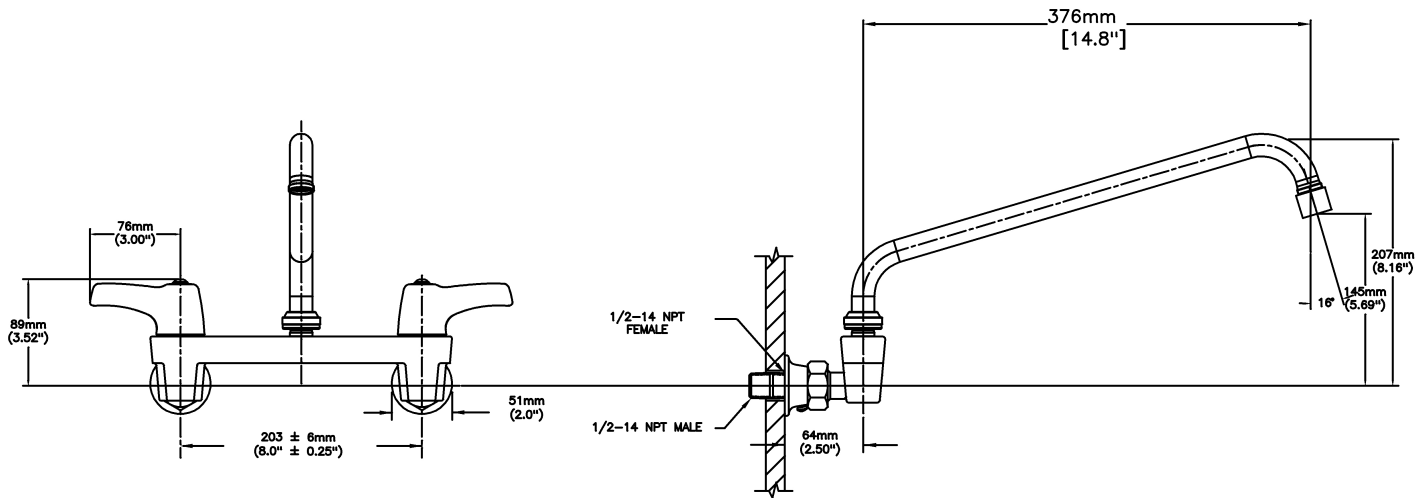

NOTES:

28T4 - 8" Wallmount LESS Integral Check Stops - TUF-TECK®

SPECIFICATION:

- 203 mm (8") centers cast brass wallmount sink faucet
- Centers adjustable from 7.75" to 8.25" unless AC option selected
- Two handle
- Polished chrome plated finish
- LESS integral stops
- CER-TECK® 1/4 turn ceramic disk cartridges
- Spout: S8 - 356mm (14") Tubular Swing Spout(S8)
- Outlet#: 3 - Vandal Resistant Aerator Outlet- 1.5 GPM (5.7 L/min) Flow Rate at 60 psi- pressure compensating
- Handle#: 3 - 76 mm (3") Lever Blade Handles-ADA Compliant-Metal-Color indexed-Vandal Resistant screws

OPERATION:

- Not Available

(Dimensional drawing on following page)

Delta reserves the right (1) to make changes to specifications and materials, and (2) to change or discontinue models, both without notice or obligation. Dimensions are for reference. Measurement may vary plus or minus 6mm(0.25"). Mounting locations are suggested only. Check with local codes for requirements in your area. This spec was produced July 13, 2021.

INLETS: 1/2-14 NPT (FEMALE)
OR 1/2-14 NPT (MALE) - WITH SUPPLIED NIPPLE

Delta reserves the right (1) to make changes to specifications and materials, and (2) to change or discontinue models, both without notice or obligation. Dimensions are for reference. Measurement may vary plus or minus 6mm(0.25"). Mounting locations are suggested only. Check with local codes for requirements in your area. This spec was produced July 13, 2021.