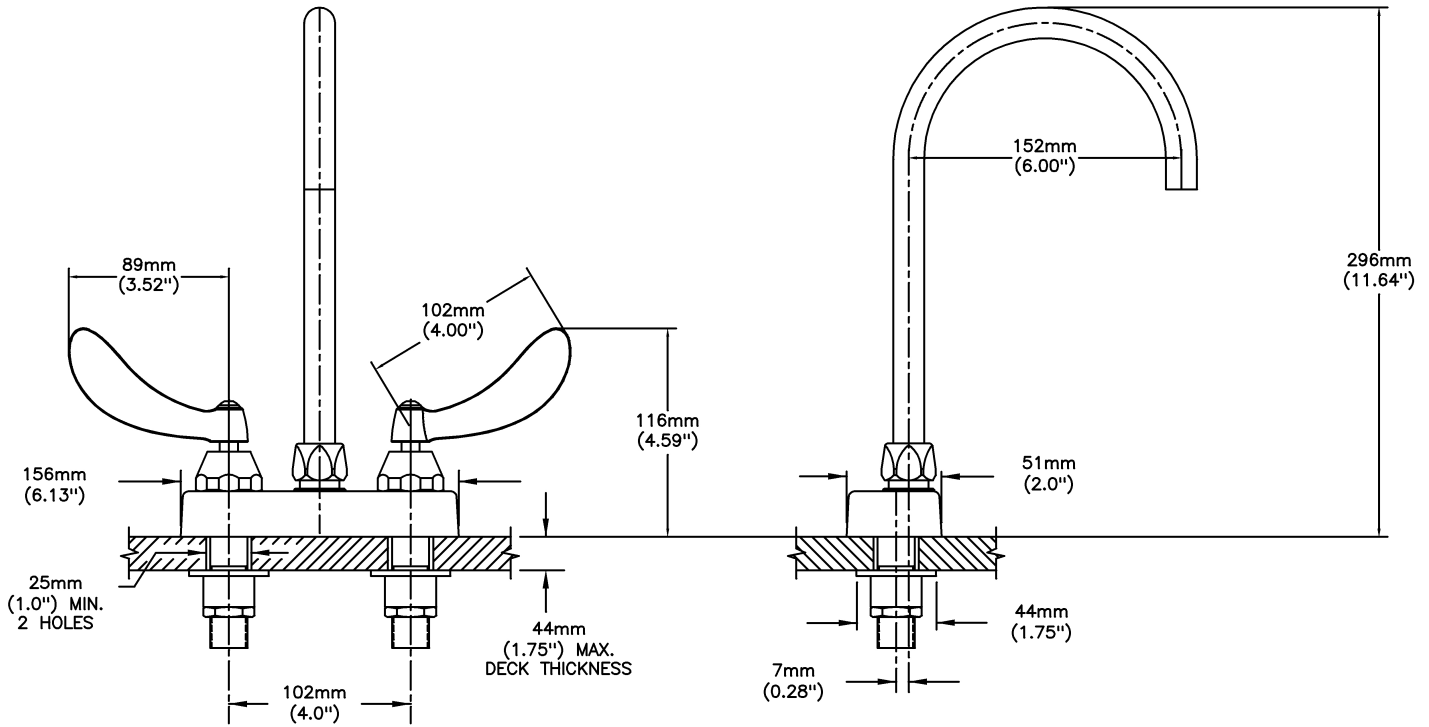

#### SPECIFICATION:

- HEAVY DUTY CAST BRASS sink faucet
- 102mm (4") centers, two handle
- Polished chrome plated finish
- CER-TECK® ceramic structures
- Metal hold-down package
- Spout#: 9 - Gooseneck spout-6.0" spout reach - 10.4" height (unmounted)- Standard rigid/swivel field installation unless LS Limited swing option selected- Vandal resistant .090" wall thickness-(R4)
- Outlet#: 7 - Smooth Spout End with Laminar Flow Control in Spout Base - 1.0 GPM (3.8L/min)
- Handle#: 4 - 102 mm (4") Blade Handles- ADA Compliant-Sanitary Hoods- Metal-Color indexed-Vandal resistant screws

#### OPERATION:

- Not Available

***(Dimensional drawing on following page)***

Delta reserves the right (1) to make changes to specifications and materials, and (2) to change or discontinue models, both without notice or obligation. Dimensions are for reference. Measurement may vary plus or minus 6mm(0.25"). Mounting locations are suggested only. Check with local codes for requirements in your area. This spec was produced April 27, 2021.

INLET FOR 3/8" OR 1/2" FLEXIBLE RISER  
OR 1/2-14 NPSM COUPLING NUT (NOT SUPPLIED)

Delta reserves the right (1) to make changes to specifications and materials, and (2) to change or discontinue models, both without notice or obligation. Dimensions are for reference. Measurement may vary plus or minus 6mm(0.25"). Mounting locations are suggested only. Check with local codes for requirements in your area. This spec was produced April 27, 2021.