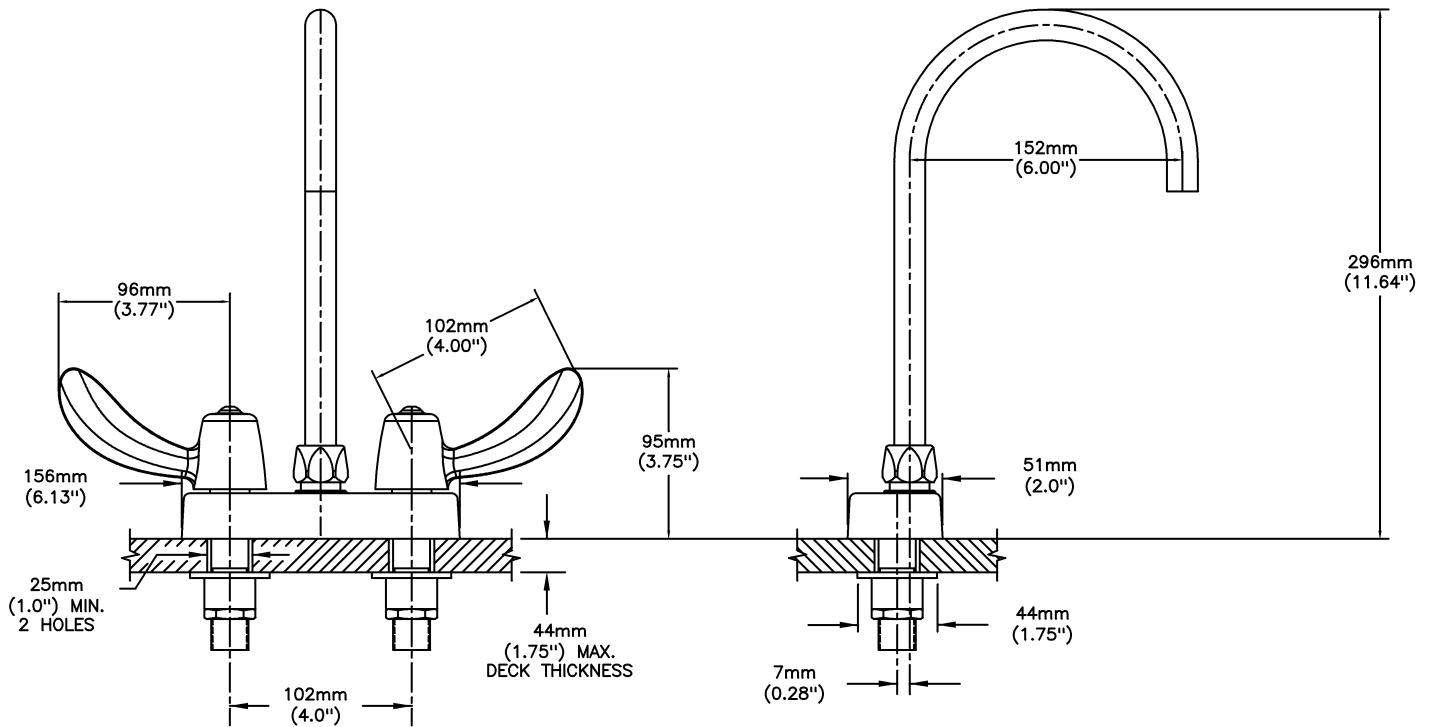

Lavatory Faucets

4" deck LESS pop-up - CER-TECK® ceramic structures

Model No: 27C4972

COMPLIES WITH:

- Verified compliant with 0.25% weighted average Pb content regulations
- CSA certified.
- Complies to ASME A112.18.1/CSA B125.1
- Outlet options 2, 3, 4 and 7 are EPA WaterSense listed
- (Contact Delta Representative for State and/or Local Approvals)

NOTES:

27T4 - 4" deck LESS pop-up -TUF-TECK® compression structures

SPECIFICATION:

- HEAVY DUTY CAST BRASS sink faucet
- 102mm (4") centers, two handle
- Polished chrome plated finish
- CER-TECK® ceramic structures
- Metal hold-down package
- Spout#: 9 - Gooseneck spout-6.0" spout reach - 10.4" height (unmounted)- Standard rigid/swivel field installation unless LS Limited swing option selected- Vandal resistant .090" wall thickness-(R4)
- Outlet#: 7 - Smooth Spout End with Laminar Flow Control in Spout Base - 1.0 GPM (3.8L/min)
- Handle#: 2 - 102 mm (4") Hooded Blade Handles-ADA compliant-Metal- Color indexed-Vandal resistant screws

OPERATION:

- Not Available

(Dimensional drawing on following page)

Delta reserves the right (1) to make changes to specifications and materials, and (2) to change or discontinue models, both without notice or obligation. Dimensions are for reference. Measurement may vary plus or minus 6mm(0.25"). Mounting locations are suggested only. Check with local codes for requirements in your area. This spec was produced May 27, 2021.

INLET FOR 3/8" OR 1/2" FLEXIBLE RISER
OR 1/2-14 NPSM COUPLING NUT (NOT SUPPLIED)

Delta reserves the right (1) to make changes to specifications and materials, and (2) to change or discontinue models, both without notice or obligation. Dimensions are for reference. Measurement may vary plus or minus 6mm(0.25"). Mounting locations are suggested only. Check with local codes for requirements in your area. This spec was produced May 27, 2021.