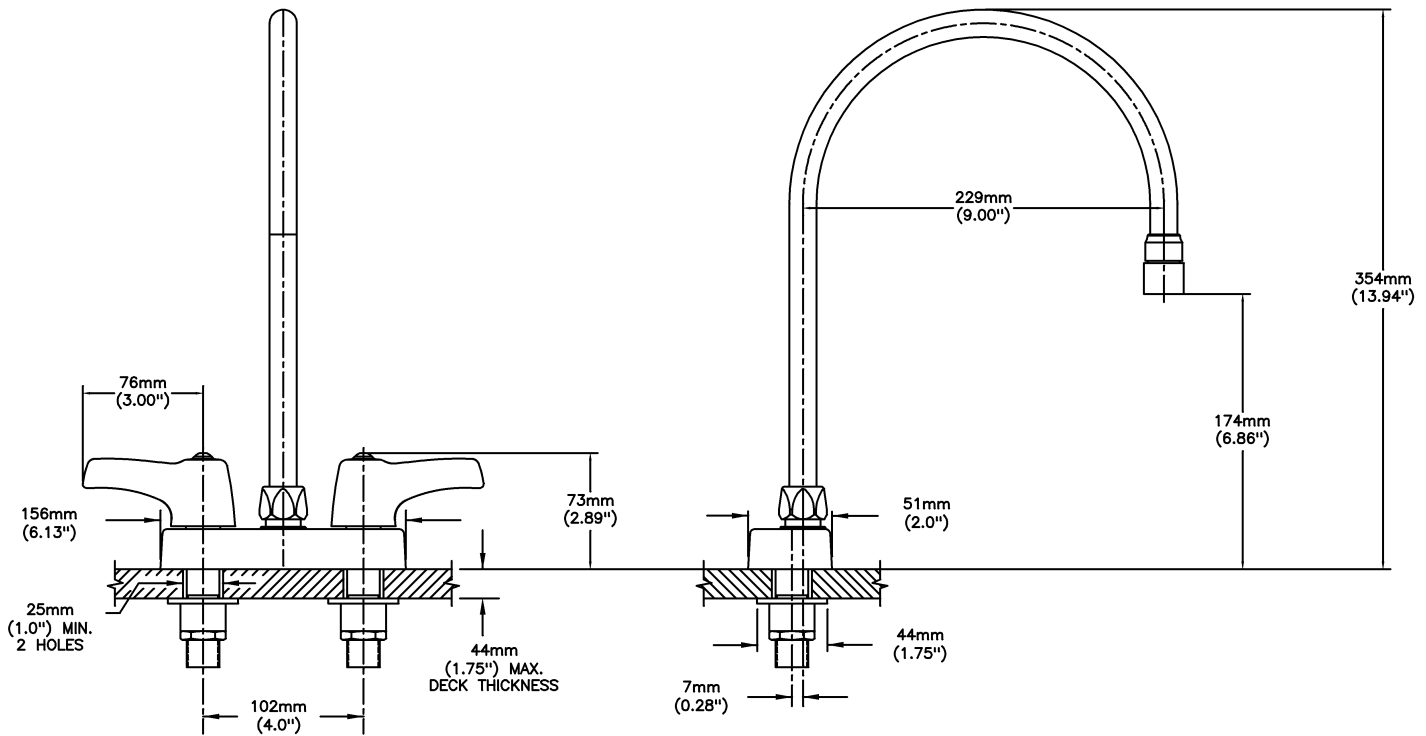

Lavatory Faucets

4" deck LESS pop-up - CER-TECK® ceramic structures

Model No: 27C4943-R7

COMPLIES WITH:

- Verified compliant with 0.25% weighted average Pb content regulations
- CSA certified.
- Complies to ASME A112.18.1/CSA B125.1
- Outlet options 2, 3, 4 and 7 are EPA WaterSense listed
- (Contact Delta Representative for State and/or Local Approvals)

NOTES:

27T4 - 4" deck LESS pop-up -TUF-TECK® compression structures

SPECIFICATION:

- HEAVY DUTY CAST BRASS sink faucet
- 102mm (4") centers, two handle
- Polished chrome plated finish
- CER-TECK® ceramic structures
- Metal hold-down package
- Spout: R7 - Gooseneck spout-9.0" spout reach -12.7" height(unmounted)- Standard rigid/swivel field installation unless LS Limited swing option selected-Vandal resistant.090" wall thickness
- Outlet#: 4 - Standard 1.5 GPM (5.7 L/Min) Flow Control Aerator
- Handle#: 3 - 76 mm (3") Lever Blade Handles-ADA Compliant-Metal-Color indexed-Vandal Resistant screws

OPERATION:

- Not Available

(Dimensional drawing on following page)

Delta reserves the right (1) to make changes to specifications and materials, and (2) to change or discontinue models, both without notice or obligation. Dimensions are for reference. Measurement may vary plus or minus 6mm(0.25"). Mounting locations are suggested only. Check with local codes for requirements in your area. This spec was produced June 14, 2021.

INLET FOR 3/8" OR 1/2" FLEXIBLE RISER
OR 1/2-14 NPSM COUPLING NUT (NOT SUPPLIED)

Delta reserves the right (1) to make changes to specifications and materials, and (2) to change or discontinue models, both without notice or obligation. Dimensions are for reference. Measurement may vary plus or minus 6mm(0.25"). Mounting locations are suggested only. Check with local codes for requirements in your area. This spec was produced June 14, 2021.