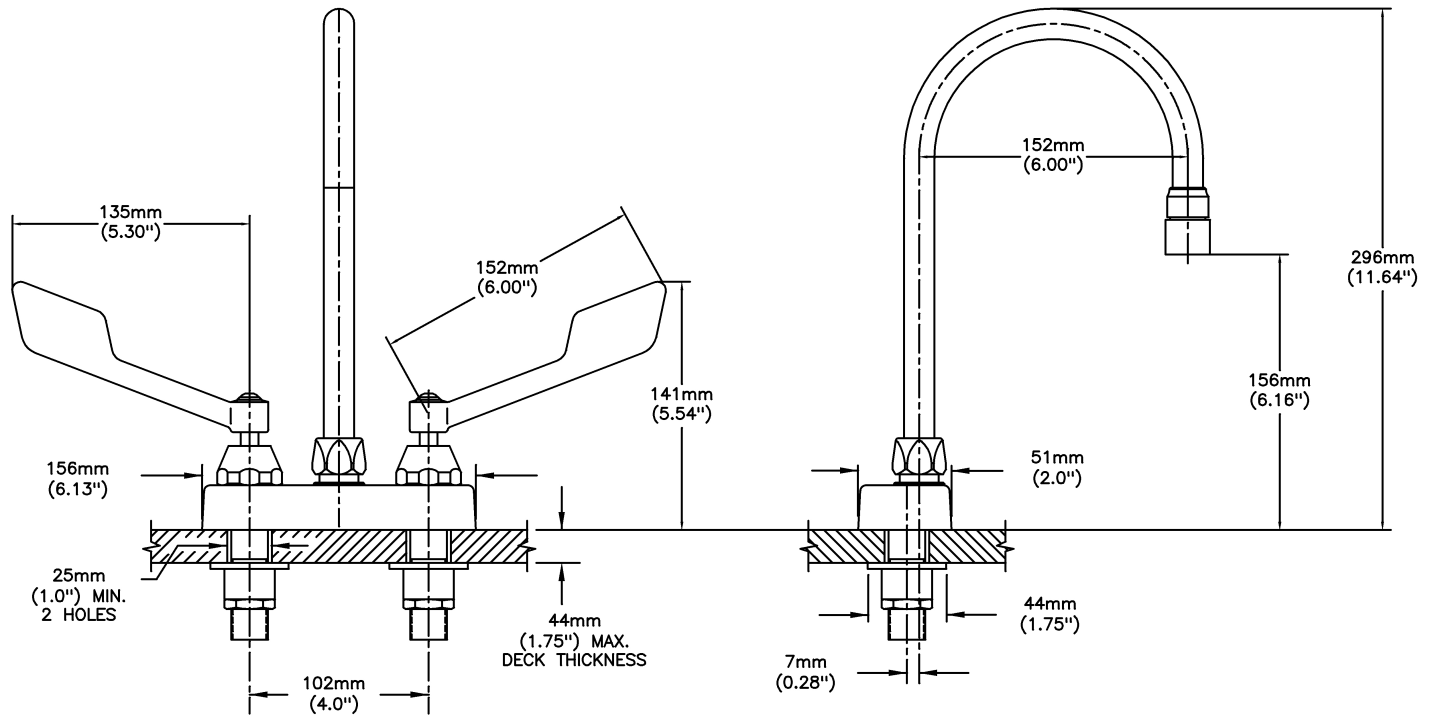

Lavatory Faucets

4" deck LESS pop-up - CER-TECK® ceramic structures

Model No: 27C4925

COMPLIES WITH:

- Verified compliant with 0.25% weighted average Pb content regulations
- CSA certified.
- Complies to ASME A112.18.1/CSA B125.1
- Outlet options 2 and 7 are EPA WaterSense listed
- (Contact Delta Representative for State and/or Local Approvals)

NOTES:

27T4 - 4" deck LESS pop-up -TUF-TECK® compression structures

SPECIFICATION:

- HEAVY DUTY CAST BRASS sink faucet
- 102mm (4") centers, two handle
- Polished chrome plated finish
- CER-TECK® ceramic structures
- Metal hold-down package
- Spout#: 9 - Gooseneck spout-6.0" spout reach - 10.4" height (unmounted)- Standard rigid/swivel field installation unless LS Limited swing option selected- Vandal resistant .090" wall thickness-(R4)
- Outlet#: 2 - Vandal Resistant 1.5 GPM (5.7 L/Min) Laminar w/Agion® Antimicrobial
- Handle#: 5 - 152 mm (6") Wrist Blade Handles-ADA Compliant- Sanitary Hoods-Metal-Color indexed-Vandal resistant screws

OPERATION:

- Not Available

(Dimensional drawing on following page)

Delta reserves the right (1) to make changes to specifications and materials, and (2) to change or discontinue models, both without notice or obligation. Dimensions are for reference. Measurement may vary plus or minus 6mm(0.25"). Mounting locations are suggested only. Check with local codes for requirements in your area. This spec was produced April 16, 2021.

INLET FOR 3/8" OR 1/2" FLEXIBLE RISER
OR 1/2-14 NPSM COUPLING NUT (NOT SUPPLIED)

Delta reserves the right (1) to make changes to specifications and materials, and (2) to change or discontinue models, both without notice or obligation. Dimensions are for reference. Measurement may vary plus or minus 6mm(0.25"). Mounting locations are suggested only. Check with local codes for requirements in your area. This spec was produced April 16, 2021.