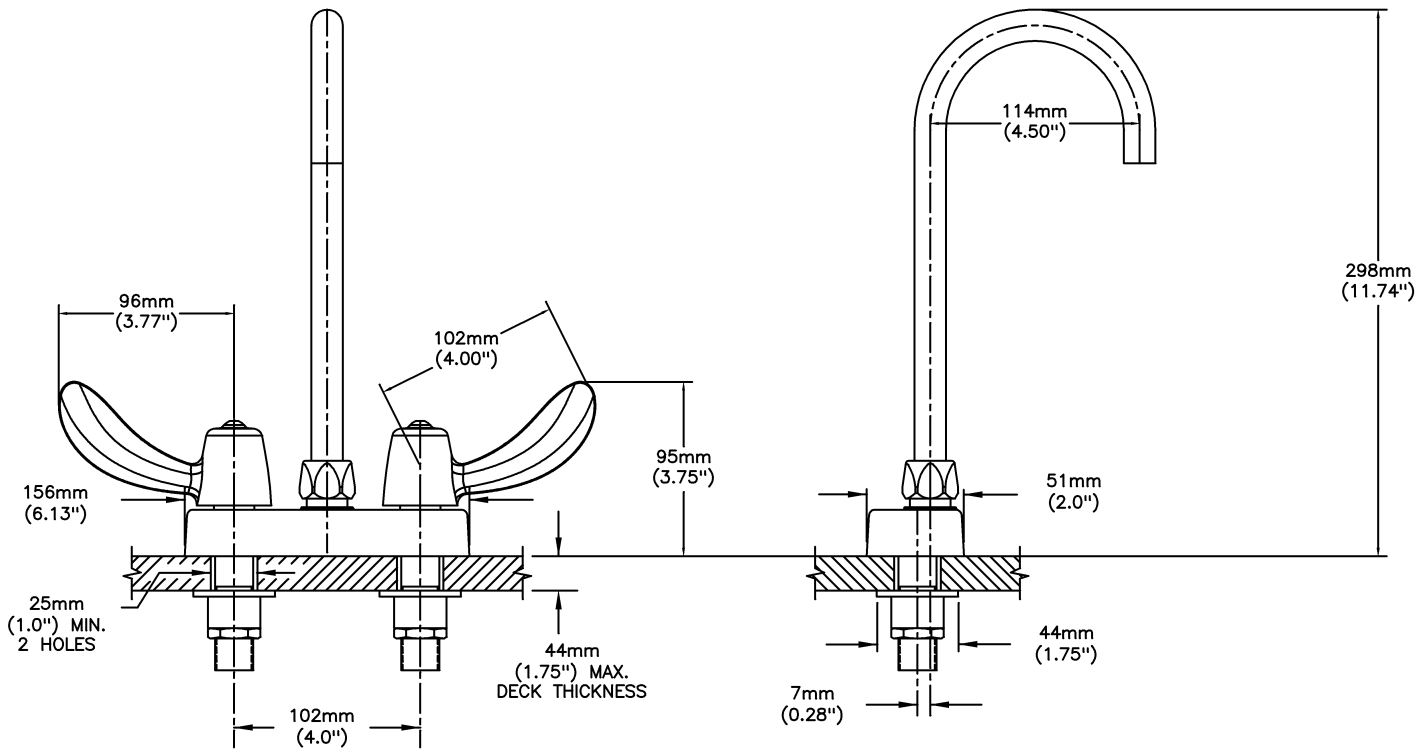

Lavatory Faucets

4" deck LESS pop-up - CER-TECK® ceramic structures

Model No: 27C4872

COMPLIES WITH:

- Verified compliant with 0.25% weighted average Pb content regulations
- CSA certified.
- Complies to ASME A112.18.1/CSA B125.1
- Outlet options 2, 3, 4 and 7 are EPA WaterSense listed
- (Contact Delta Representative for State and/or Local Approvals)

NOTES:

27T4 - 4" deck LESS pop-up -TUF-TECK® compression structures

SPECIFICATION:

- HEAVY DUTY CAST BRASS sink faucet
- 102mm (4") centers, two handle
- Polished chrome plated finish
- CER-TECK® ceramic structures
- Metal hold-down package
- Spout#: 8 - Gooseneck spout-4.5" spout reach -Standard rigid/swivel field installation-Vandal resistant .090" wall thickness(R2)
- Outlet#: 7 - Smooth Spout End with Laminar Flow Control in Spout Base - 1.0 GPM (3.8L/min)
- Handle#: 2 - 102 mm (4") Hooded Blade Handles-ADA compliant-Metal-Color indexed-Vandal resistant screws

OPERATION:

- Not Available

(Dimensional drawing on following page)

Delta reserves the right (1) to make changes to specifications and materials, and (2) to change or discontinue models, both without notice or obligation. Dimensions are for reference. Measurement may vary plus or minus 6mm(0.25"). Mounting locations are suggested only. Check with local codes for requirements in your area. This spec was produced April 29, 2021.

INLET FOR 3/8" OR 1/2" FLEXIBLE RISER
OR 1/2-14 NPSM COUPLING NUT (NOT SUPPLIED)

Delta reserves the right (1) to make changes to specifications and materials, and (2) to change or discontinue models, both without notice or obligation. Dimensions are for reference. Measurement may vary plus or minus 6mm(0.25"). Mounting locations are suggested only. Check with local codes for requirements in your area. This spec was produced April 29, 2021.