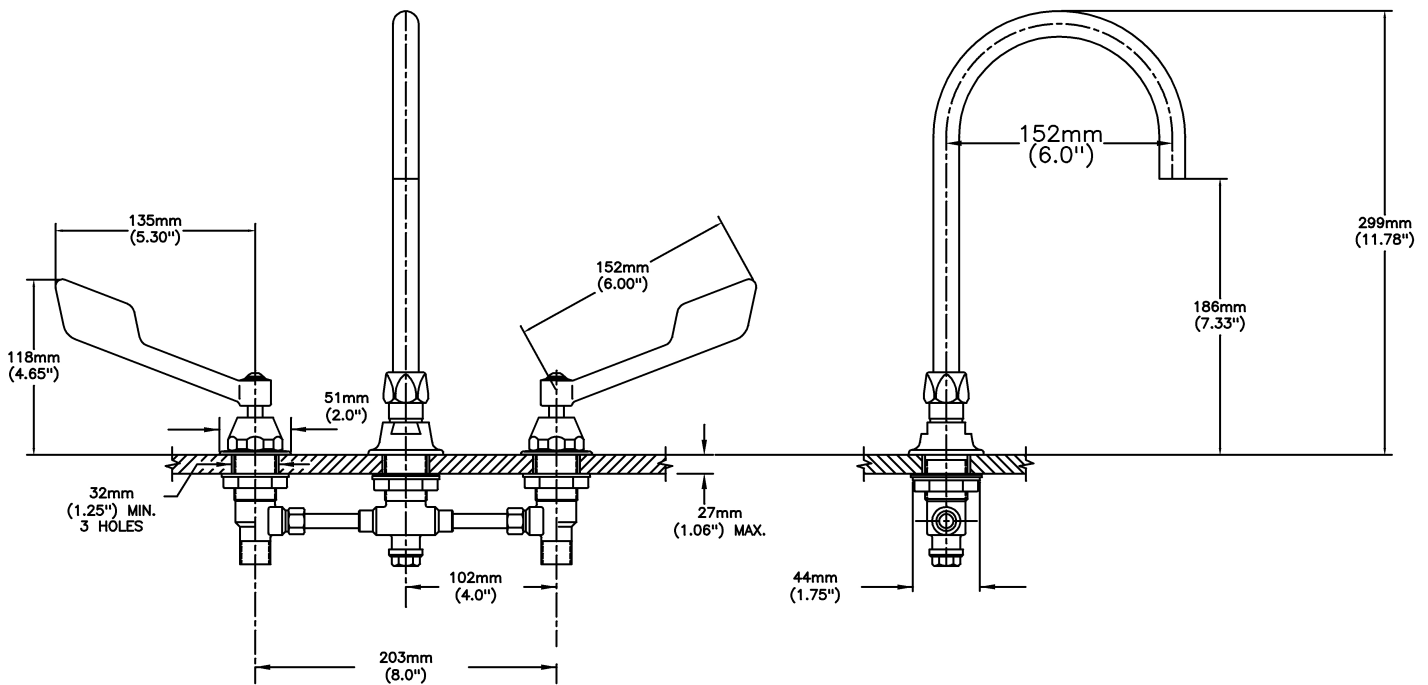

#### SPECIFICATION:

- Below deckmount sink faucet
- 203 mm (8") centers, two handle
- Polished chrome plated finish
- Cast brass bodies
- Metal hold-down package
- CER-TECK® 1/4 turn ceramic structures
- CER-TECK® ceramic structures
- Spout: R4 - Smooth End Gooseneck-6.0" spout reach -10.4" height (unmounted)-Standard rigid/swivel field installation unless LS Limited swing option selected- Vandal resistant .090" wall thickness-(R4)
- Outlet#: 7 - Smooth Spout End with Laminar Flow Control in Spout Base - 1.0 GPM (3.8L/min)
- Handle#: 5 - 152 mm (6") Wrist Blade Handles-ADA Compliant- Sanitary Hoods-Metal-Color indexed-Vandal resistant screws

#### OPERATION:

- Not Available

***(Dimensional drawing on following page)***

Delta reserves the right (1) to make changes to specifications and materials, and (2) to change or discontinue models, both without notice or obligation. Dimensions are for reference. Measurement may vary plus or minus 6mm(0.25"). Mounting locations are suggested only. Check with local codes for requirements in your area. This spec was produced June 21, 2021.

Delta reserves the right (1) to make changes to specifications and materials, and (2) to change or discontinue models, both without notice or obligation. Dimensions are for reference. Measurement may vary plus or minus 6mm(0.25"). Mounting locations are suggested only. Check with local codes for requirements in your area. This spec was produced June 21, 2021.