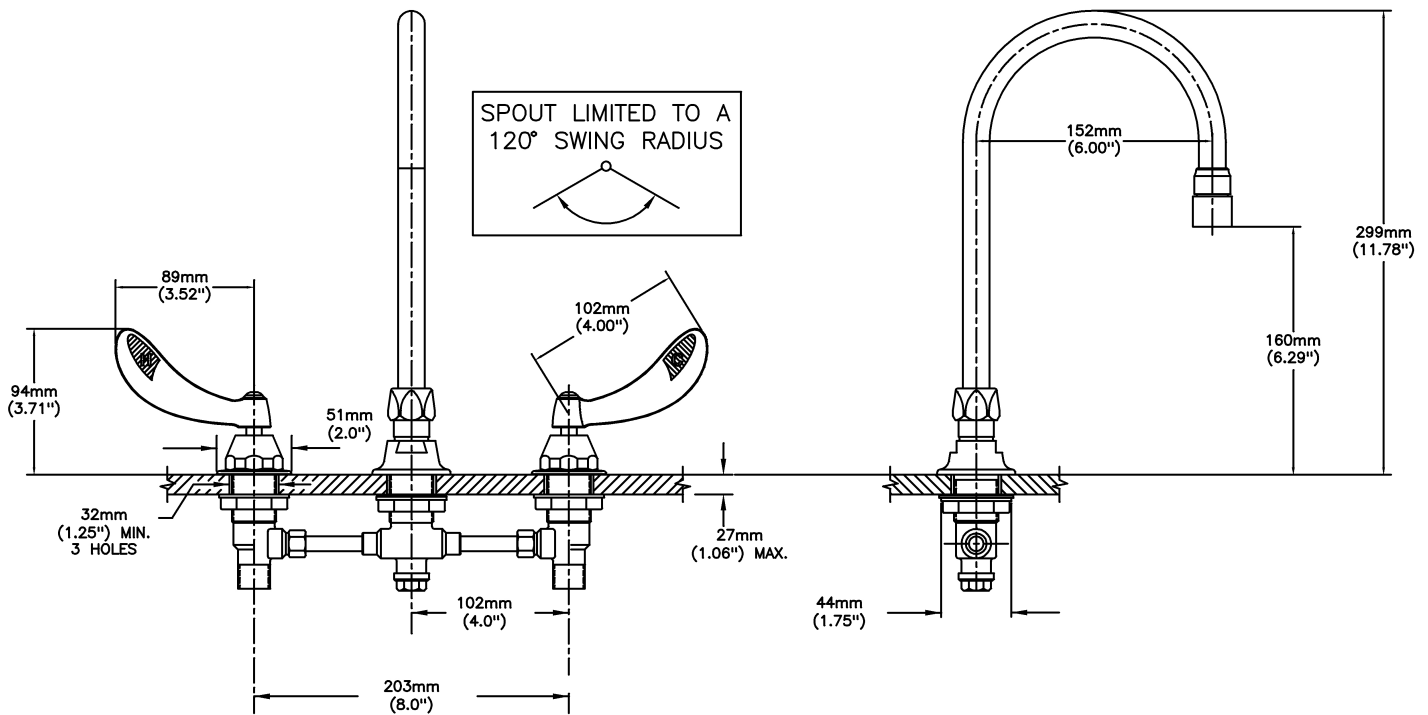

#### SPECIFICATION:

- Below deckmount sink faucet
- 203 mm (8") centers, two handle
- Polished chrome plated finish
- Cast brass bodies
- Metal hold-down package
- CER-TECK® 1/4 turn ceramic structures
- CER-TECK® ceramic structures
- Spout#: 9 - Gooseneck spout-6.0" spout reach - 10.4" height (unmounted)- Standard rigid/swivel field installation unless LS Limited swing option selected- Vandal resistant .090" wall thickness-(R4)
- Outlet#: 2 - Vandal Res.1.5 GPM (5.7 L/Min) Laminar w/Agion® Antimicrobial
- Handle#: 4 - 102 mm (4") Blade Handles- ADA Compliant-Sanitary Hoods- Metal-Color indexed-Vandal resistant screws
- 120 degrees limited swing of spout (LS)
- Handle Temperature Indicators

#### OPERATION:

- Not Available

***(Dimensional drawing on following page)***

Delta reserves the right (1) to make changes to specifications and materials, and (2) to change or discontinue models, both without notice or obligation. Dimensions are for reference. Measurement may vary plus or minus 6mm(0.25"). Mounting locations are suggested only. Check with local codes for requirements in your area. This spec was produced July 13, 2021.

SPOUT LIMITED TO A 120° SWING RADIUS

INLET FOR 3/8" OR 1/2" FLEXIBLE RISER  
OR 1/2-14 NPSM COUPLING NUT (NOT SUPPLIED)

Delta reserves the right (1) to make changes to specifications and materials, and (2) to change or discontinue models, both without notice or obligation. Dimensions are for reference. Measurement may vary plus or minus 6mm(0.25"). Mounting locations are suggested only. Check with local codes for requirements in your area. This spec was produced July 13, 2021.