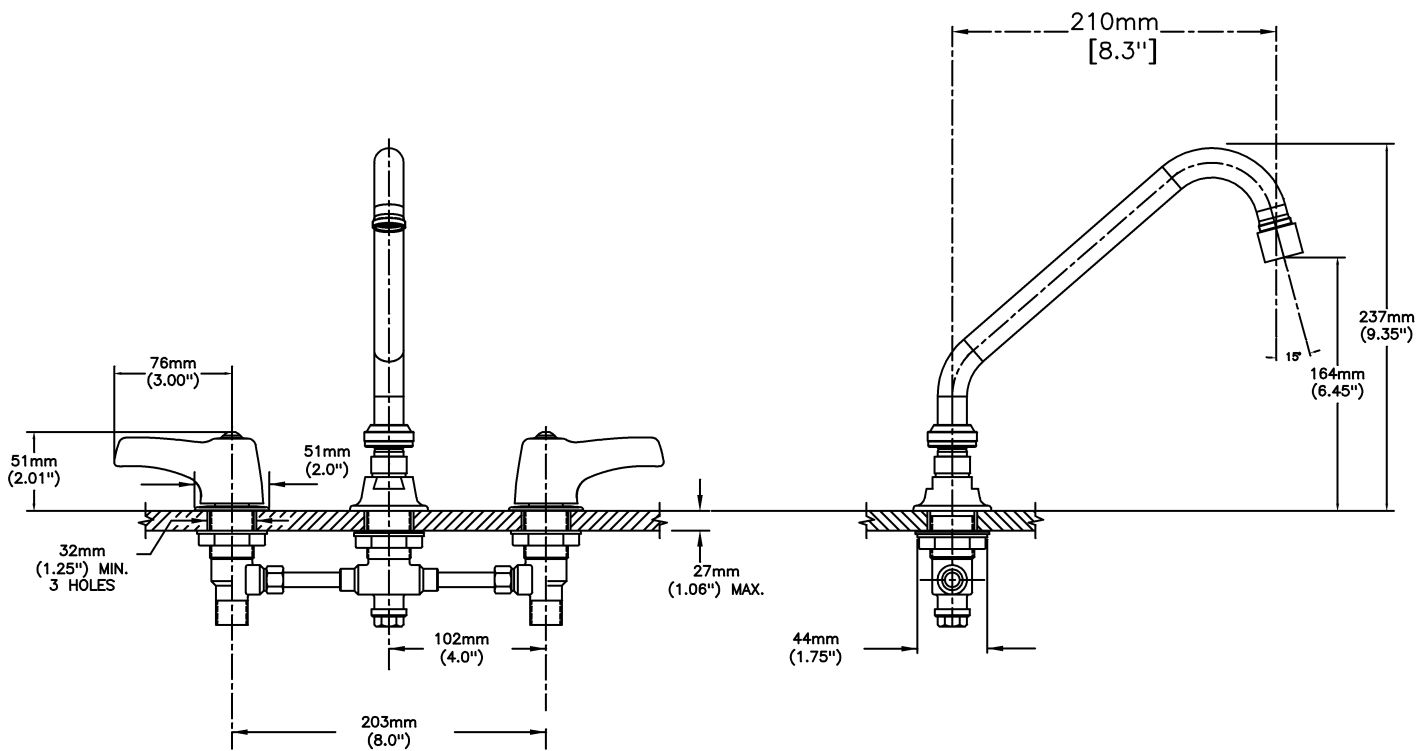

Sink Faucet Deckmount

8" deck LESS hose and spray - CER-TECK® ceramic structures

Model No: 27C2243

COMPLIES WITH:

- CSA certified
- Complies to ASME A112.18.1/CSA B125.1
- Verified compliant with 0.25% weighted average Pb content regulations
- CSA certified.
- Complies to ASME A112.18.1/CSA B125.1
- Handles No. 2, 3, 4, and 5 Indicates compliance to ICC/ANSI A117.1
- (Contact Delta Representative for State and/or Local Approvals)

NOTES:

27T2 - 8" Deck LESS hose and spray - TUF-TECK® compression structures

SPECIFICATION:

- Below deckmount sink faucet
- 203 mm (8") centers, two handle
- Polished chrome plated finish
- Cast brass bodies
- Metal hold-down package
- CER-TECK® 1/4 turn ceramic structures
- CER-TECK® ceramic structures
- Spout#: 2 - 203mm (8") Tubular Swing Spout(S5)
- Outlet#: 4 - Standard 1.5 GPM (5.7 L/Min) Flow Control Aerator
- Handle#: 3 - 76 mm (3") Lever Blade Handles-ADA Compliant-Metal-Color indexed-Vandal Resistant (VR) screws

OPERATION:

- Not Available

(Dimensional drawing on following page)

Delta reserves the right (1) to make changes to specifications and materials, and (2) to change or discontinue models, both without notice or obligation. Dimensions are for reference. Measurement may vary plus or minus 6mm(0.25"). Mounting locations are suggested only. Check with local codes for requirements in your area. This spec was produced June 25, 2021.

INLET FOR 3/8" OR 1/2" FLEXIBLE RISER
OR 1/2-14 NPSM COUPLING NUT (NOT SUPPLIED)

Delta reserves the right (1) to make changes to specifications and materials, and (2) to change or discontinue models, both without notice or obligation. Dimensions are for reference. Measurement may vary plus or minus 6mm(0.25"). Mounting locations are suggested only. Check with local codes for requirements in your area. This spec was produced June 25, 2021.